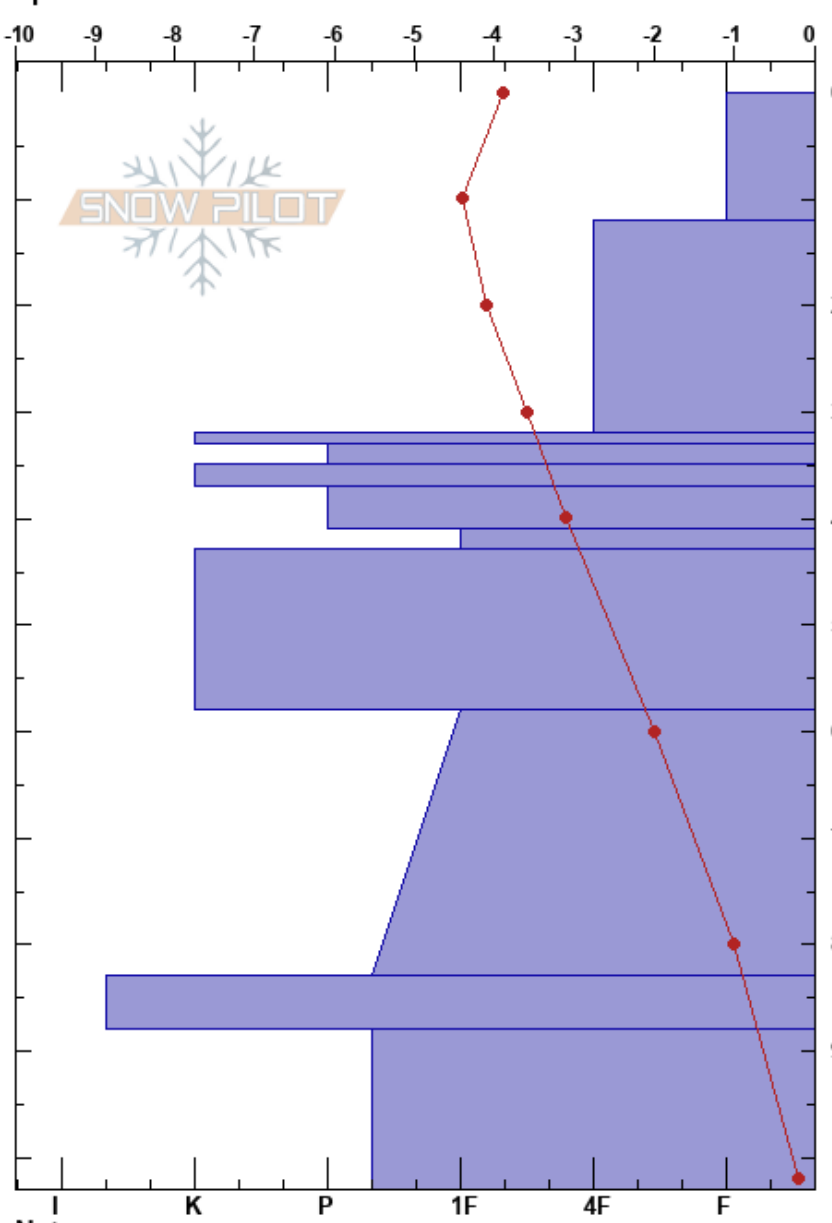

Tjuanutane
 Saudafjella
 Norway
 Elevation: 740 m
 Aspect: NE
 Specifics:

Åge Midthun
 19/01/2018 - 12:00
 Co-ord:
 Slope Angle:
 Wind Loading:

Stability:
 Air Temperature:
 Sky Cover:
 Precipitation:
 Wind:

Layer Notes:
 41-43cm: Problematic layer

Form	Crystal Size	Moisture	ρ kg/m ³	Stability tests & Layer comments
+ (/)		D		
/		D		
■		D		
○		D		
■		D		
●				
○ (□)	1	D		← ECTP13 @43cm Q2
⊕		D		
.		D		
■		D		
○		M		