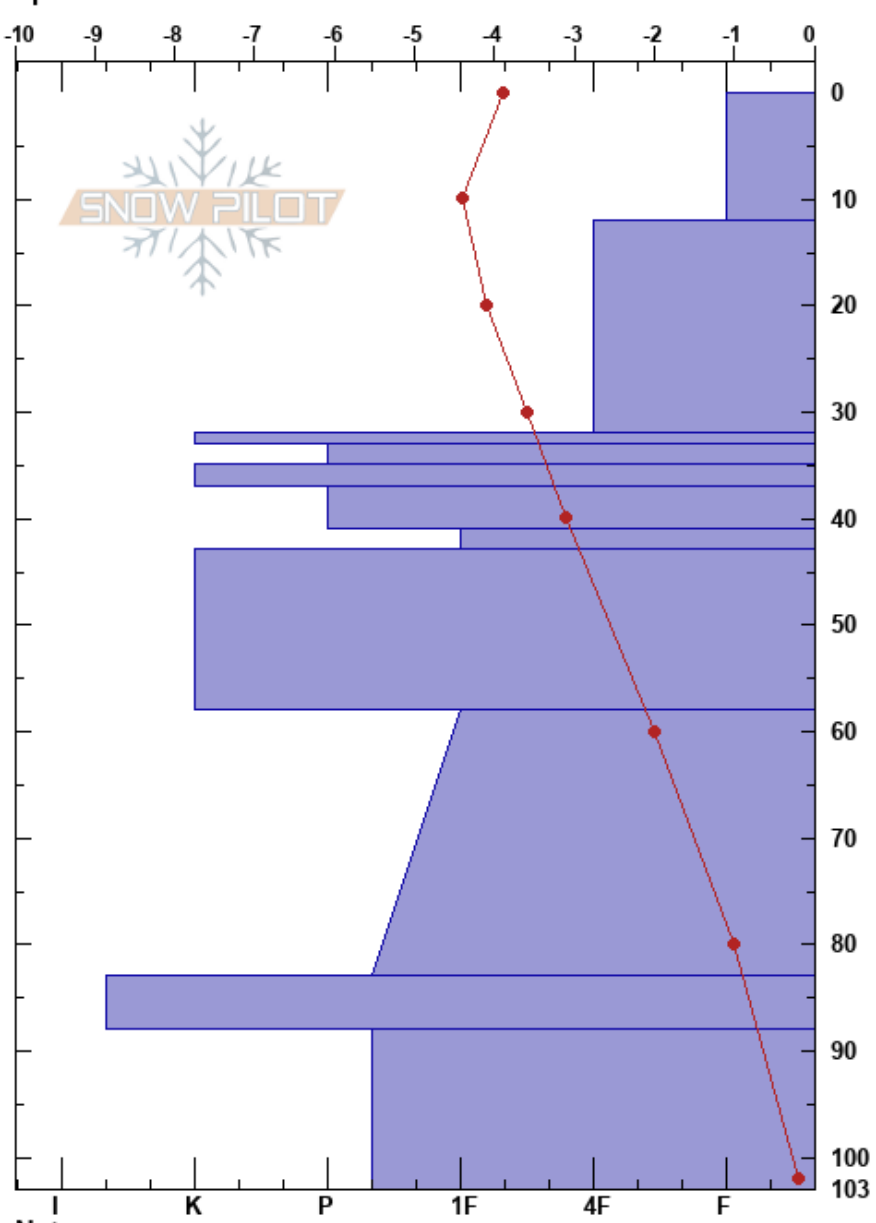

Tjuanutane  
 Saudafjella  
 Norway  
 Elevation: 740 m  
 Aspect: NE  
 Specifics:

Åge Midthun  
 19/01/2018 - 12:00  
 Co-ord:  
 Slope Angle:  
 Wind Loading:

Stability:  
 Air Temperature:  
 Sky Cover:  
 Precipitation:  
 Wind:

Layer Notes:  
 41-43cm: Problematic layer

Form	Crystal Size	Moisture	$\rho$ kg/m <sup>3</sup>	Stability tests & Layer comments
+ ( / )		D		
/		D		
■		D		
○		D		
■		D		
●				
○ (□)	1	D		← ECTP13 @43cm Q2
⊕		D		
.		D		
■		D		
○		M		