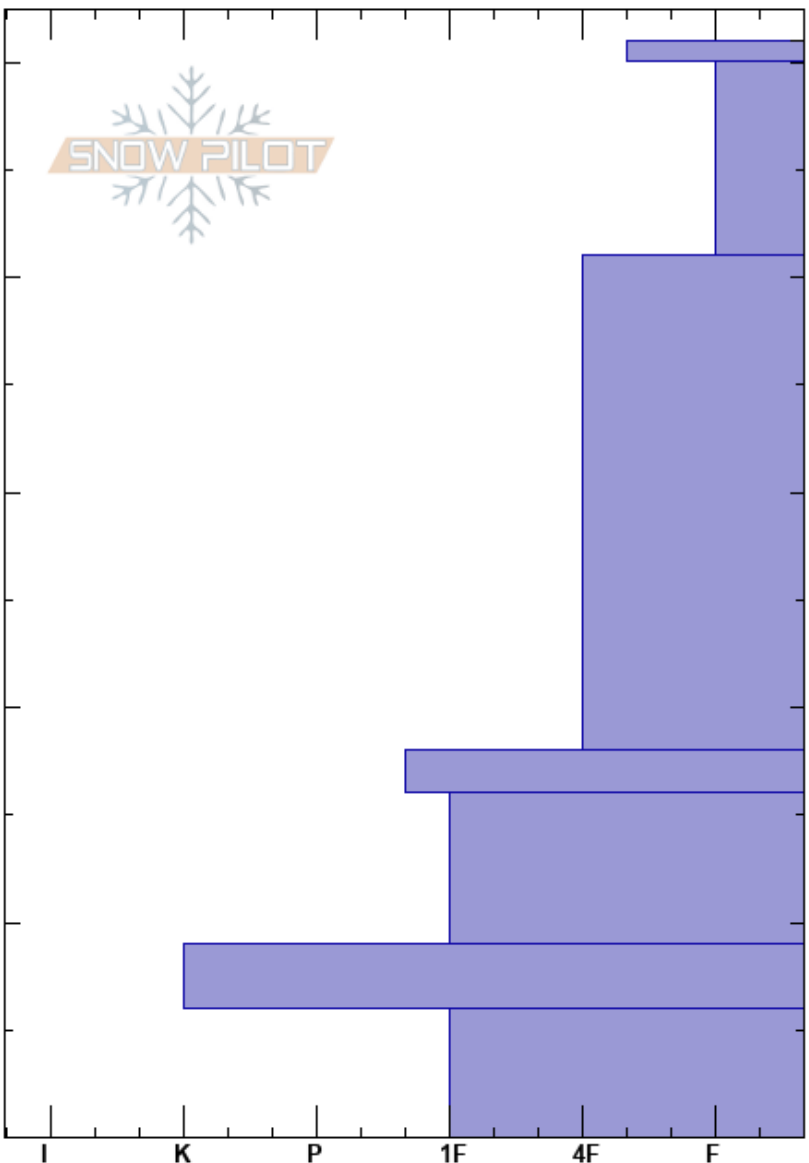

Throne North
 Bridger Range
 MT
Elevation: 8300 ft
Aspect: 330°
Specifics:

Dave Zinn
 12/18/2023 - 12:00pm
Co-ord: 45.88261N, -110.95303W
Slope Angle: 26°
Wind Loading: no

Stability: Fair
Air Temperature:
Sky Cover: SCT
Precipitation: NO
Wind: S Calm

HS:51
PF:40
Layer Notes:

Crystal Form	Crystal Size	Moisture	ρ kg/m ³	Stability tests & Layer comments
⊙⊙				
⊠	0.5-1			
□	1			
⊙⊙				
□	1			
⊙⊙(□)	(2)			
^	2-3			

ECTX

Notes: