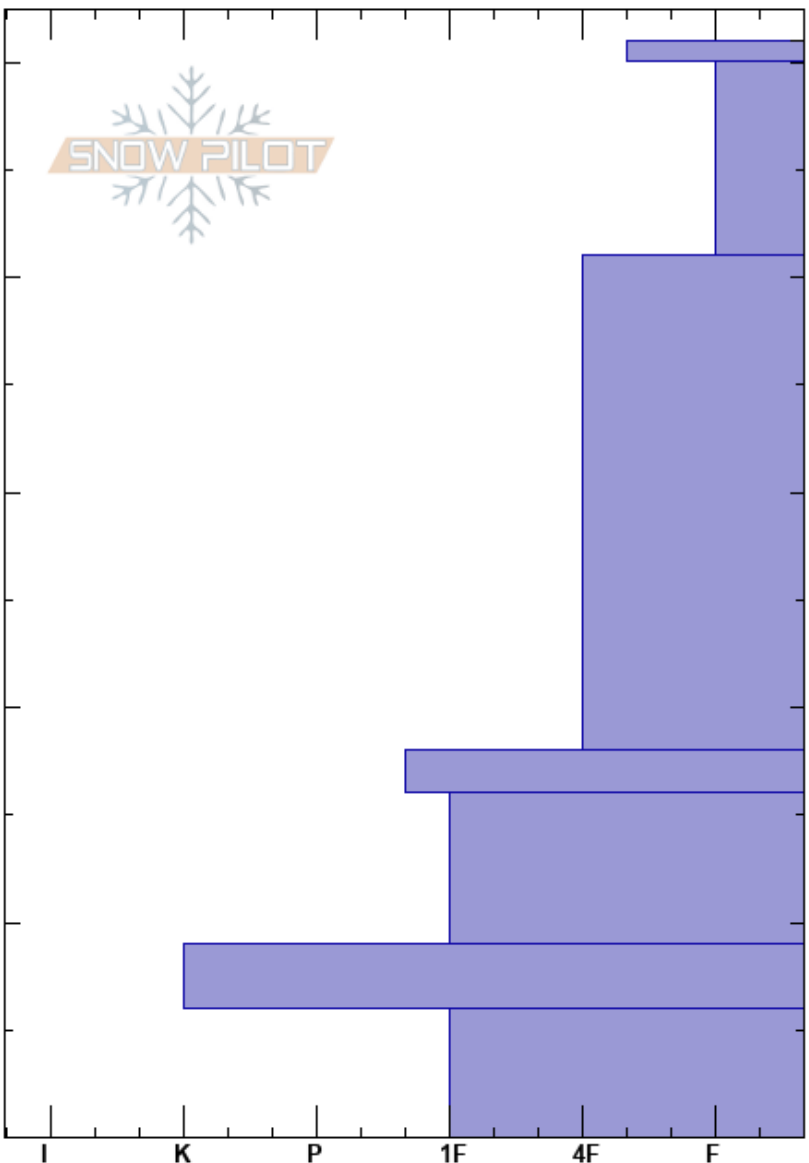

Throne North
 Bridger Range
 MT
 Elevation: 8300 ft
 Aspect: 330°
 Specifics:

Dave Zinn
 12/18/2023 - 12:00pm
 Co-ord: 45.88261N, -110.95303W
 Slope Angle: 26°
 Wind Loading: no

Stability: Fair
 Air Temperature:
 Sky Cover: SCT
 Precipitation: NO
 Wind: S Calm

HS:51
 PF:40
 Layer Notes:

Crystal Form	Crystal Size	Moisture	ρ kg/m ³	Stability tests & Layer comments
⊙⊙				
⊠	0.5-1			
□	1			
⊙⊙				
□	1			
⊙⊙(□)	(2)			
^	2-3			

ECTX

Notes: