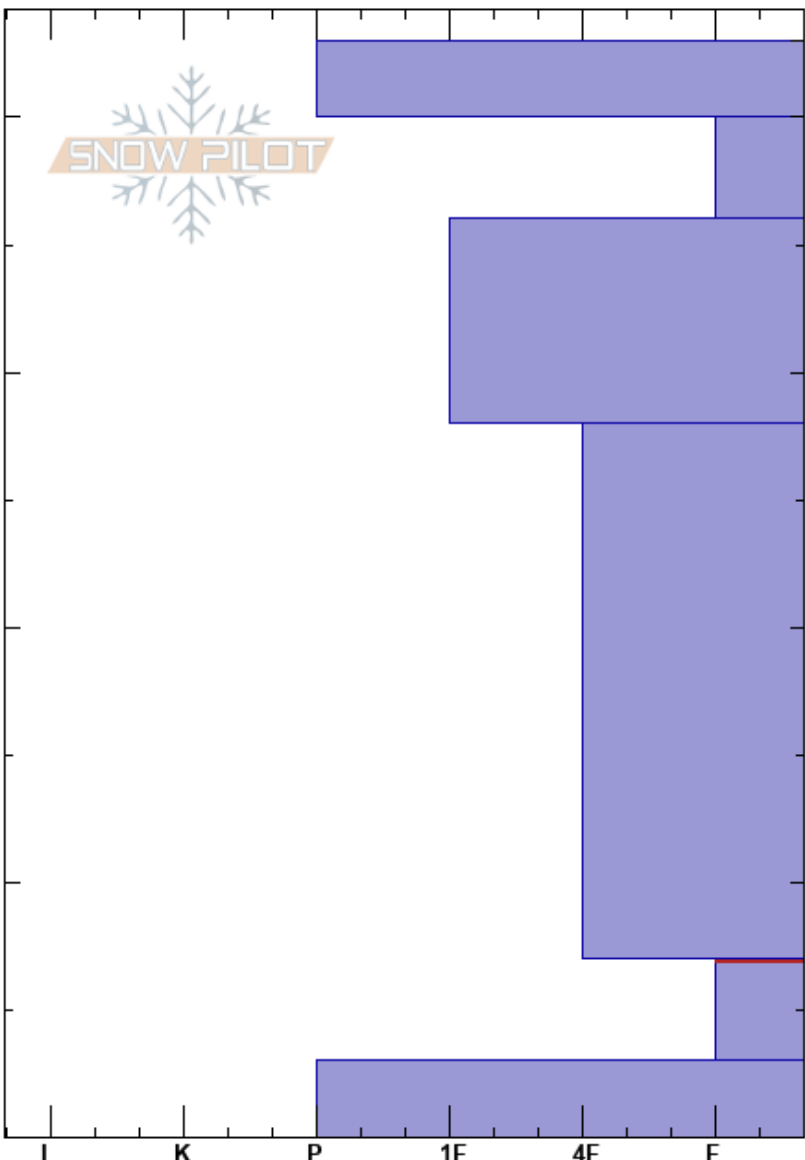

Throne Shoulder
 Bridger Range
 MT
Elevation: 7875 ft
Aspect: 100°
Specifics: We skied slope

Dave Zinn
 12/18/2023 - 11:00am
Co-ord: 45.88379N, -110.94873W
Slope Angle: 28°
Wind Loading: no

Stability: Fair
Air Temperature: HS:43
Sky Cover: CLR
Precipitation: NO
Wind: S Calm
PF:40 7-3cm:Problematic layer

Crystal Form	Crystal Size	Moisture	ρ kg/m ³	Stability tests & Layer comments
•				←ECTPV @40cm
☒	0.5-1			
/				
☐	1			
☐	2			←ECTP12 @7cm
⊗(∧)	(3)			

Notes: