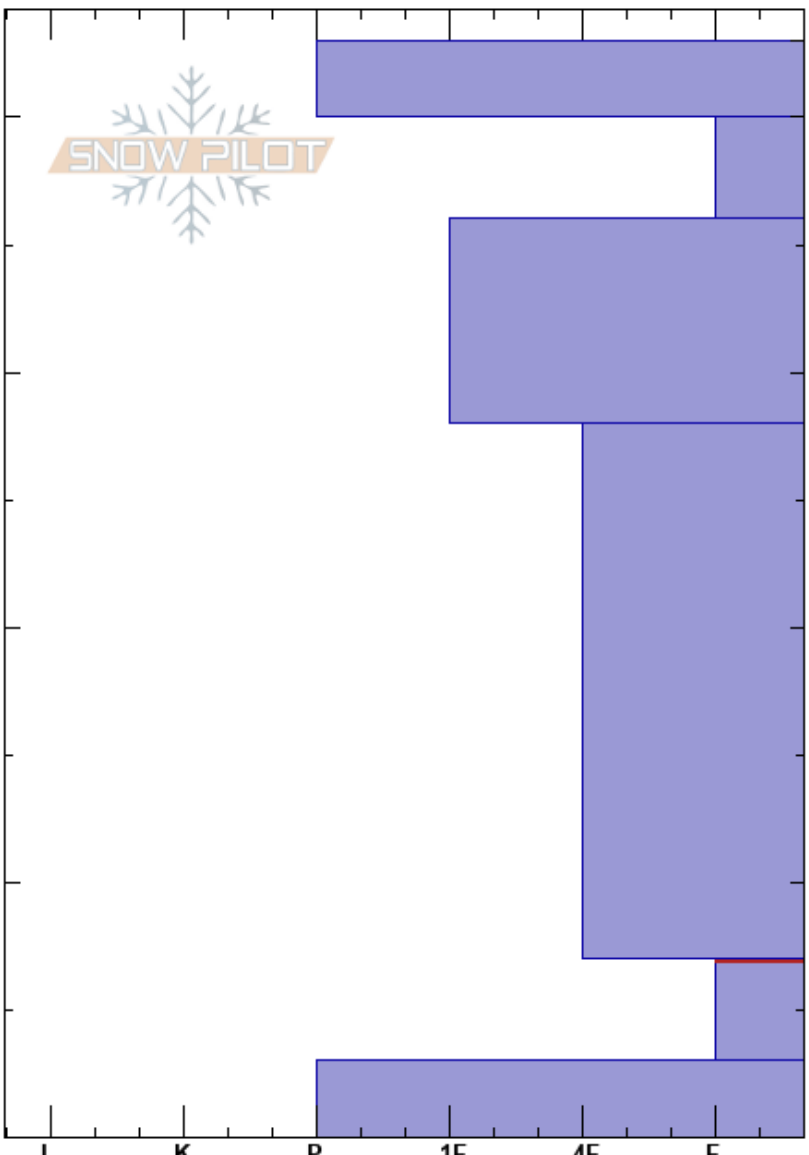

Throne Shoulder
 Bridger Range
 MT
Elevation: 7875 ft
Aspect: 100°
Specifics: We skied slope

Dave Zinn
 12/18/2023 - 11:00am
Co-ord: 45.88379N, -110.94873W
Slope Angle: 28°
Wind Loading: no

Stability: Fair
Air Temperature: HS:43
Sky Cover: CLR
Precipitation: NO
Wind: S Calm
PF:40 7-3cm:Problematic layer
Layer Notes:

| Depth (cm) | Crystal | | Moisture | ρ kg/m ³ | Stability tests & Layer comments |
|------------|---------|-------|----------|-----------------------------|----------------------------------|
| | Form | Size | | | |
| 43 | | | | | |
| 40 | • | | | | ←ECTPV @40cm |
| 30 | ☐ | 0.5-1 | | | |
| 20 | / | | | | |
| 10 | ☐ | 1 | | | |
| 7 | ☐ | 2 | | | ←ECTP12 @7cm |
| 0 | ☉☉(∧) | (3) | | | |