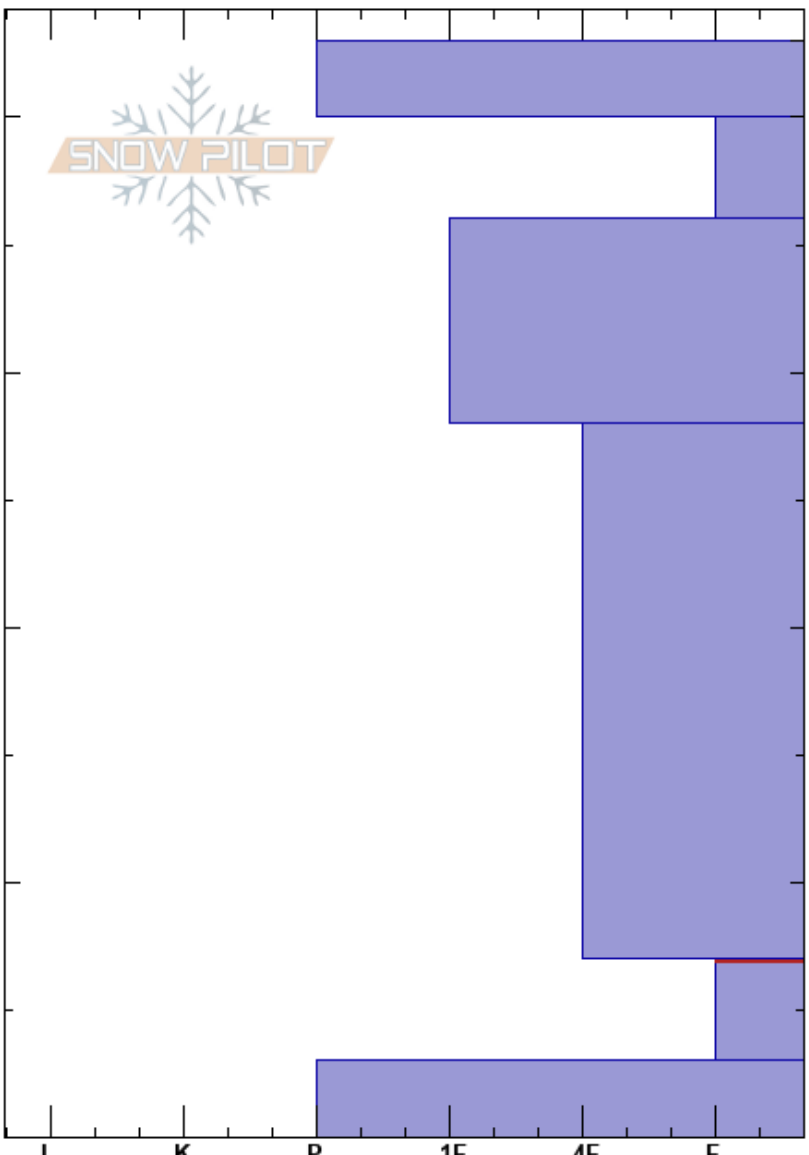

Throne Shoulder
 Bridger Range
 MT
Elevation: 7875 ft
Aspect: 100°
Specifics: We skied slope

Dave Zinn
 12/18/2023 - 11:00am
Co-ord: 45.88379N, -110.94873W
Slope Angle: 28°
Wind Loading: no

Stability: Fair
Air Temperature: HS:43
Sky Cover: CLR
Precipitation: NO
Wind: S Calm
PF:40 7-3cm:Problematic layer

Crystal Form	Crystal Size	Moisture	ρ kg/m ³	Stability tests & Layer comments
•				←ECTPV @40cm
☒	0.5-1			
/				
☐	1			
☐	2			←ECTP12 @7cm
⊗⊗(∧)	(3)			

Notes: