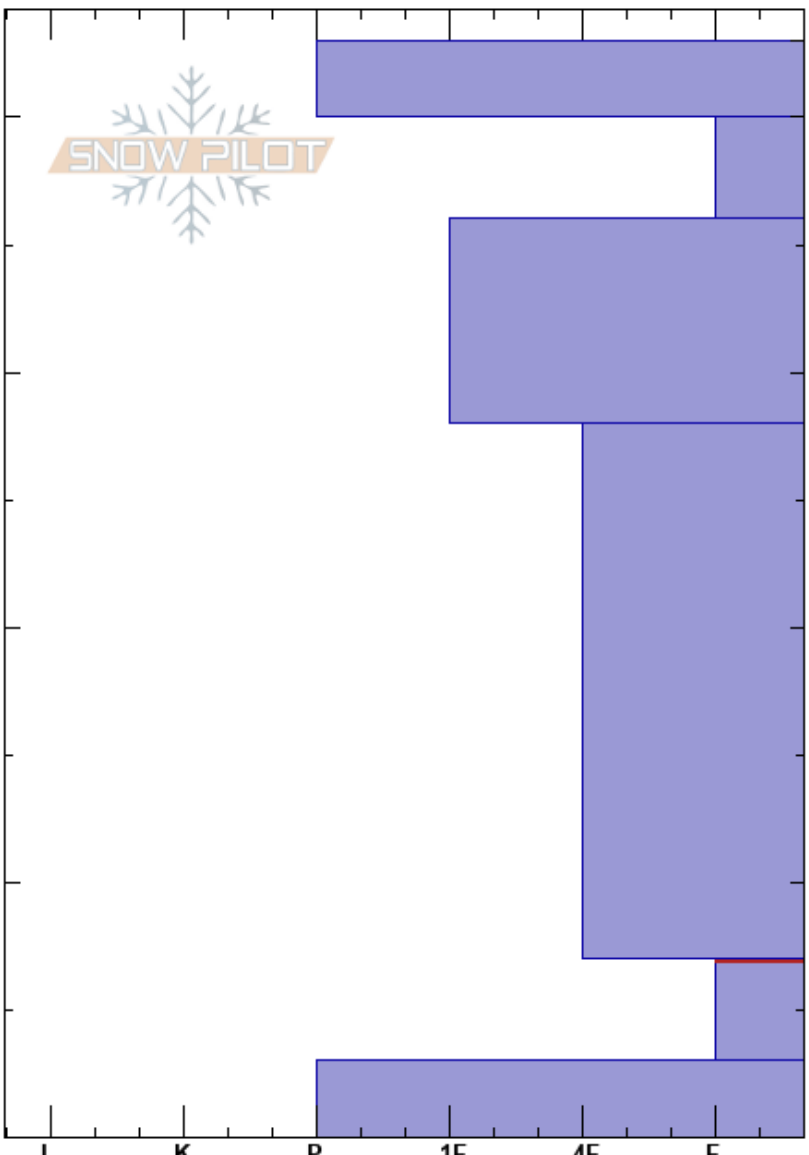

Throne Shoulder
 Bridger Range
 MT
Elevation: 7875 ft
Aspect: 100°
Specifics: We skied slope

Dave Zinn
 12/18/2023 - 11:00am
Co-ord: 45.88379N, -110.94873W
Slope Angle: 28°
Wind Loading: no

Stability: Fair
Air Temperature: HS:43
Sky Cover: CLR
Precipitation: NO
Wind: S Calm
PF:40 7-3cm:Problematic layer
Layer Notes:

Crystal Form	Crystal Size	Moisture	ρ kg/m ³	Stability tests & Layer comments
•				←ECTPV @40cm
☒	0.5-1			
/				
☐	1			
☐	2			←ECTP12 @7cm
⊙⊙(∧)	(3)			

Notes: