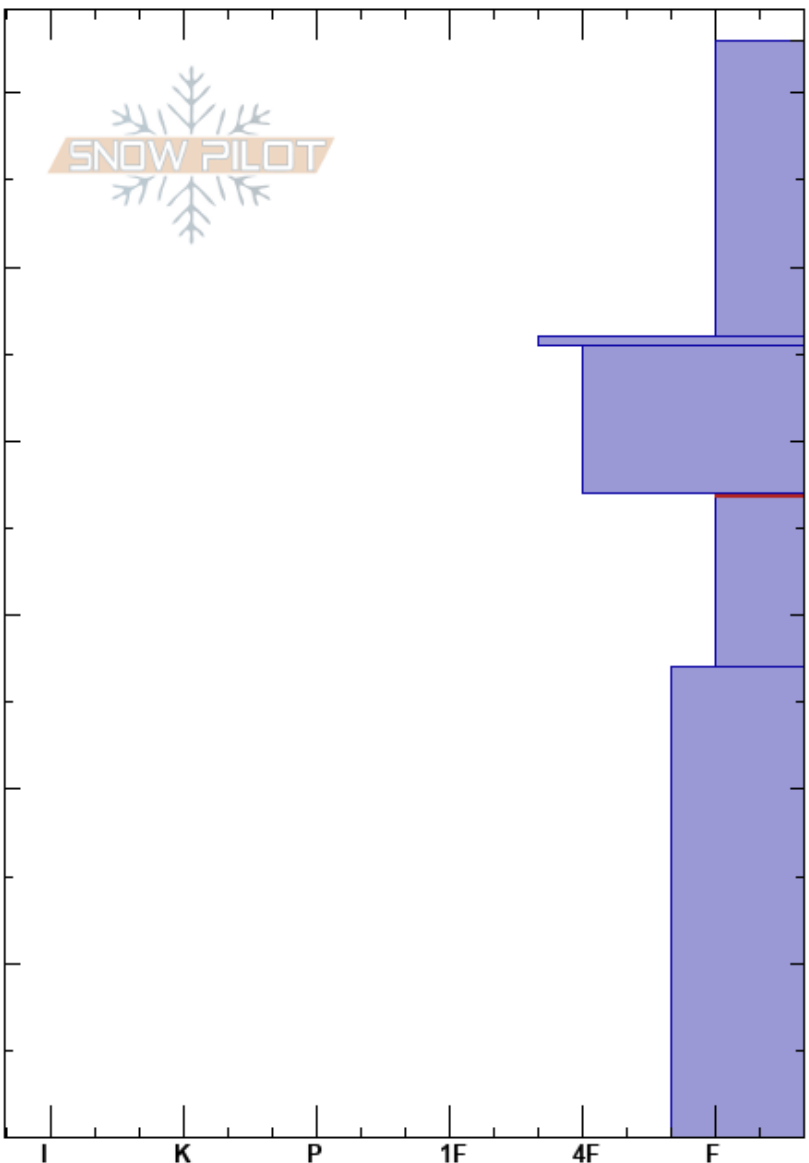

Sunlight Basin Profile  
 Madison Range-S  
 MT  
 Elevation: 9480 ft  
 Aspect: 100°  
 Specifics: Collapsing, widespreac

Dave Zinn  
 12/10/2023 - 11:30am  
 Co-ord: 44.97495N, -111.31363W  
 Slope Angle: 15°  
 Wind Loading: previous

Stability: Poor  
 Air Temperature:  
 Sky Cover: SCT  
 Precipitation: NO  
 Wind: Calm

HS:63  
 Layer Notes:  
 37-27cm: Problematic layer

Height (cm)	Crystal		Moisture	$\rho$ kg/m <sup>3</sup>	Stability tests & Layer comments
	Form	Size			
63					
50-60	/				
45-48	■				
40-45	/				
30-37	□	1-2			← 2x ECTP3 @37cm
10-28	□	2-4			