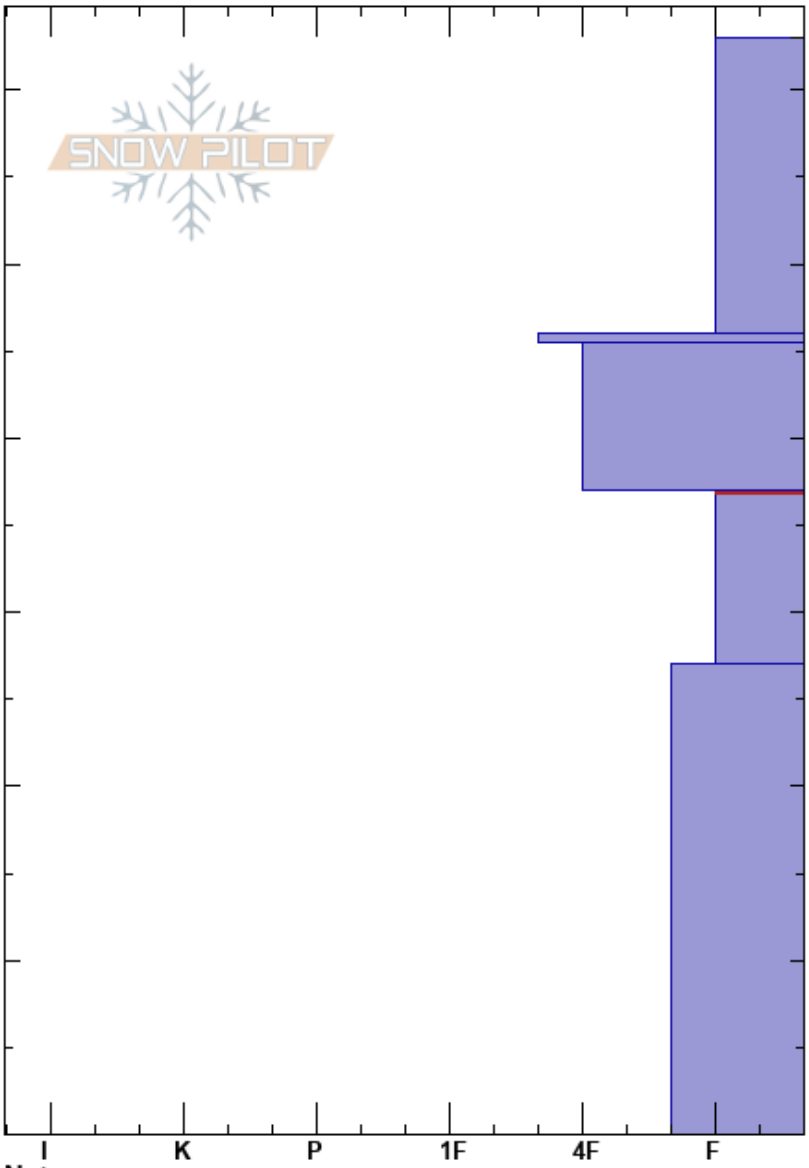

Sunlight Basin Profile
 Madison Range-S
 MT
 Elevation: 9480 ft
 Aspect: 100°
 Specifics: Collapsing, widespreac

Dave Zinn
 12/10/2023 - 11:30am
 Co-ord: 44.97495N, -111.31363W
 Slope Angle: 15°
 Wind Loading: previous

Stability: Poor
 Air Temperature:
 Sky Cover: SCT
 Precipitation: NO
 Wind: Calm

HS:63
 Layer Notes:
 37-27cm: Problematic layer

Crystal Form	Crystal Size	Moisture	ρ kg/m ³	Stability tests & Layer comments
/				
■				
/				
□	1-2			← 2x ECTP3 @37cm
□	2-4			