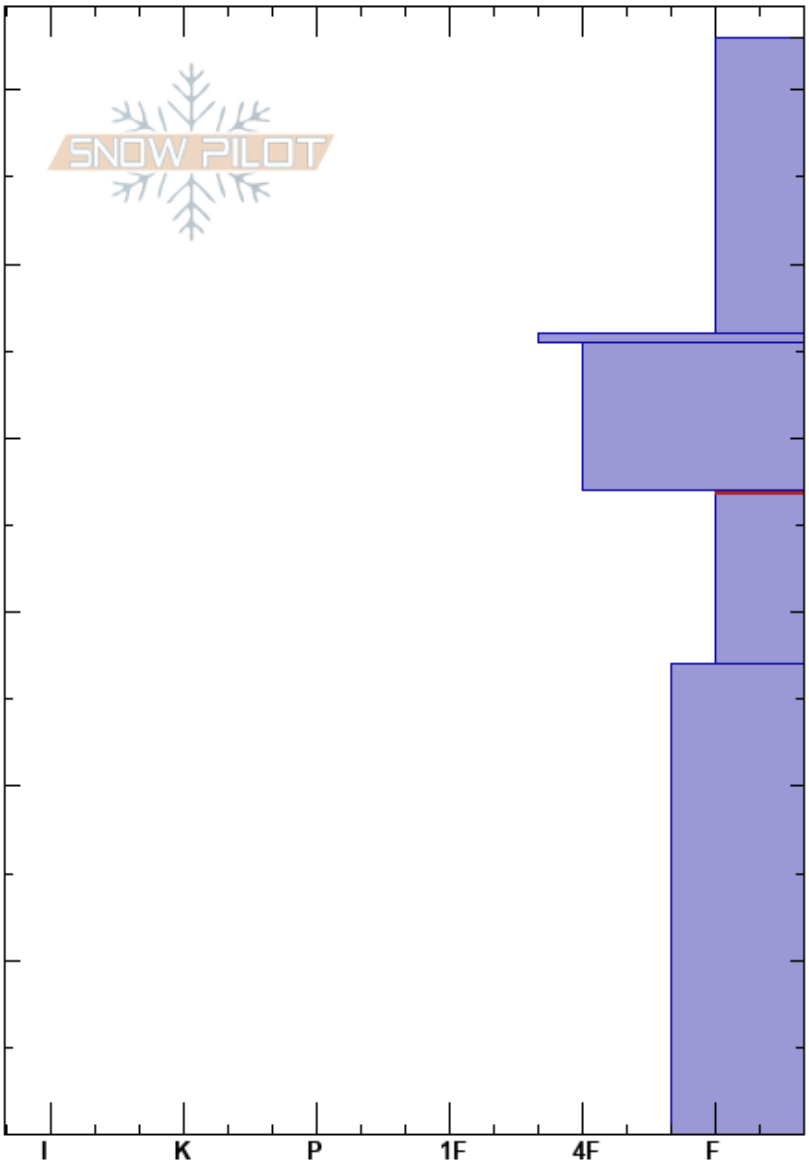

Sunlight Basin Profile
 Madison Range-S
 MT
 Elevation: 9480 ft
 Aspect: 100°
 Specifics: Collapsing, widespreac

Dave Zinn
 12/10/2023 - 11:30am
 Co-ord: 44.97495N, -111.31363W
 Slope Angle: 15°
 Wind Loading: previous

Stability: Poor
 Air Temperature:
 Sky Cover: SCT
 Precipitation: NO
 Wind: Calm

HS:63
 Layer Notes:
 37-27cm: Problematic layer

Crystal Form	Crystal Size	Moisture	ρ kg/m ³	Stability tests & Layer comments
/				
■				
/				
□	1-2			← 2x ECTP3 @37cm
□	2-4			