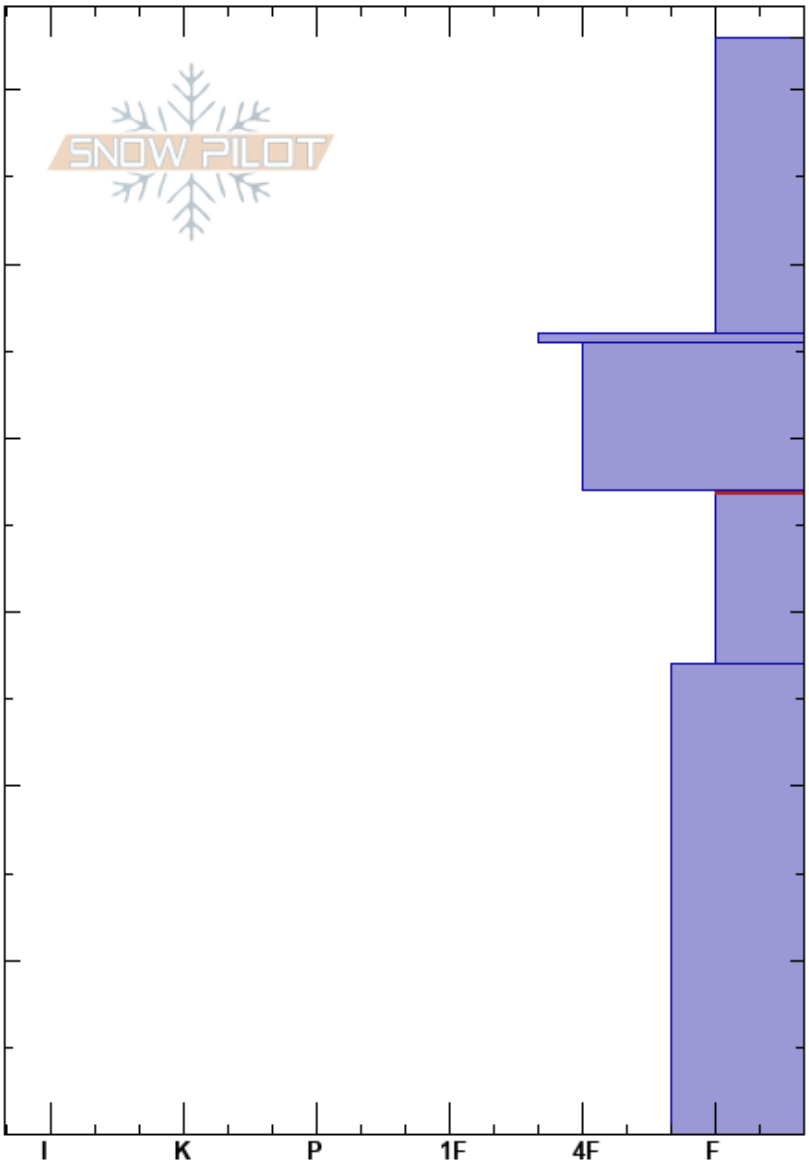

Sunlight Basin Profile  
 Madison Range-S  
 MT  
 Elevation: 9480 ft  
 Aspect: 100°  
 Specifics: Collapsing, widespreac

Dave Zinn  
 12/10/2023 - 11:30am  
 Co-ord: 44.97495N, -111.31363W  
 Slope Angle: 15°  
 Wind Loading: previous

Stability: Poor  
 Air Temperature:  
 Sky Cover: SCT  
 Precipitation: NO  
 Wind: Calm

HS:63  
 Layer Notes:  
 37-27cm: Problematic layer

Crystal Form	Crystal Size	Moisture	$\rho$ kg/m <sup>3</sup>	Stability tests & Layer comments
/				
■				
/				
□	1-2			← 2x ECTP3 @37cm
□	2-4			