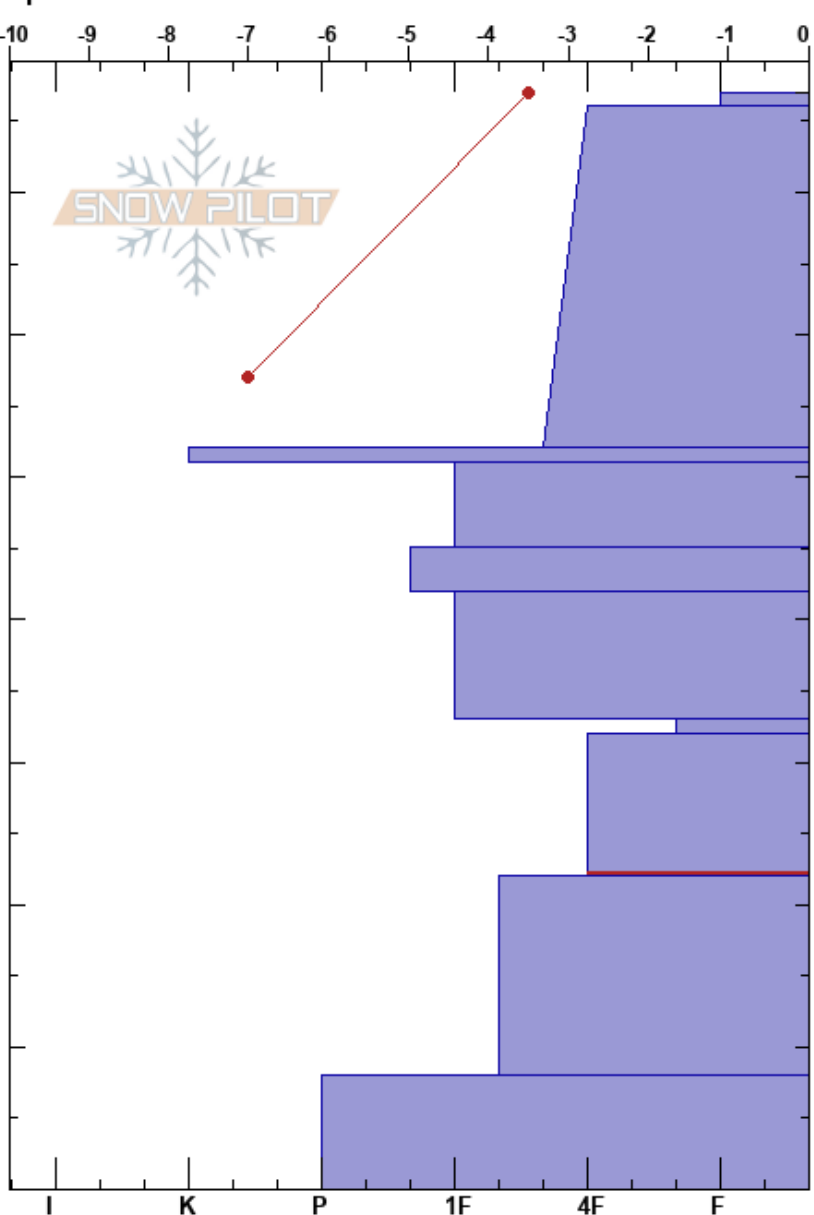

Lolo Pass - Nascar  
 Bitterroot  
 MT  
 Elevation: 6500 ft  
 Aspect: NE  
 Specifics:

Arden Feldman  
 12/18/2023 - 1:45pm  
 Co-ord: 46.64044N, -114.61414W  
 Slope Angle: 11°  
 Wind Loading:

Stability:  
 Air Temperature: 4.5°C  
 Sky Cover: SCT  
 Precipitation: NO  
 Wind: SW Light Breeze

HS:77  
 Layer Notes:  
 32-22cm: Problematic layer

Depth (cm)	Crystal		$\rho$ kg/m <sup>3</sup>	Stability tests & Layer comments
	Form	Size		
77	V (∅)	1-2		
70	/	0.3-0.5		
60	/	0.3-0.5		
50	=			
50	/	0.3-1		
45	○	0.5-1.5		
40	/	0.3-1		
35	V	4-8		
30	□	0.5-1		
25	□	0.5-2		← ECTP29 @22cm
20	□	0.5-2		
10	□	1-2		
0	□	1-2		