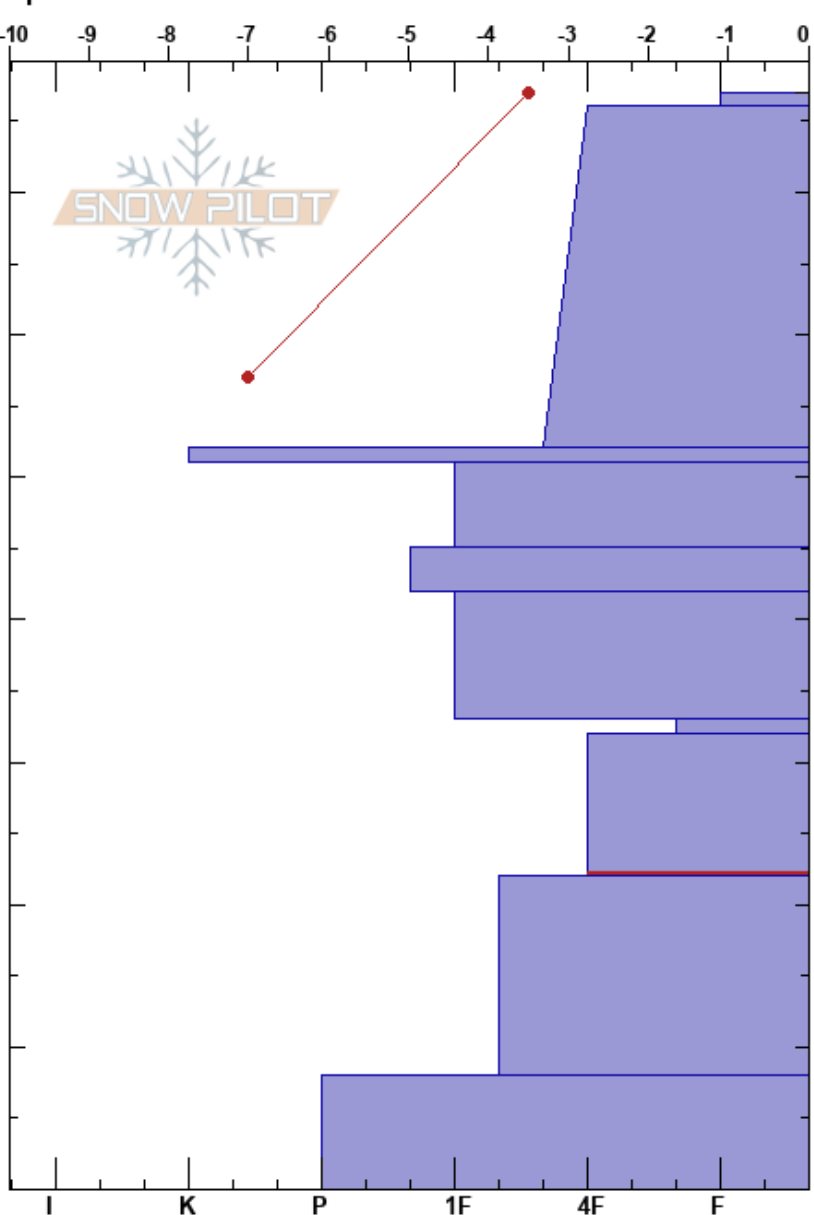

Lolo Pass - Nascar
 Bitterroot
 MT
 Elevation: 6500 ft
 Aspect: NE
 Specifics:

Arden Feldman
 12/18/2023 - 1:45pm
 Co-ord: 46.64044N, -114.61414W
 Slope Angle: 11°
 Wind Loading:

Stability:
 Air Temperature: 4.5°C
 Sky Cover: SCT
 Precipitation: NO
 Wind: SW Light Breeze

HS:77
 Layer Notes:
 32-22cm: Problematic layer

| Height (cm) | Crystal | | Moisture | ρ kg/m ³ | Stability tests & Layer comments |
|-------------|---------|---------|----------|-----------------------------|----------------------------------|
| | Form | Size | | | |
| 77 | V (∅) | 1-2 | | | |
| 70 | / | 0.3-0.5 | | | |
| 60 | / | 0.3-0.5 | | | |
| 50 | = | | | | |
| 50 | / | 0.3-1 | | | |
| 45 | ○ | 0.5-1.5 | | | |
| 40 | / | 0.3-1 | | | |
| 35 | ∇ | 4-8 | | | |
| 30 | □ | 0.5-1 | | | |
| 25 | □ | 0.5-1 | | | |
| 20 | □ | 0.5-2 | | | ← ECTP29 @22cm |
| 10 | □ | 0.5-2 | | | |
| 0 | □ ⊙ ⊙ | 1-2 | | | |