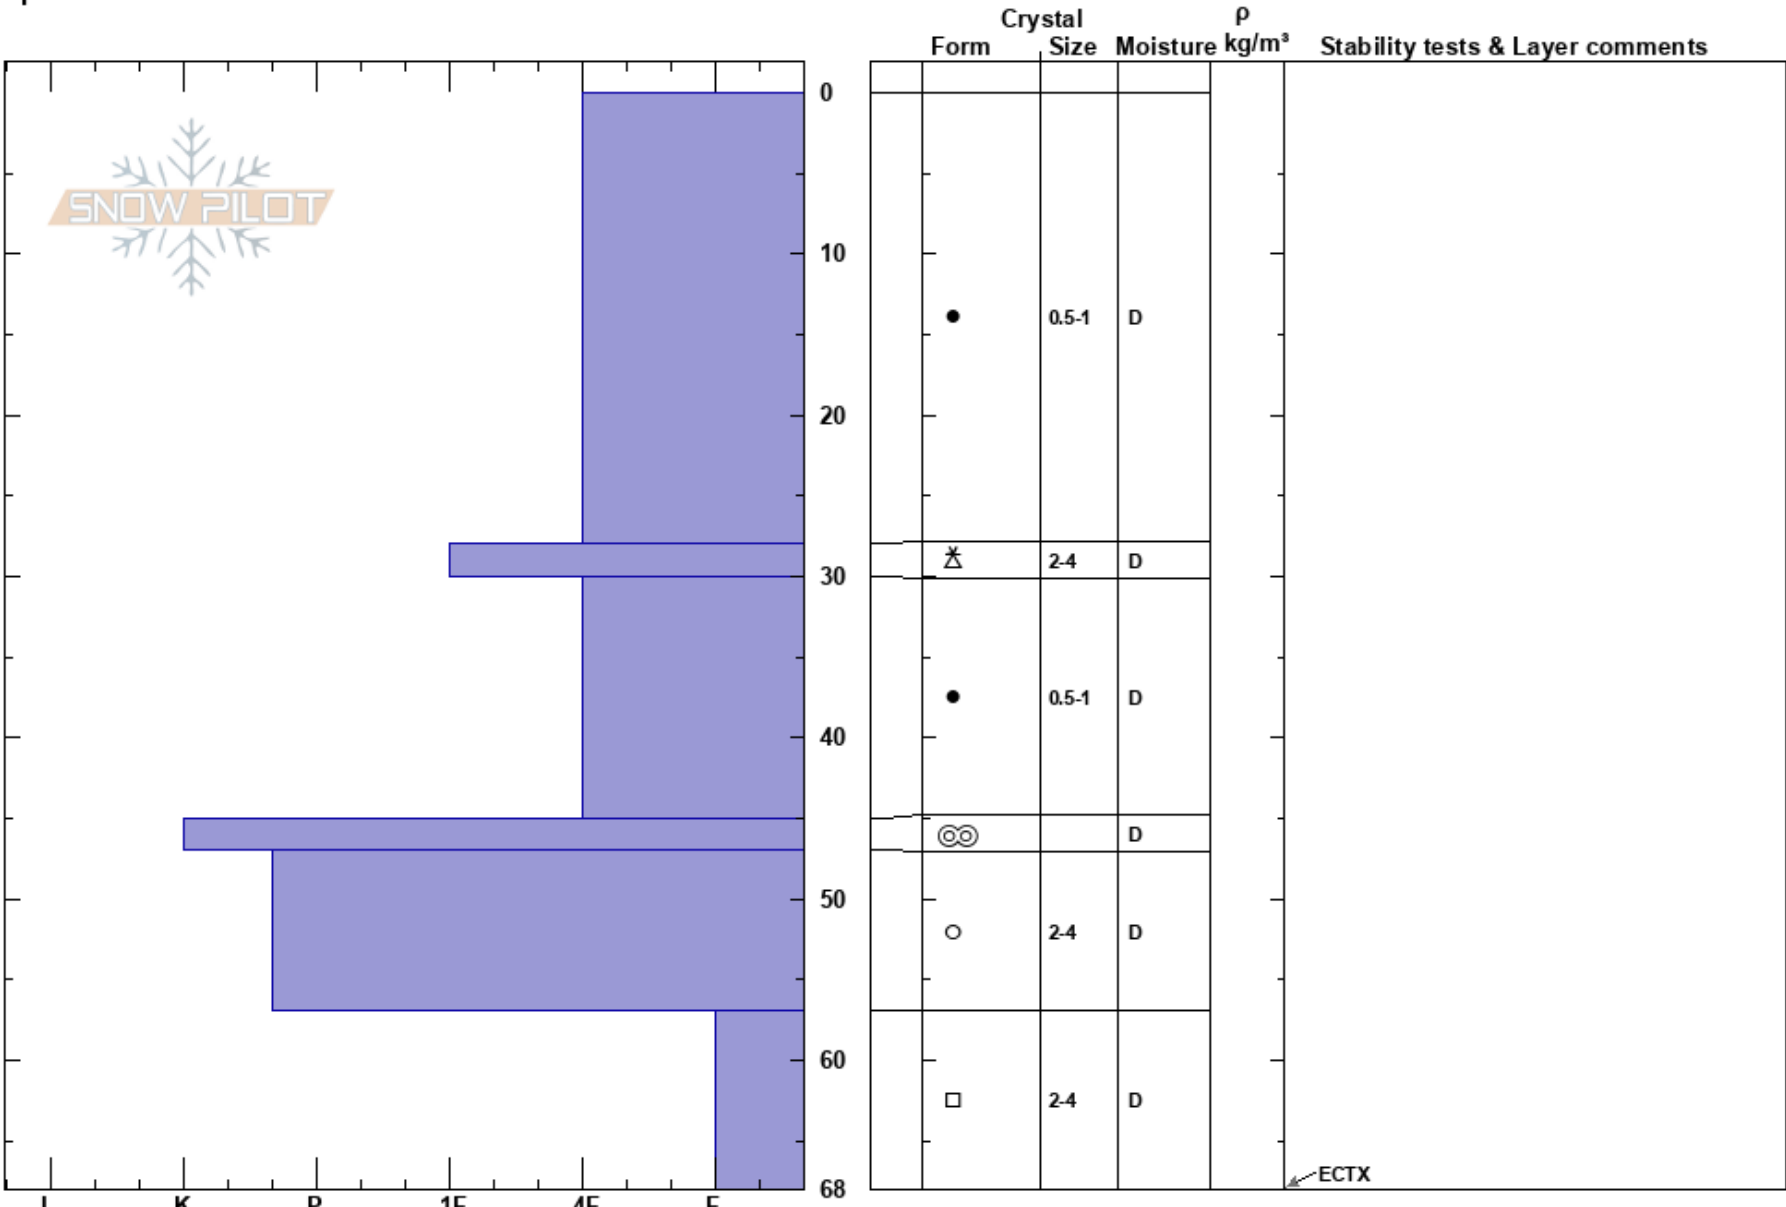

LSD Ridge
 Kootenay Pass
 BC
 Elevation: 2045 m
 Aspect: E
 Specifics:

George Madeley
 16/12/2023 - 13:30
 Co-ord:
 Slope Angle: 32°
 Wind Loading:

Stability:
 Air Temperature: -4.6°C
 Sky Cover: SCT
 Precipitation: NO
 Wind: Calm

HS:68

Layer Notes:

Notes: Open treed ridge

ECTX