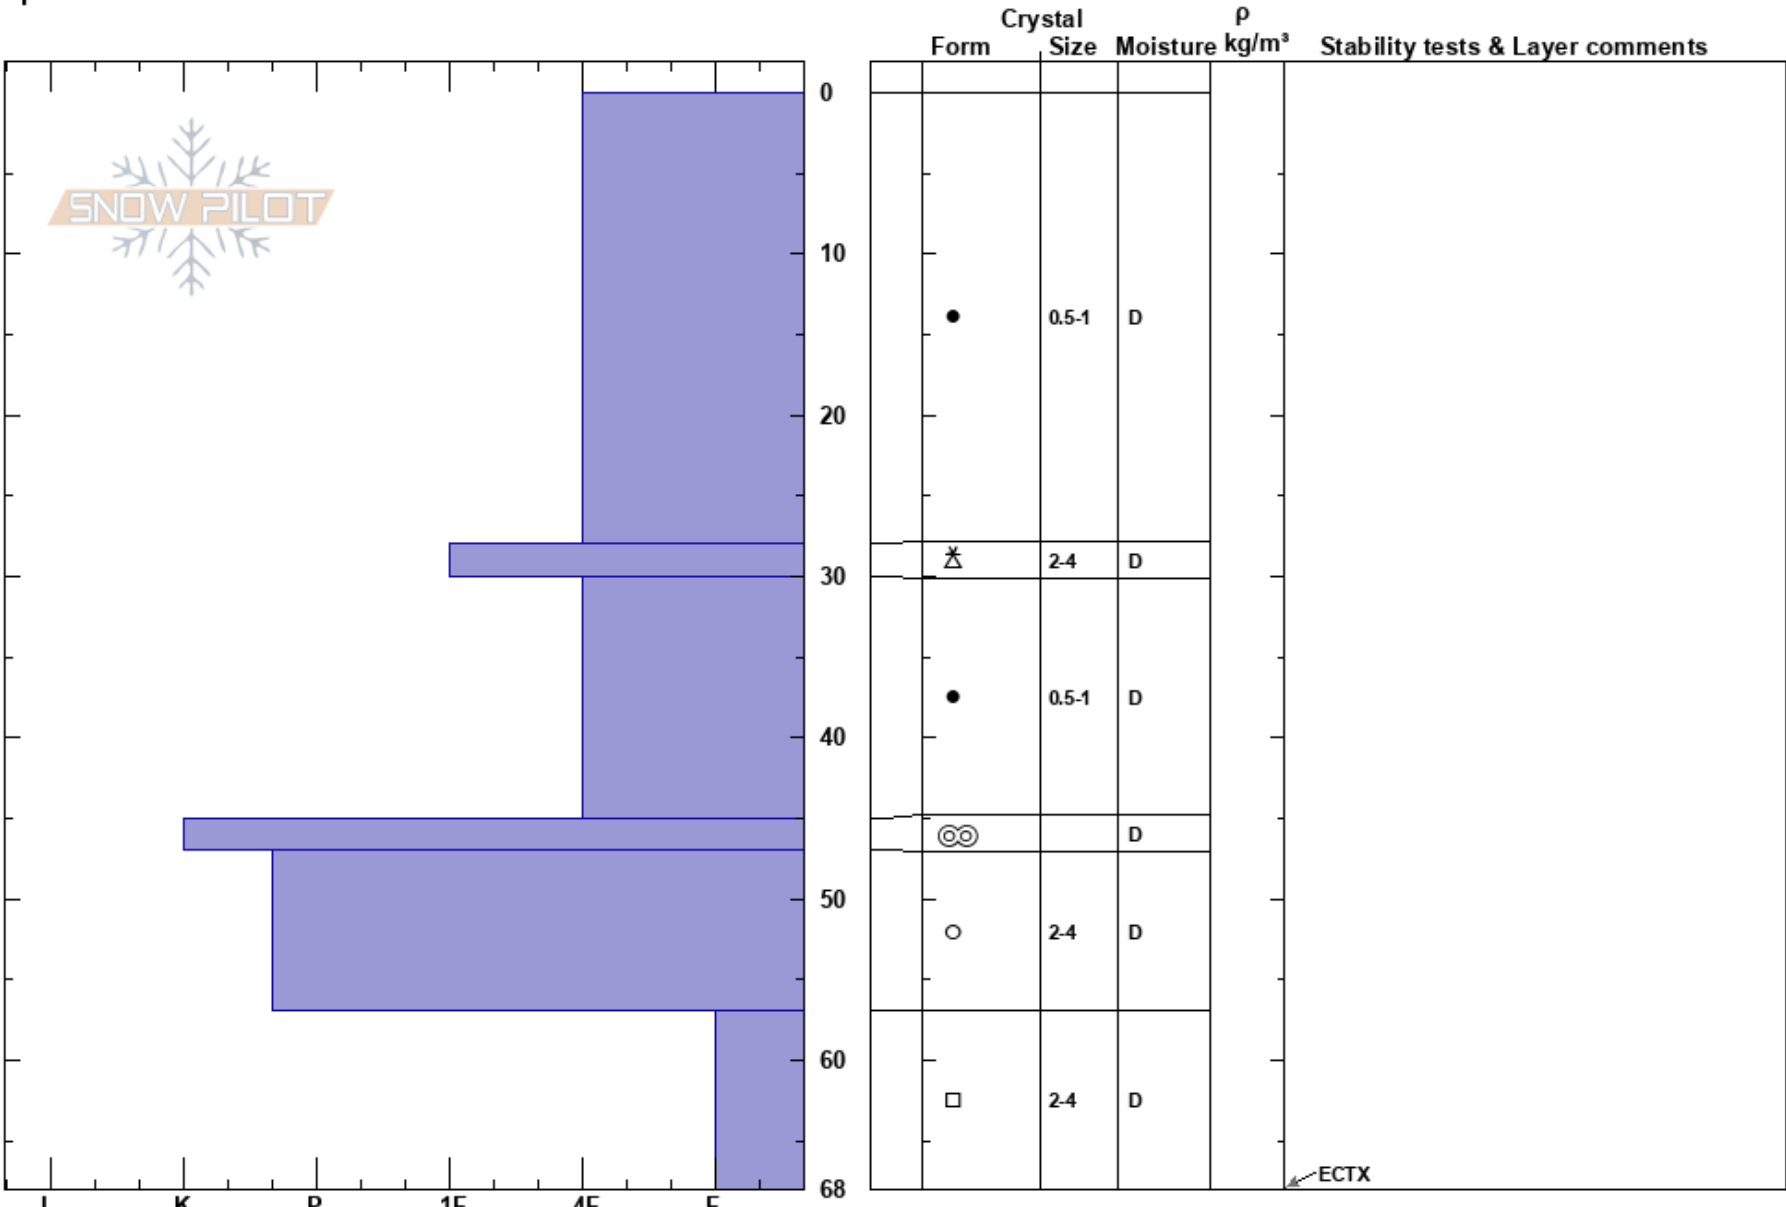

LSD Ridge
 Kootenay Pass
 BC
 Elevation: 2045 m
 Aspect: E
 Specifics:

George Madeley
 16/12/2023 - 13:30
 Co-ord:
 Slope Angle: 32°
 Wind Loading:

Stability:
 Air Temperature: -4.6°C
 Sky Cover: SCT
 Precipitation: NO
 Wind: Calm

HS:68
 Layer Notes:

Notes: Open treed ridge