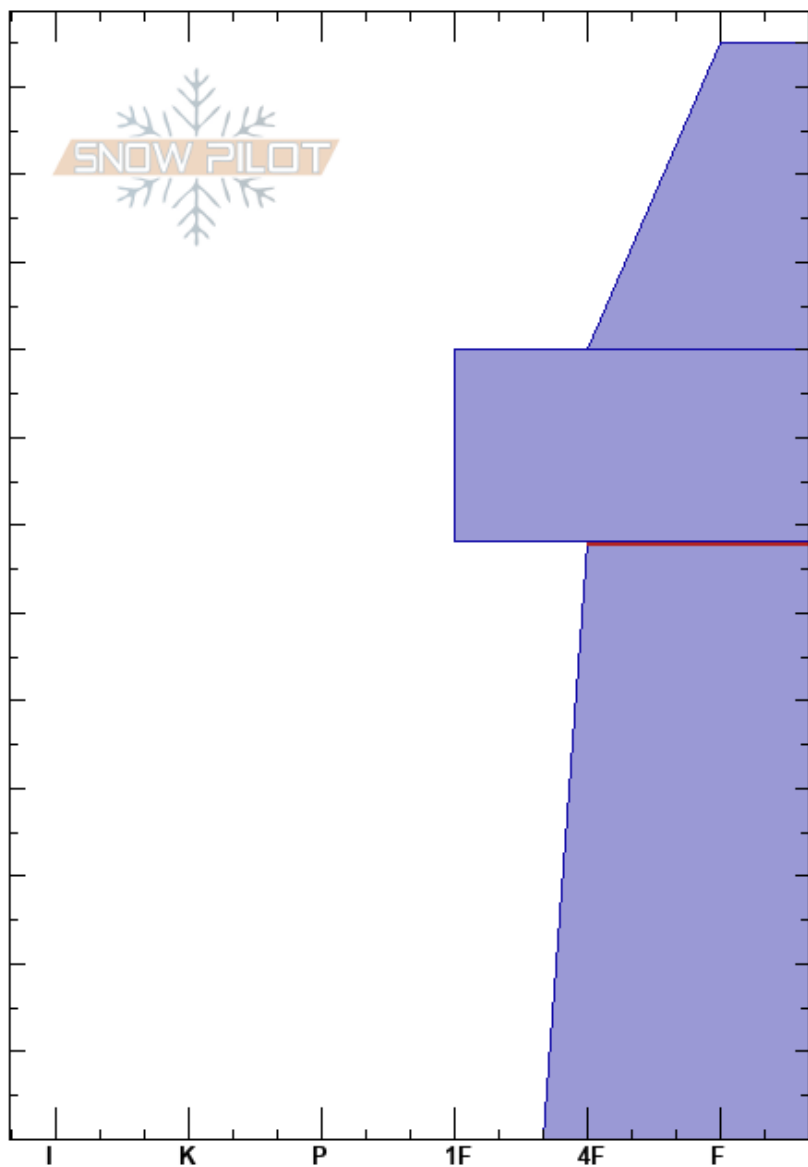

Shadow
 Teton Range
 WY
Elevation: 9800 ft
Aspect: 60°
Specifics:

Gabrielle Antonioli
 12/18/2023 - 11:00am
Co-ord: 43.71609N, -110.78594W
Slope Angle: 23°
Wind Loading:

Stability:
Air Temperature:
Sky Cover:
Precipitation: NO
Wind:

HS: 125 **Layer Notes:**
 68-0cm: Problematic layer

Notes:

Crystal Form	Crystal Size	Moisture	ρ kg/m ³	Stability tests & Layer comments
/ (V)				
•				
⊖	1-2	M		
				ECTX