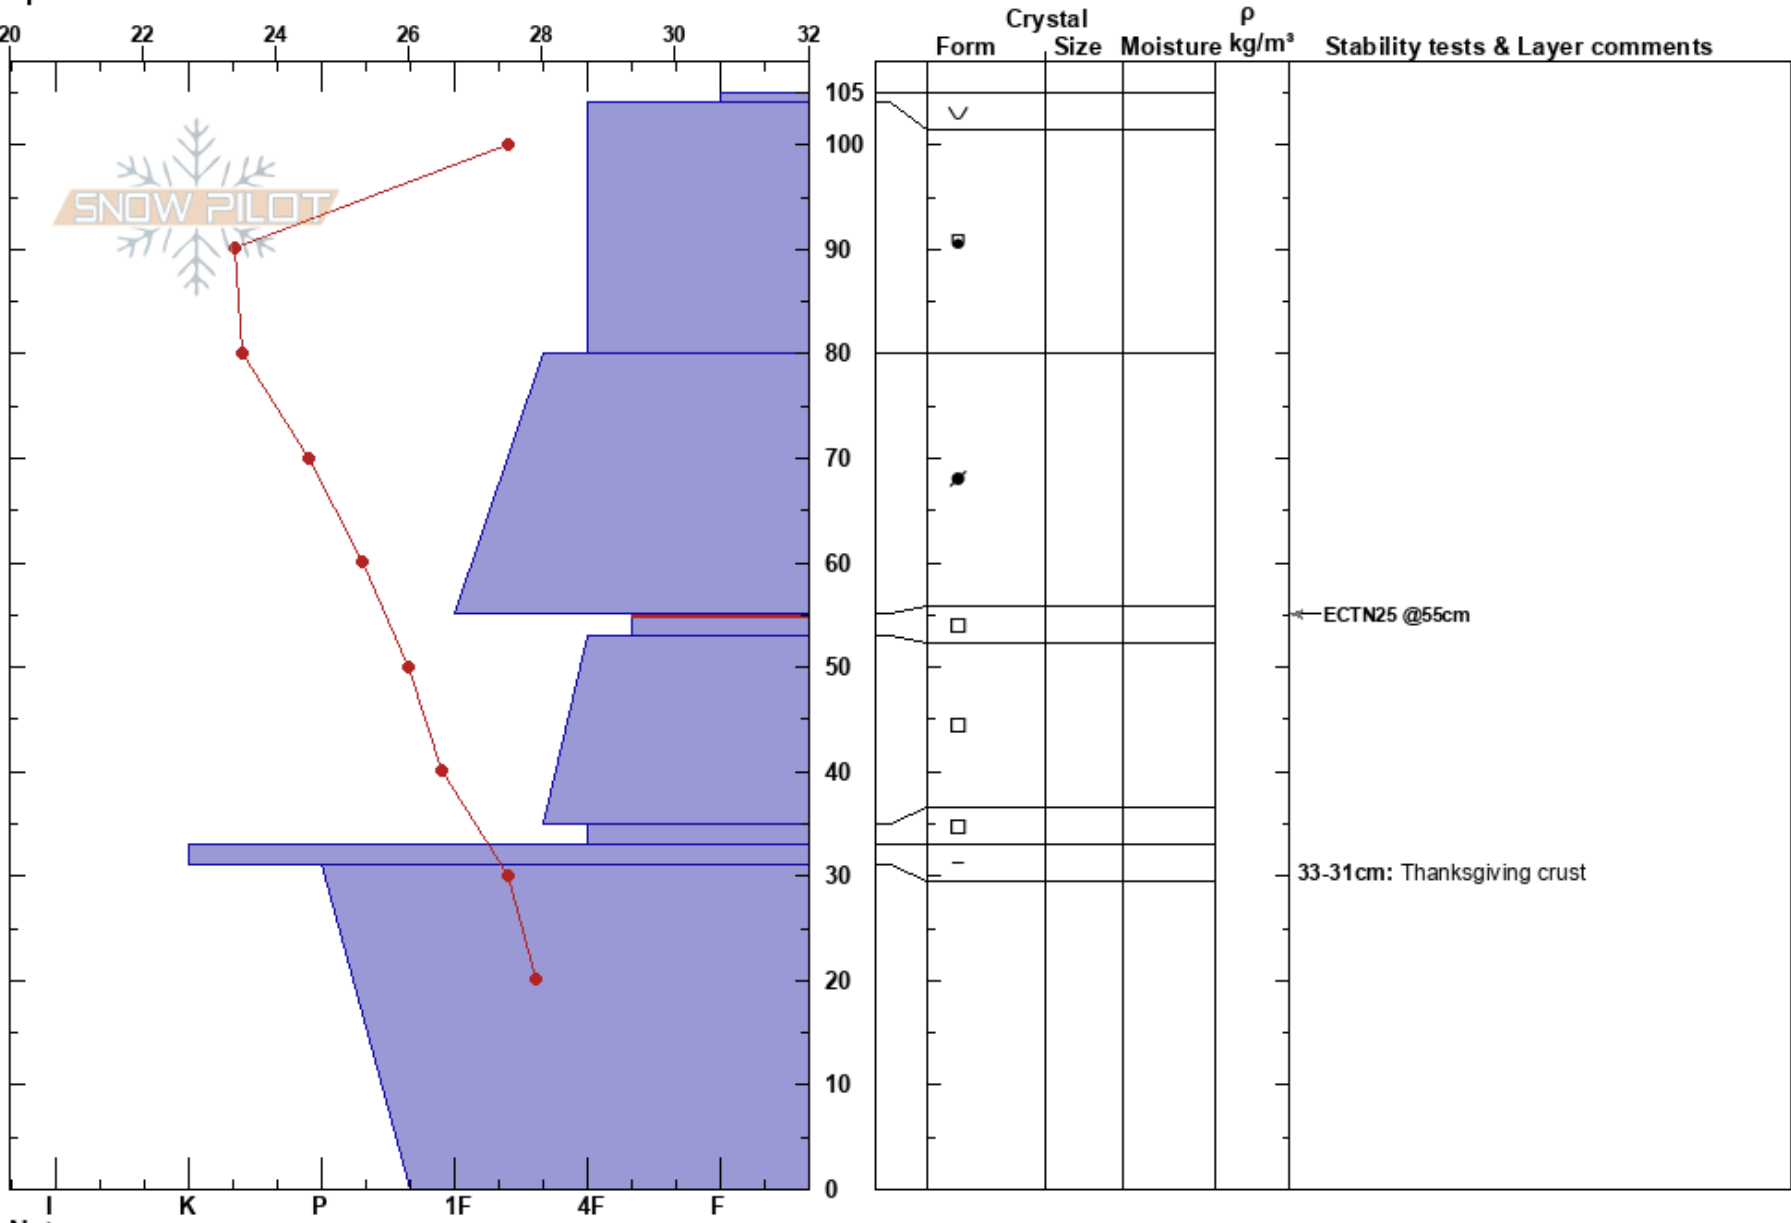

Red Pine Ridge  
 Bear River Range  
 UT  
 Elevation: 9100 ft  
 Aspect: E  
 Specifics:

toby weed  
 01/18/2018 - 11:30am  
 Co-ord: 41.72382N, -111.68718W  
 Slope Angle: 23°  
 Wind Loading:

Stability:  
 Air Temperature: 35°F  
 Sky Cover: SCT  
 Precipitation: NO  
 Wind: SW Moderate

HS:105  
 Layer Notes:  
 55-53cm: Problematic layer  
 33-31cm: Thanksgiving crust

Notes: