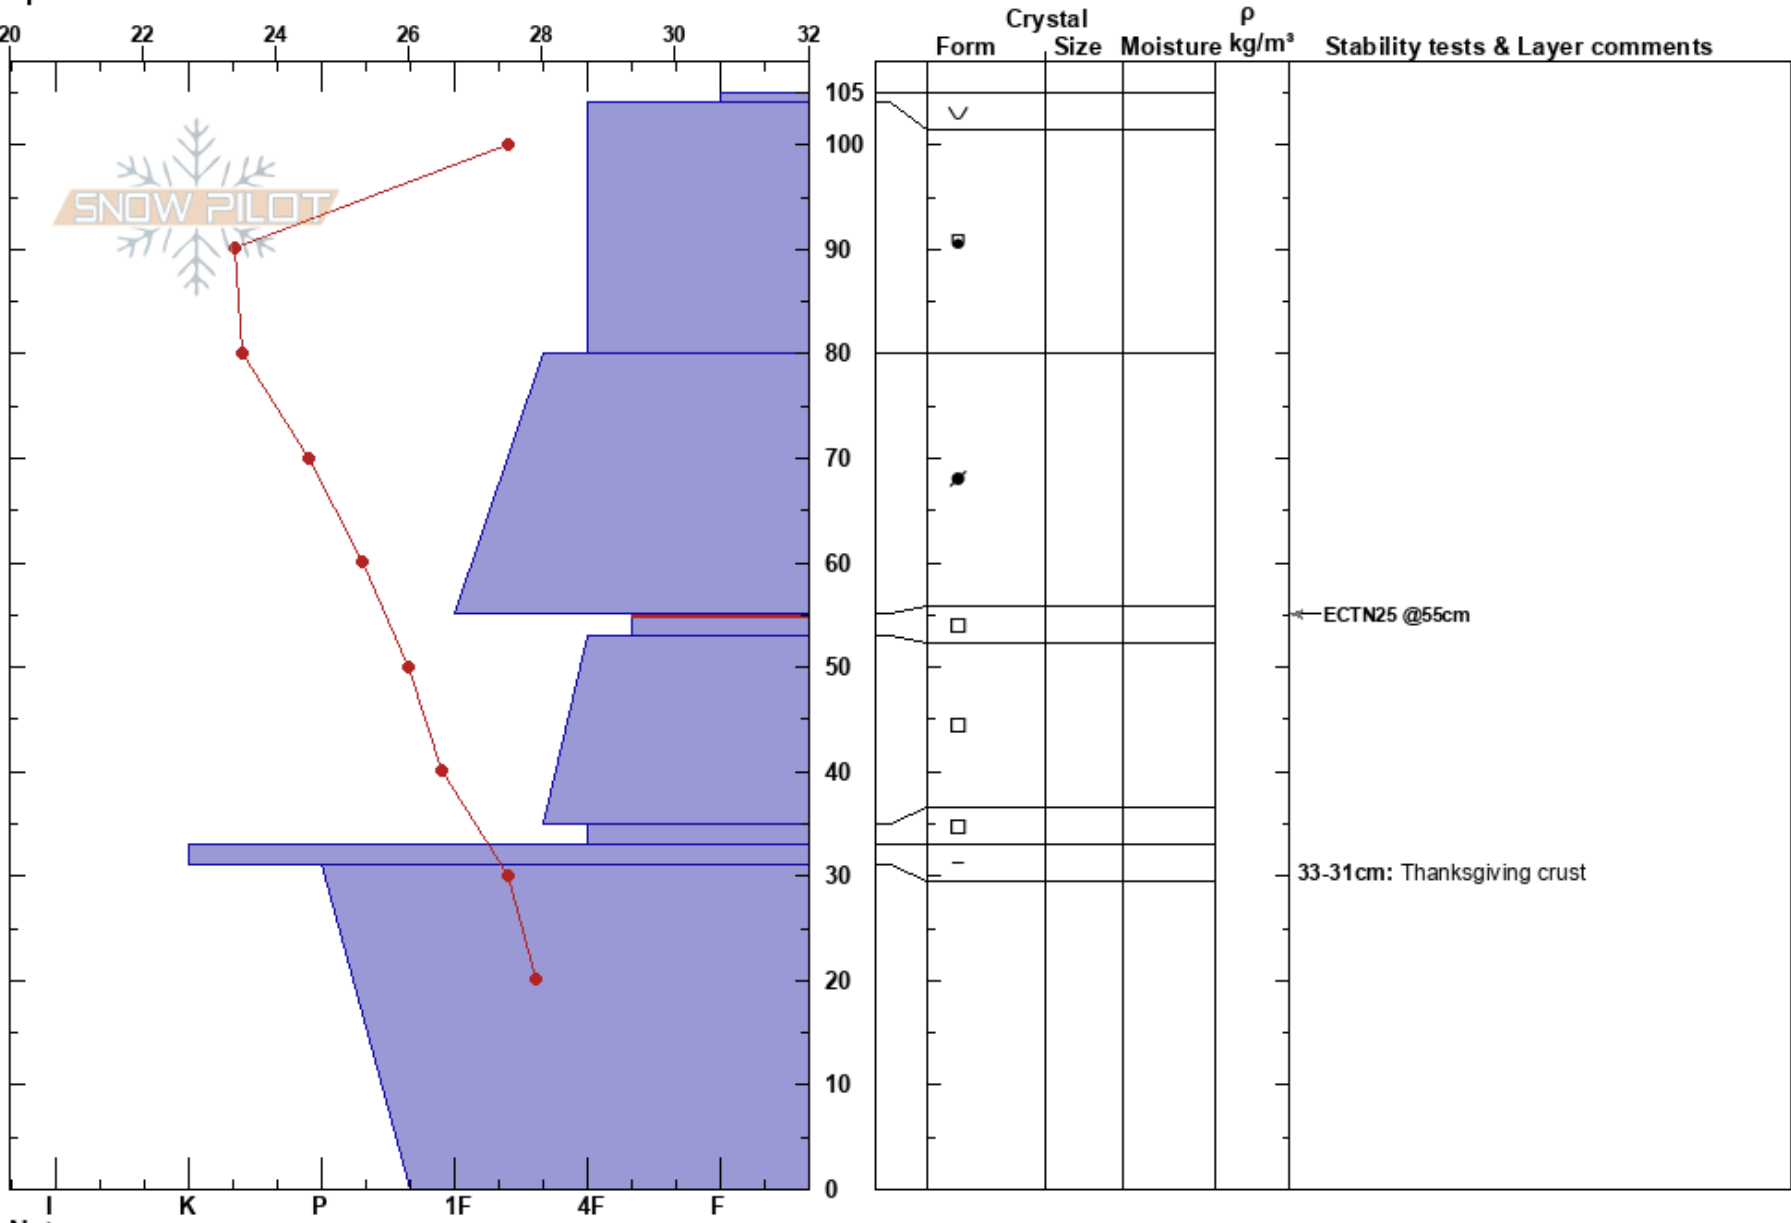

Red Pine Ridge
 Bear River Range
 UT
 Elevation: 9100 ft
 Aspect: E
 Specifics:

toby weed
 01/18/2018 - 11:30am
 Co-ord: 41.72382N, -111.68718W
 Slope Angle: 23°
 Wind Loading:

Stability:
 Air Temperature: 35°F
 Sky Cover: SCT
 Precipitation: NO
 Wind: SW Moderate

HS:105
 Layer Notes:
 55-53cm: Problematic layer
 33-31cm: Thanksgiving crust

Notes: