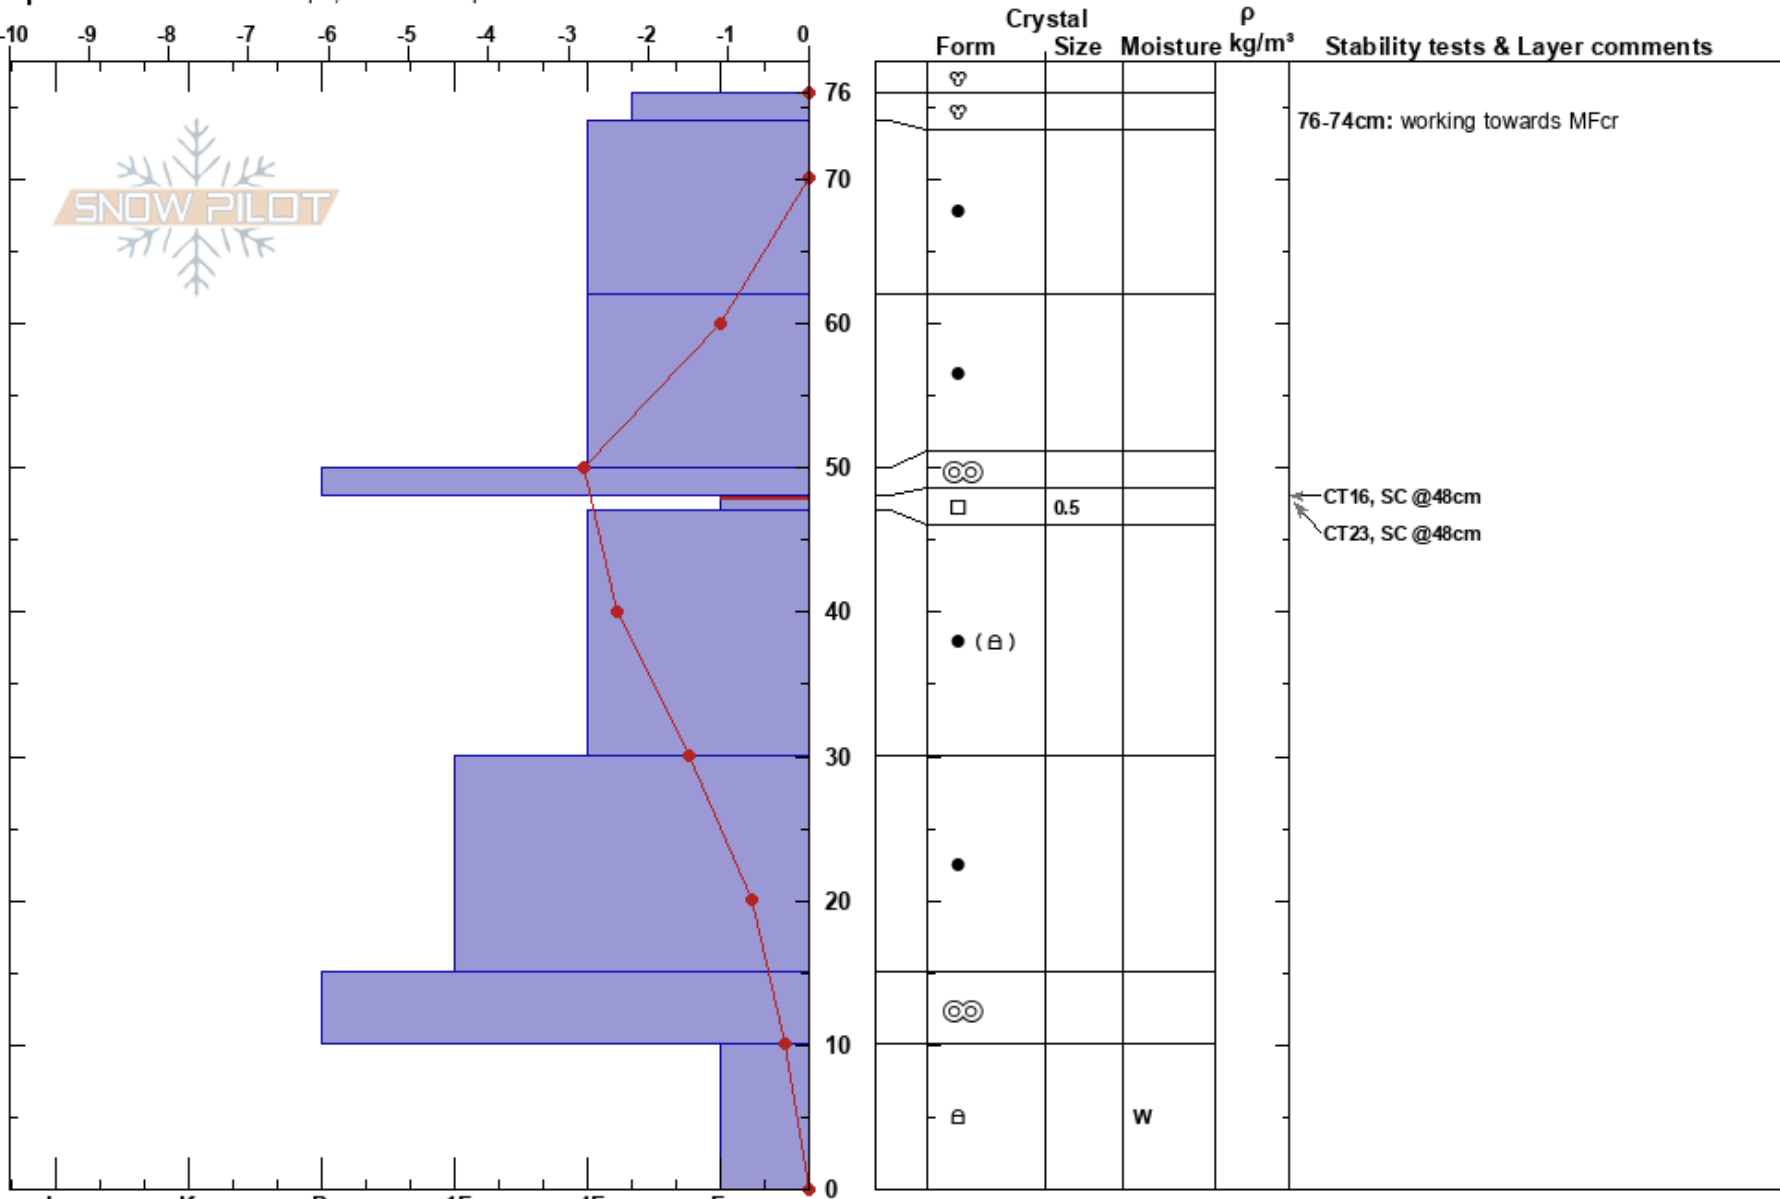

Circle Awl SE 8580'
 Central Wasatch
 UT
 Elevation: 8580 ft
 Aspect: SE
 Specifics: Ski tracks on slope; We skied slope

Dave Kelly
 12/18/2023 - 2:15pm
 Co-ord: 40.65442N, -111.67355W
 Slope Angle: 21°
 Wind Loading: previous

Stability: Good
 Air Temperature: 9.3°C
 Sky Cover: SCT
 Precipitation: NO
 Wind: SW Light Breeze

HS:76
 76-74cm: working towards MFcr
 48-47cm: Problematic layer

Notes: Winds were light to moderate from the SSW across the ridgelines. Calm down in the trees with increasing high thin clouds throughout the afternoon. Below 8k all aspects were wetted on the surface with increasing size of wet roller balls as elevation decreased to 7200'. They were up to 2' in diameter and breaking apart on east facing aspects in the trees.