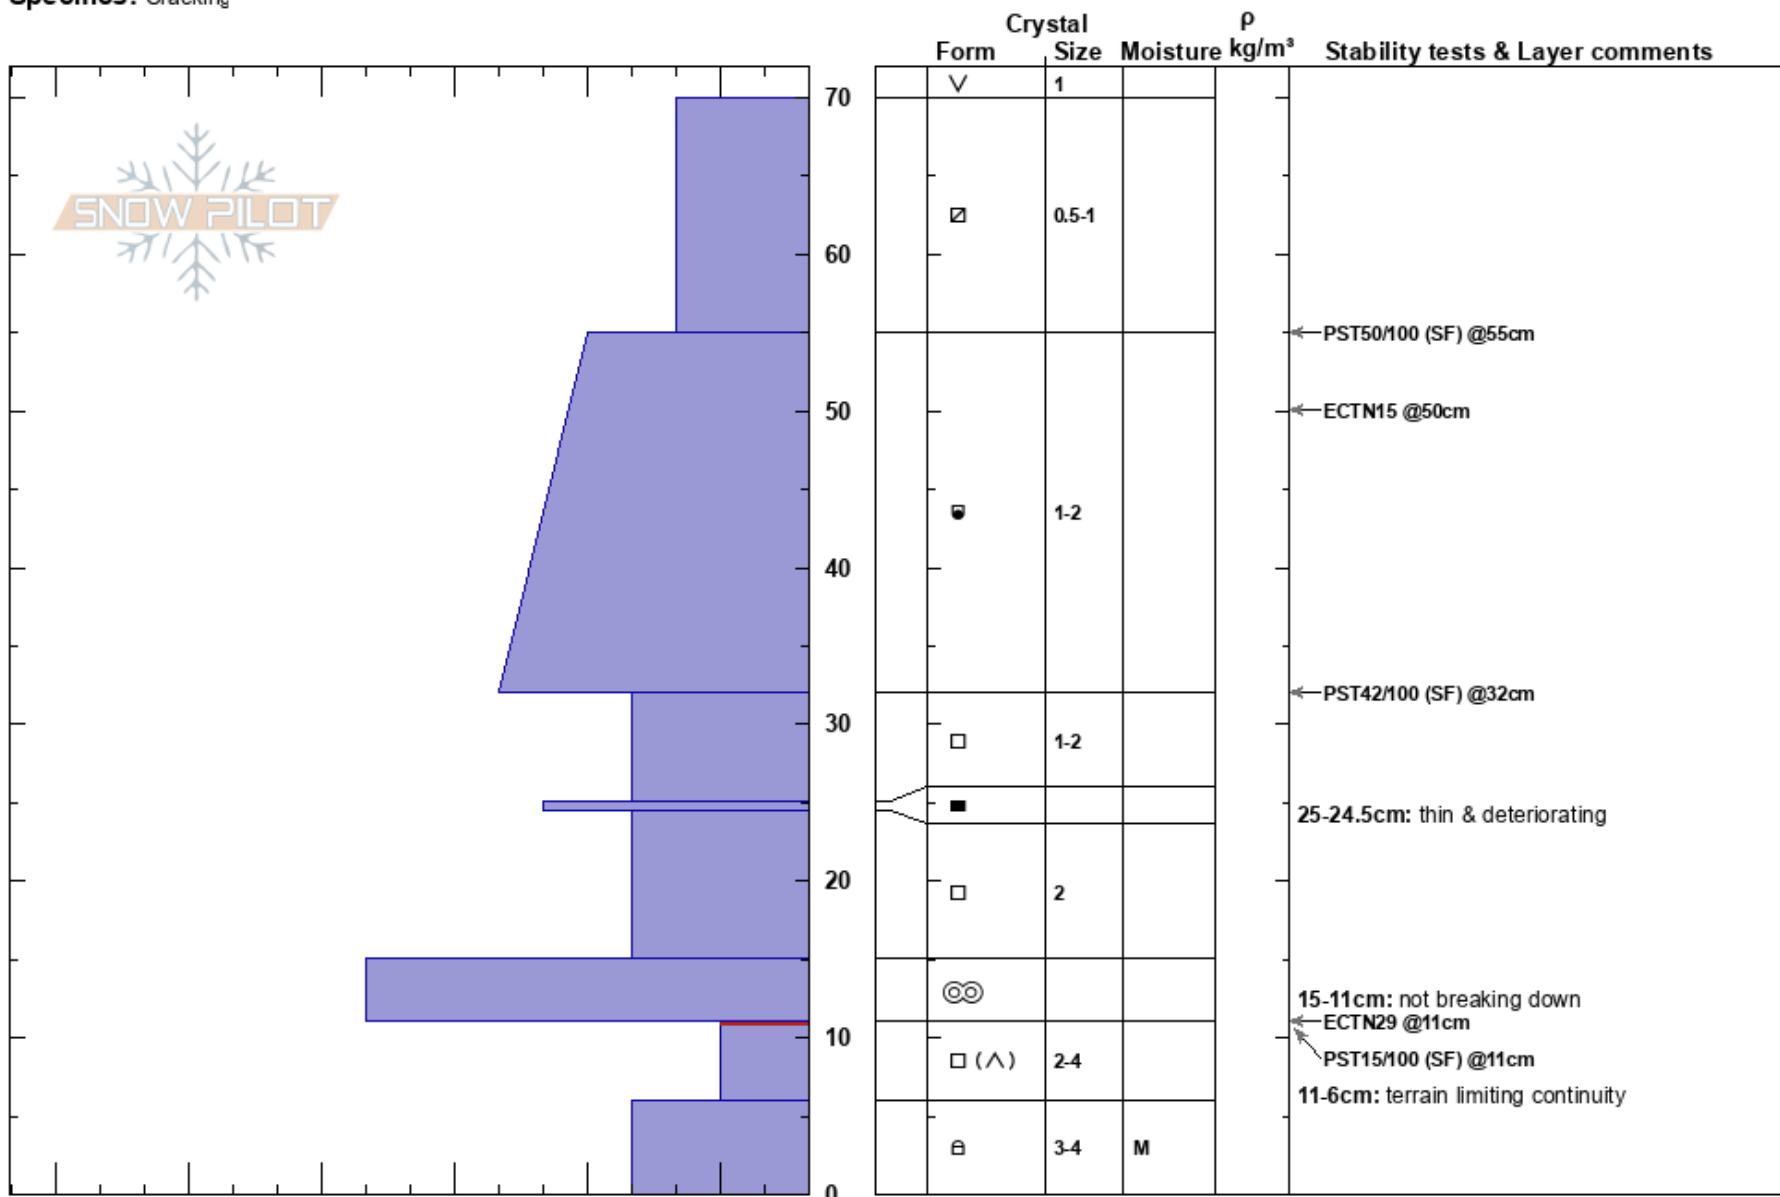

Empire Pass
 Wasatch Range
 UT
 Elevation: 8950 ft
 Aspect: N
 Specifics: Cracking

Bo Torrey
 12/18/2023 - 2:00pm
 Co-ord: 40.60872N, -111.51374W
 Slope Angle: 24°
 Wind Loading: yes

Stability: Good
 Air Temperature:
 Sky Cover: BKN
 Precipitation: NO
 Wind: S Moderate

HS:70
 PF:65
 PS:20
 25-24.5cm: thin & deteriorating
 15-11cm: not breaking down
 11-6cm: terrain limiting continuity
 11-6cm: Problematic layer

Notes: Slope is mostly sheltered from the wind. Wind-drifted snow confined to lee of the immediate ridge top. Minimal snow is available to transport. Warm temperatures.