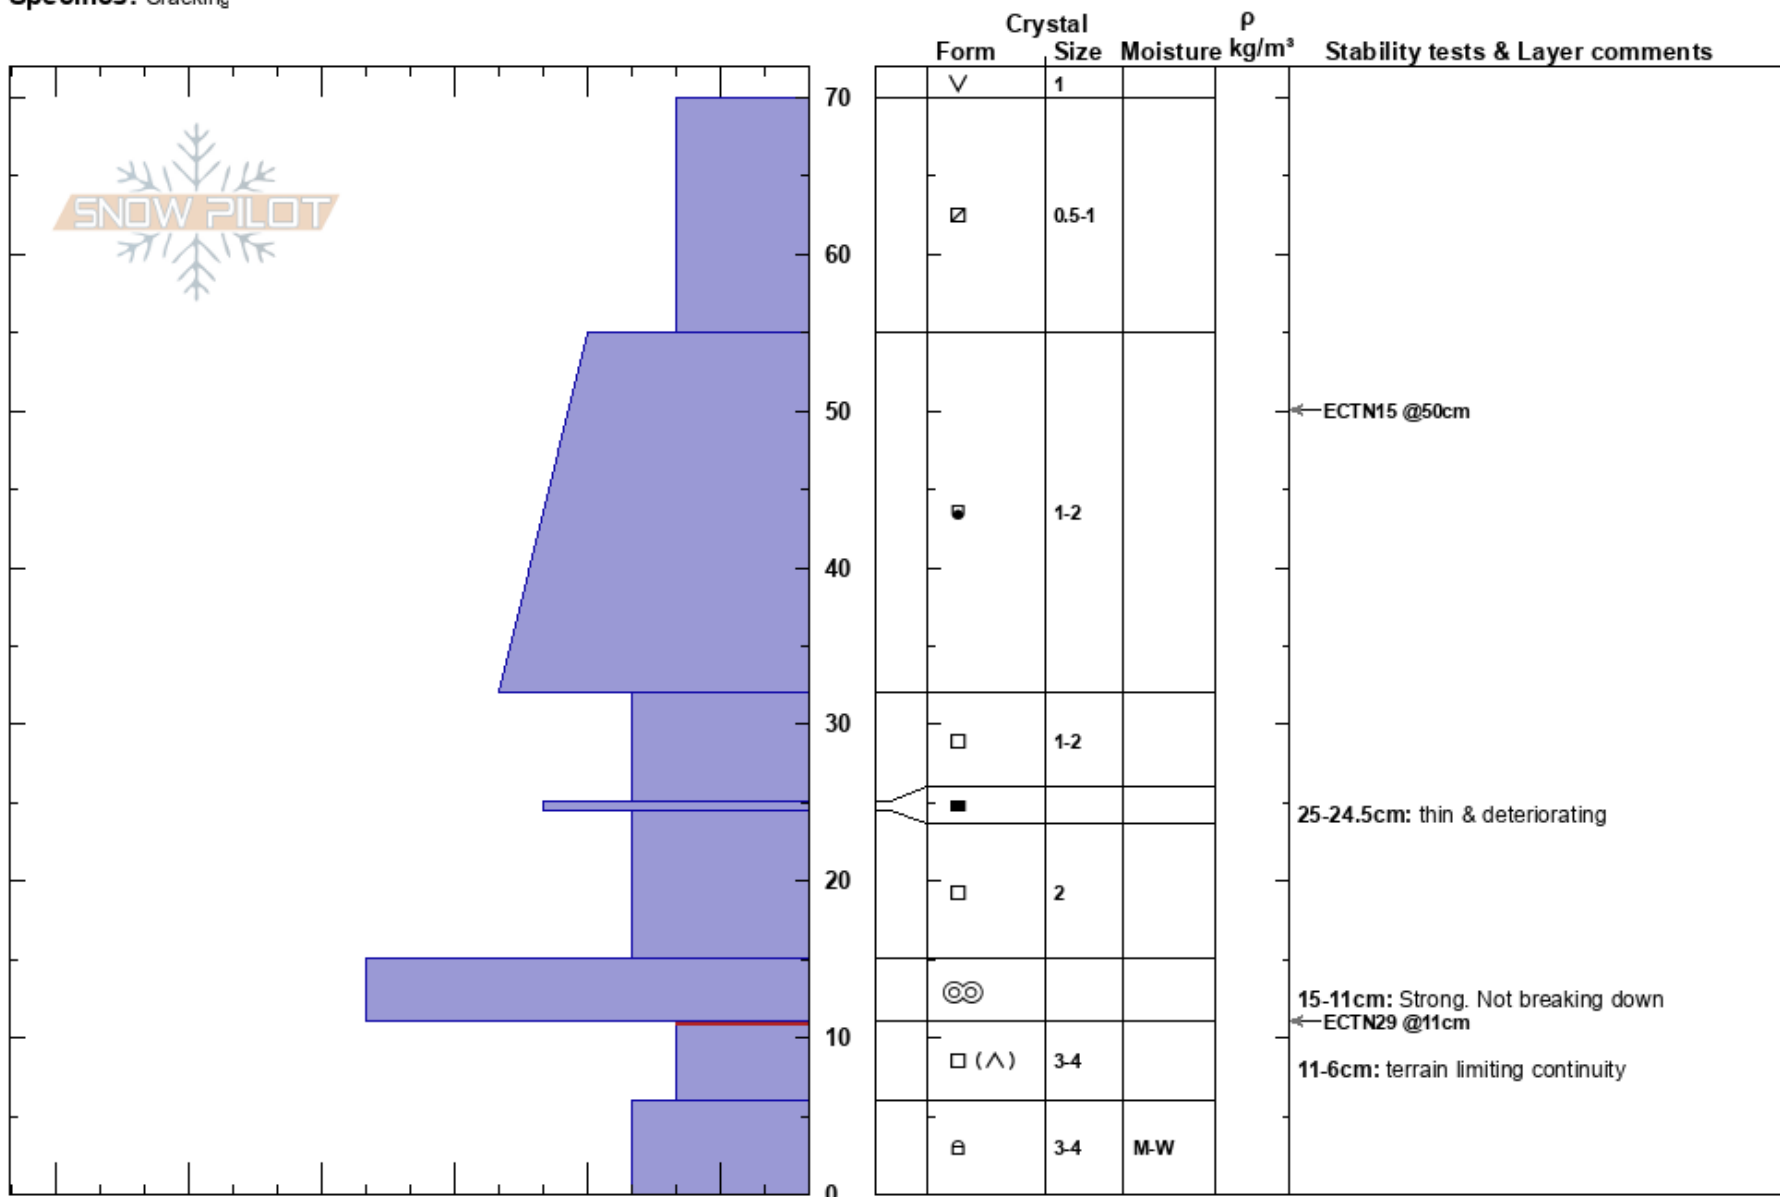

Empire Pass
 Wasatch Range
 UT
 Elevation: 8959 ft
 Aspect: N
 Specifics: Cracking

Bo Torrey
 12/18/2023 - 2:00pm
 Co-ord: 40.60872N, -111.51374W
 Slope Angle: 24°
 Wind Loading: yes

Stability: Good
 Air Temperature:
 Sky Cover: BKN
 Precipitation: NO
 Wind: S Moderate

HS:70
 PF:65
 PS: 15
 25-24.5cm: thin & deteriorating
 15-11cm: Strong. Not breaking down
 11-6cm: terrain limiting continuity
 11-6cm: Problematic layer

Notes: Slope is mostly sheltered from the wind. Wind drifting snow confined to lee of immediate ridgetop. Minimal snow is available for transport. Warm temps.