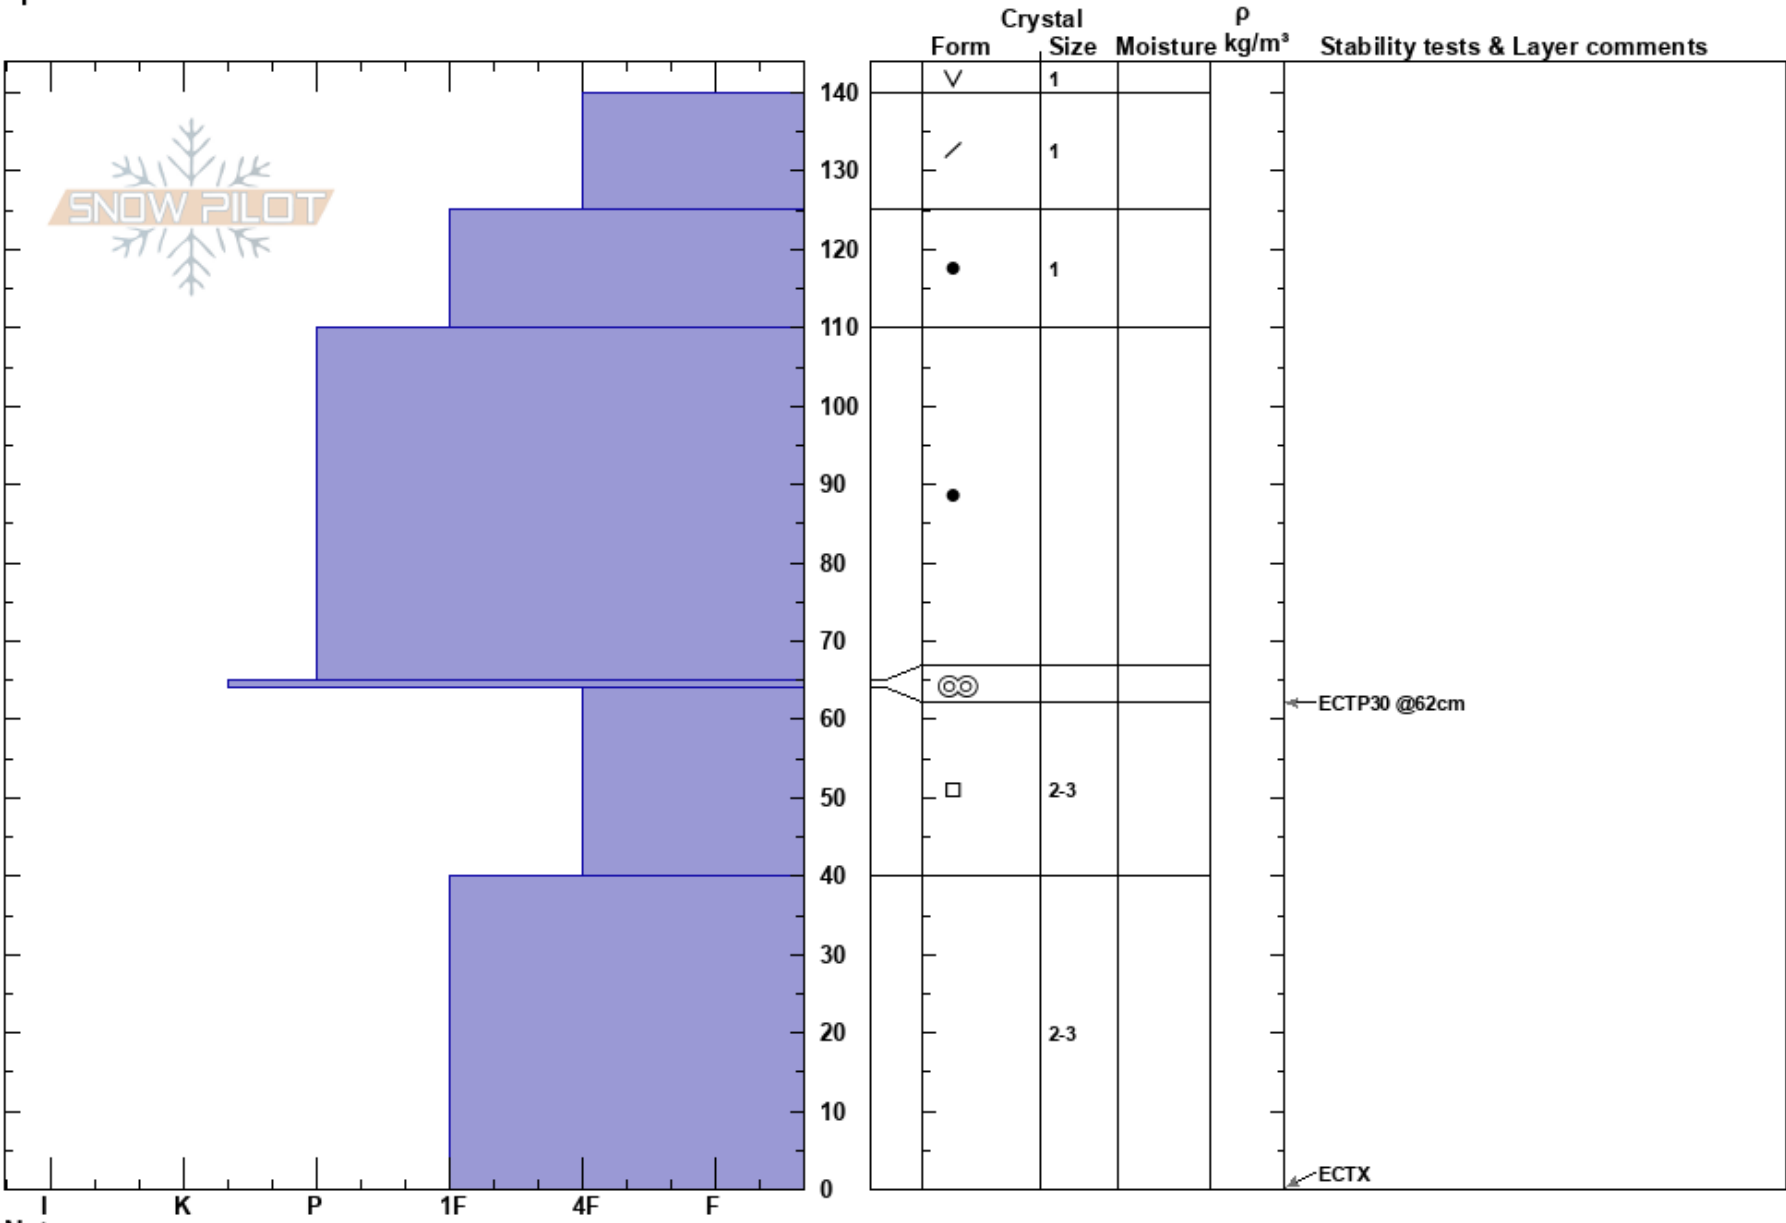

Olive Oyl
 Teton Range
 WY
 Elevation: 9567 ft
 Aspect: 47°
 Specifics:

Michael Wachs
 12/18/2023 - 12:43pm
 Co-ord: 43.62866N, -110.83467W
 Slope Angle: 24°
 Wind Loading: yes

Stability: **HS:140**
 Air Temperature: 28°C **PF:50** 64-40cm:Problematic layer
 Sky Cover: FEW **PS:10**
 Precipitation: NO
 Wind: Calm

Notes: Tapered snowpack from 120-140cm.