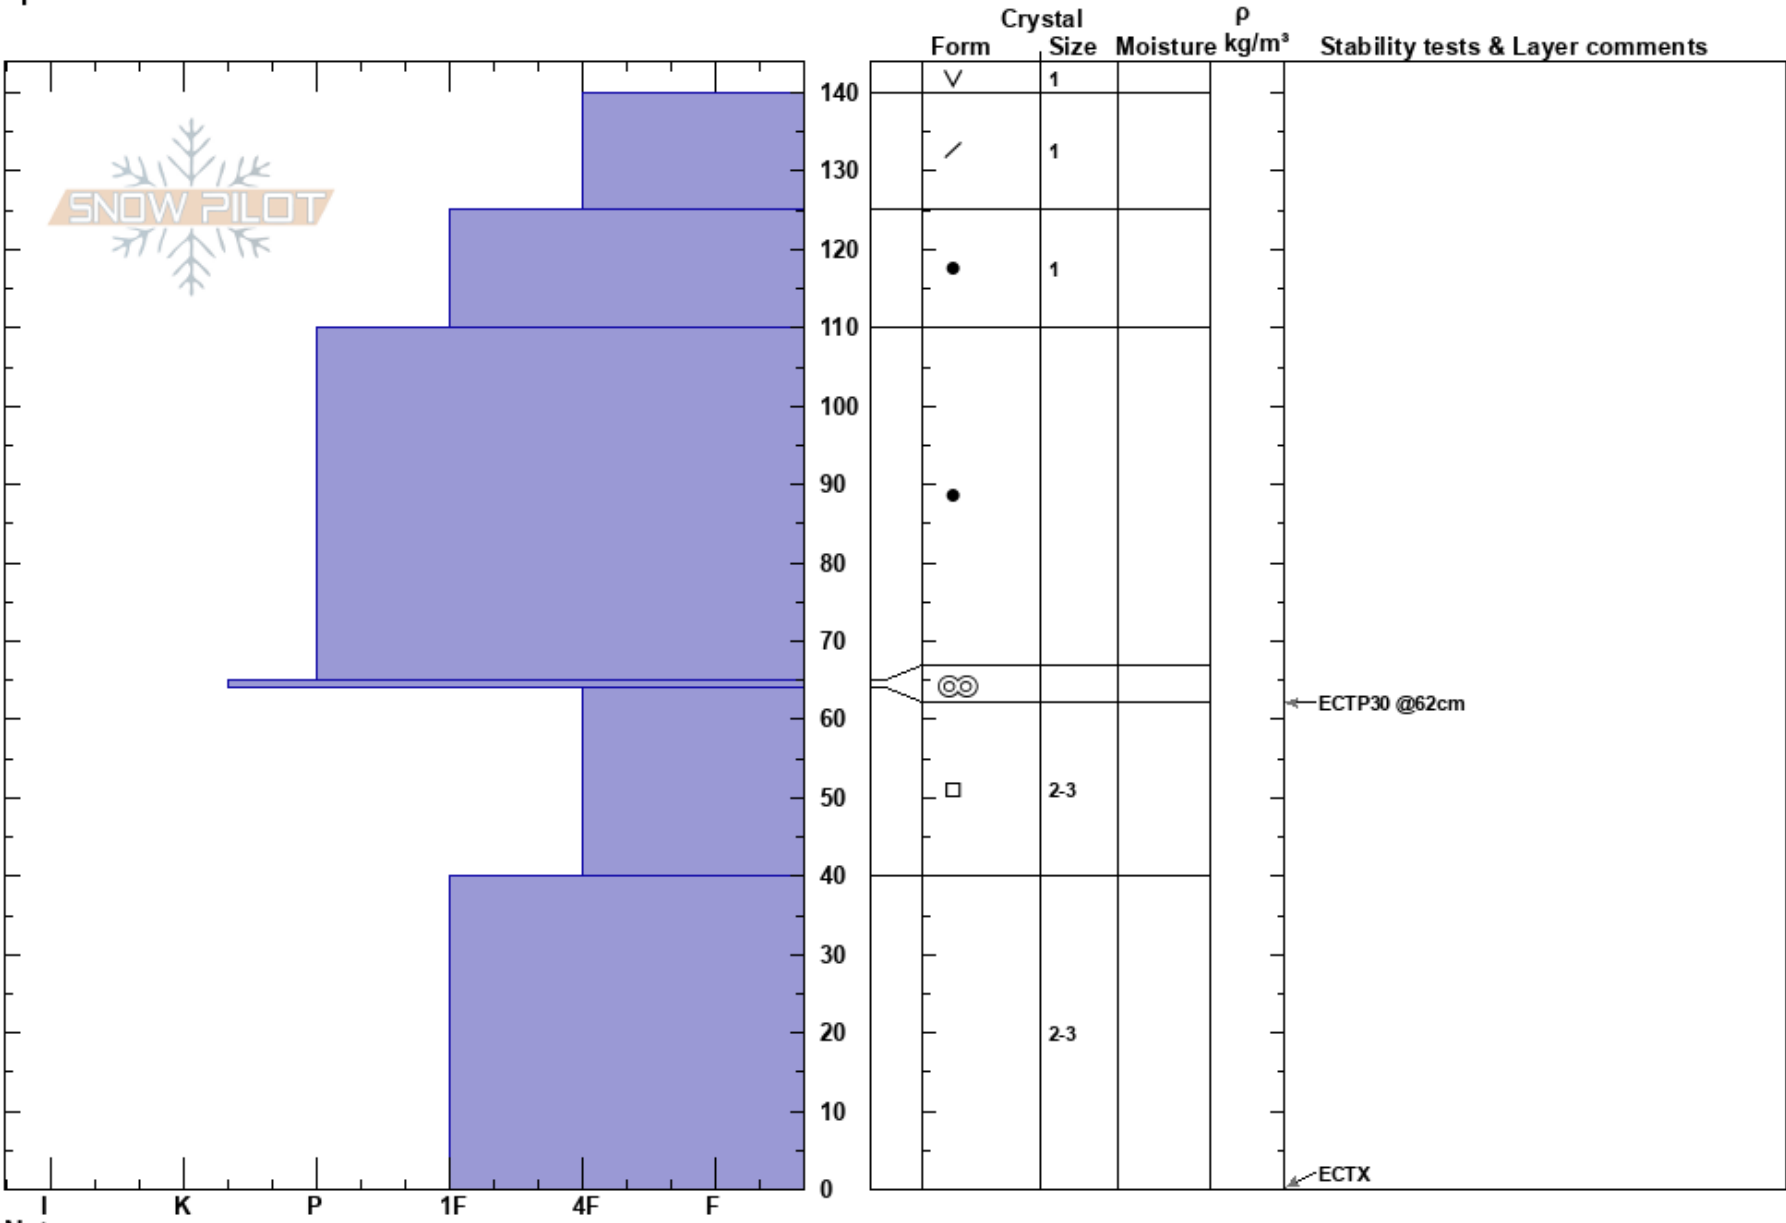

Olive Oyl  
 Teton Range  
 WY  
 Elevation: 9567 ft  
 Aspect: 47°  
 Specifics:

Michael Wachs  
 12/18/2023 - 12:43pm  
 Co-ord: 43.62866N, -110.83467W  
 Slope Angle: 24°  
 Wind Loading: yes

Stability: **HS:140**  
 Air Temperature: 28°C **PF:50** 64-40cm:Problematic layer  
 Sky Cover: FEW **PS:10**  
 Precipitation: NO  
 Wind: Calm

Notes: Tapered snowpack from 120-140cm.