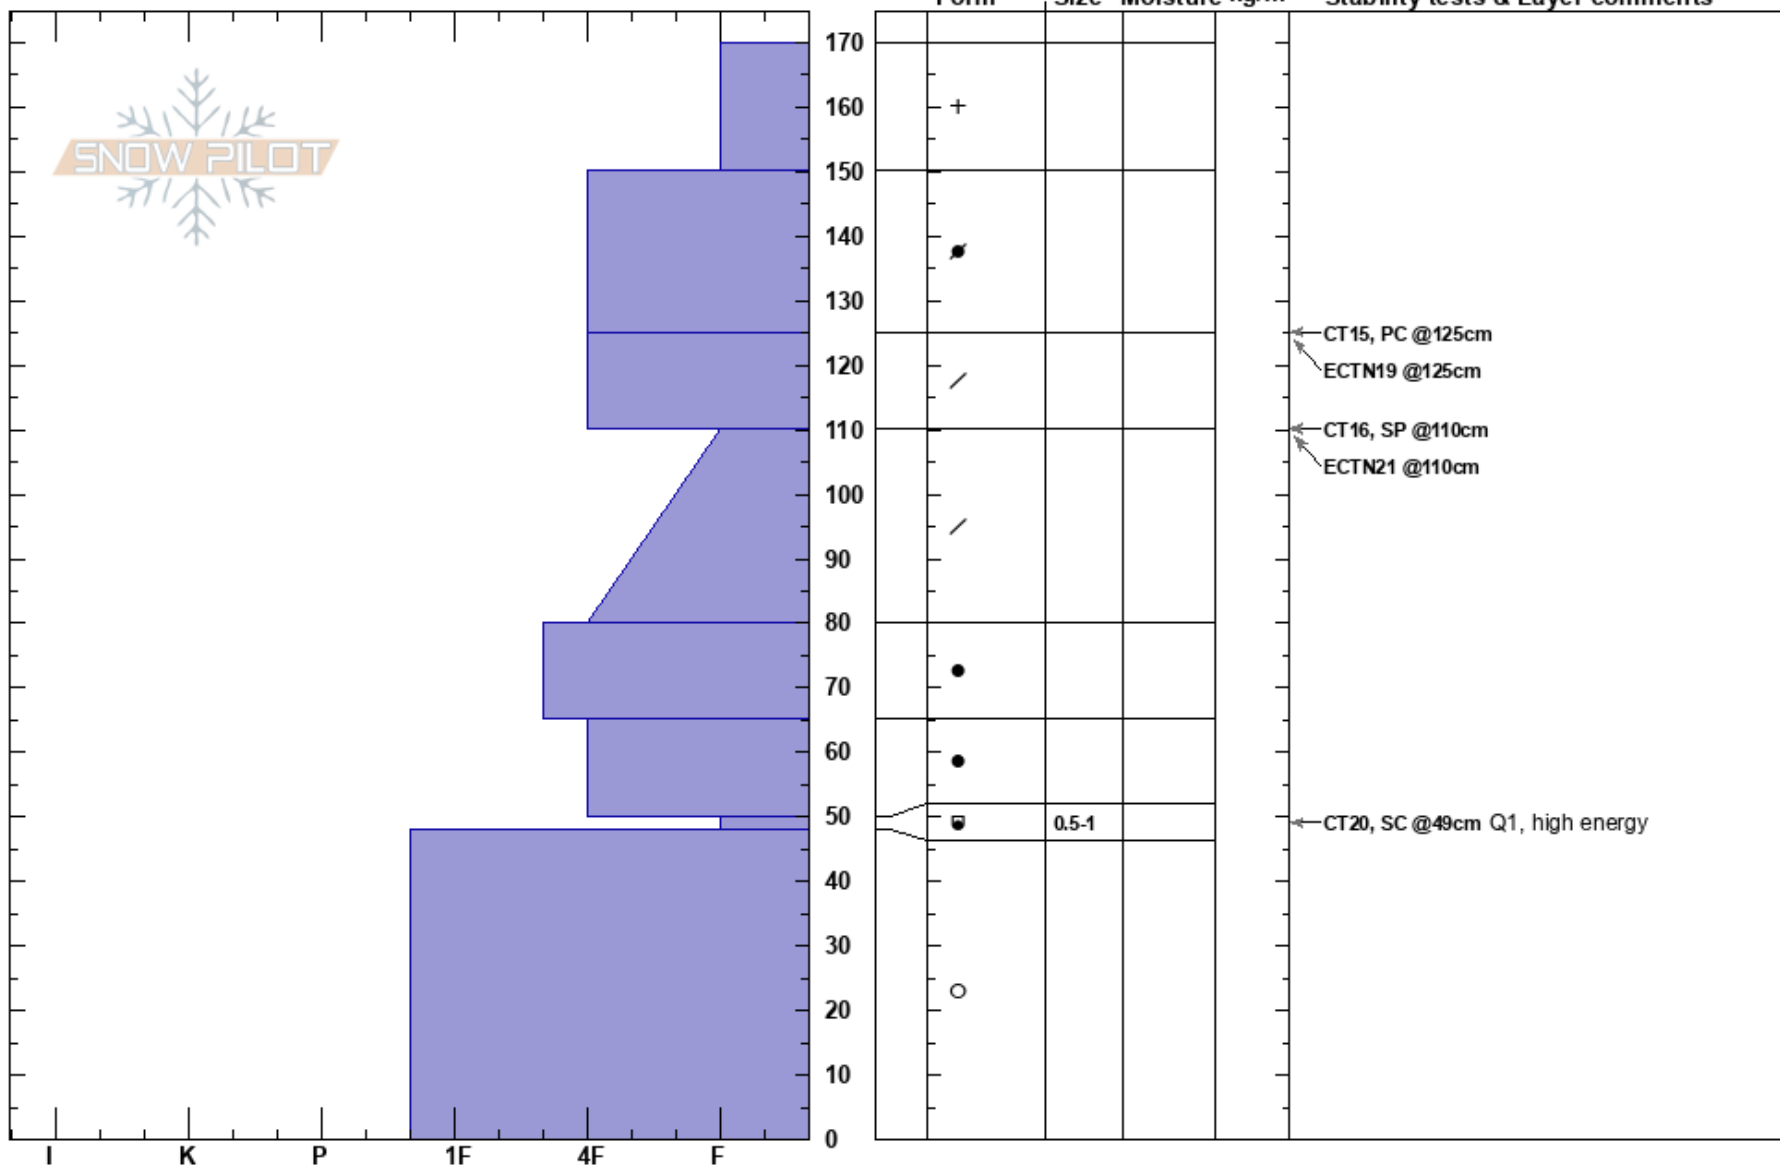

Notch-Sunnyside
 Chugach Range
 AK
 Elevation: 2270 ft
 Aspect: 243°
 Specifics: Recent avalanche activity on similar slopes

Andrew Schauer
 12/17/2023 - 1:00pm
 Co-ord: 60.98917N, -149.02611W
 Slope Angle: 32°
 Wind Loading: no

Stability: Fair
 Air Temperature: HS:170
 Sky Cover: BKN
 Precipitation: NO
 Wind: Calm
 PF:75 50-48cm:Problematic layer
 PS: 30

Notes: Widespread D1.2-D2 storm cycle in the area.