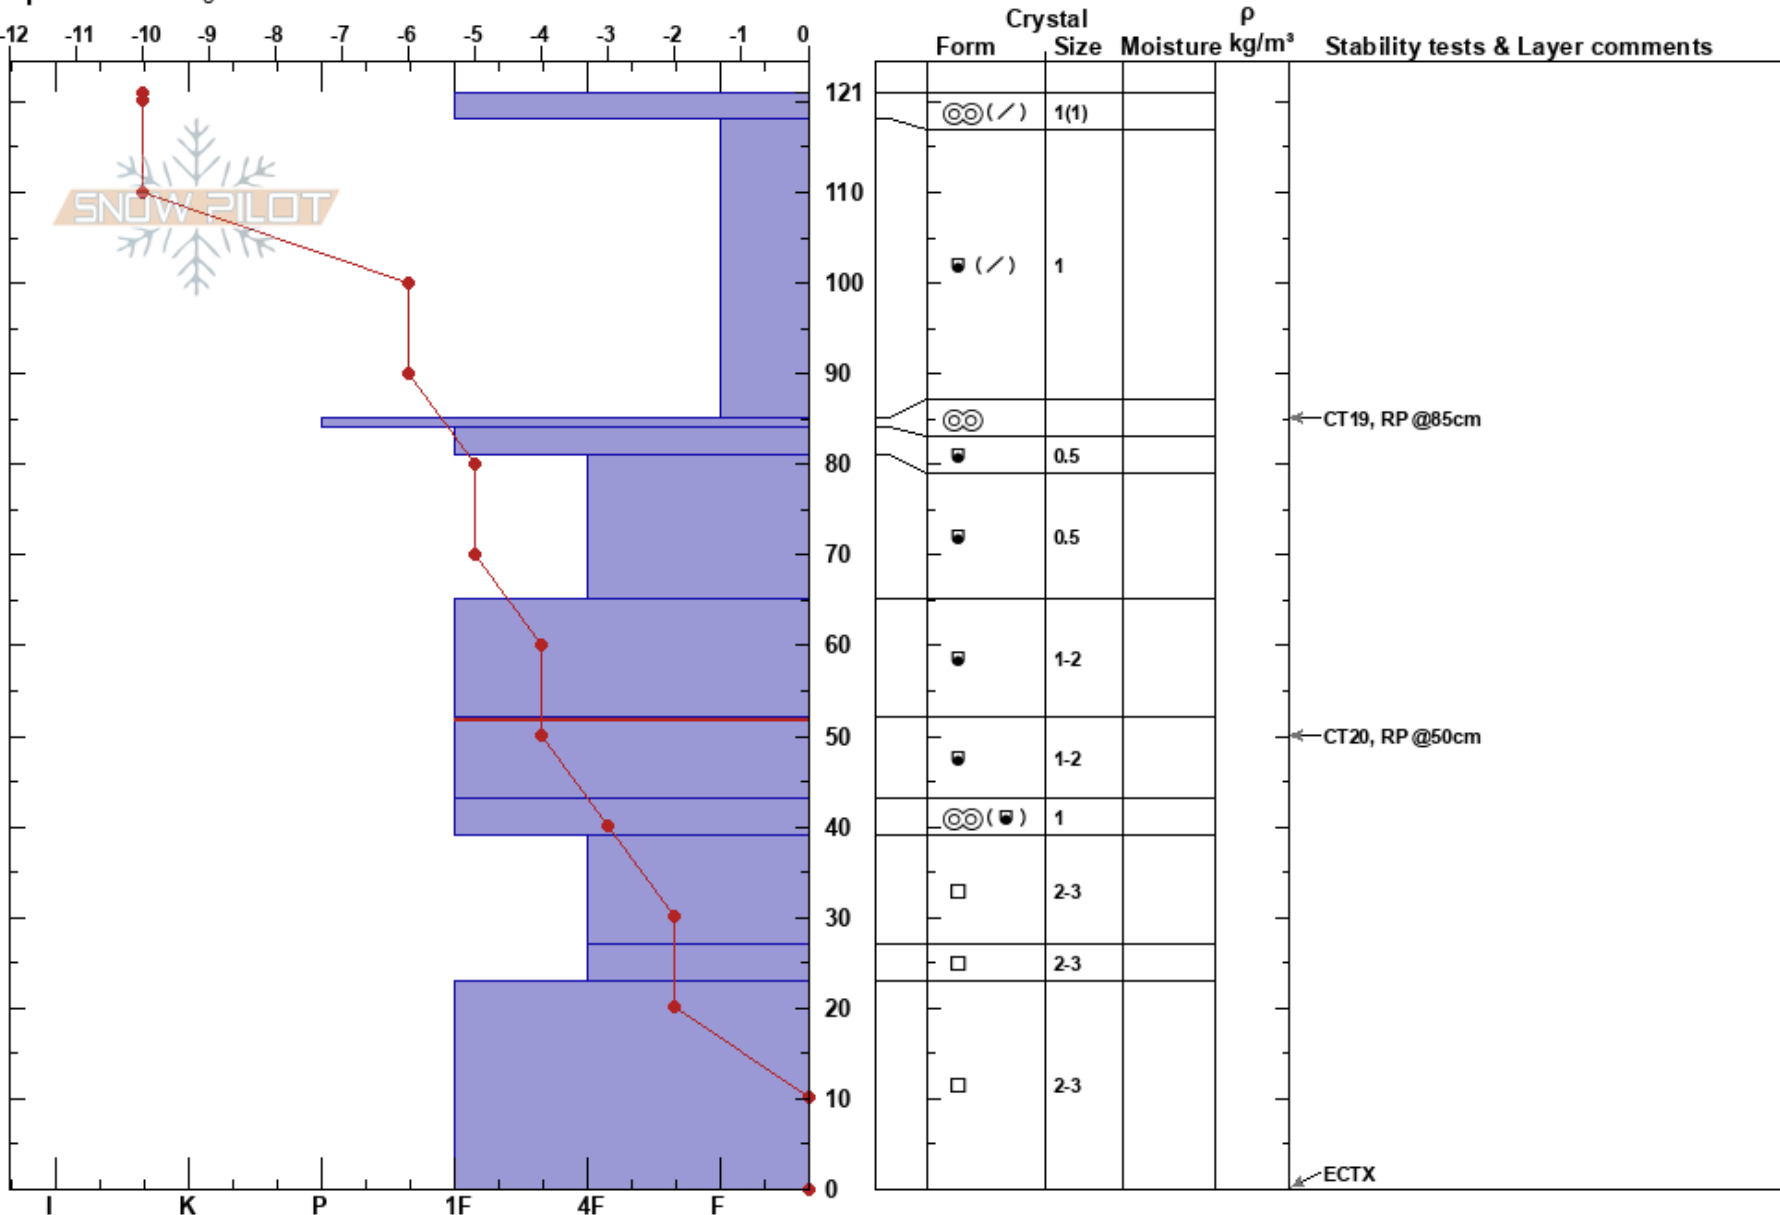

Bidet Apron
 Teton Range
 WY
 Elevation: 8671 ft
 Aspect: 42°

David Cain
 12/17/2023 - 2:22pm
 Co-ord:
 Slope Angle: 20°
 Wind Loading: previous

Stability:
 Air Temperature: 0°C
 Sky Cover: CLR
 Precipitation: NO
 Wind: SW Calm

HS:121
 PF:12 52-43cm:Problematic layer
 PS:55

Specifics: Pit dug in a Ski Area

Notes: Pit dug in ski area where there were previous tracks and avalanche mitigation