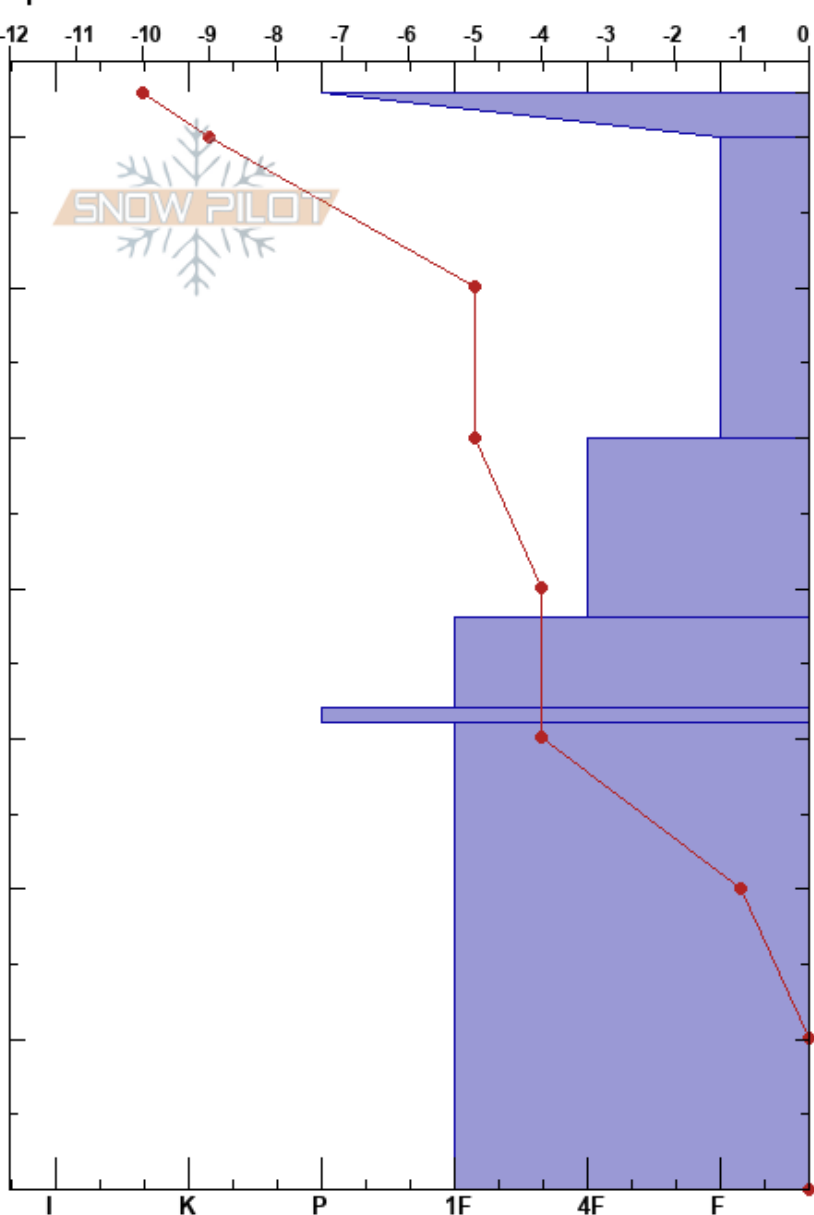

Shot II Skiers R
 Teton Range
 WY
 Elevation: 9122 ft
 Aspect: 20°
 Specifics:

David Cain
 12/17/2023 - 10:57am
 Co-ord:
 Slope Angle: 29°
 Wind Loading: previous

Stability:
 Air Temperature: -2°C
 Sky Cover: CLR
 Precipitation: NO
 Wind: N Light Breeze

HS:73
 Layer Notes:
 32-31cm: Problematic layer

Form	Crystal Size	Moisture	ρ kg/m ³	Stability tests & Layer comments
∕ (□)	0.5(0.5)			
☐	0.5			
☐	1			
☐	1			
☉☉				← ECTP29 @32cm RP
☐	2-3			← CT20, RP @13cm