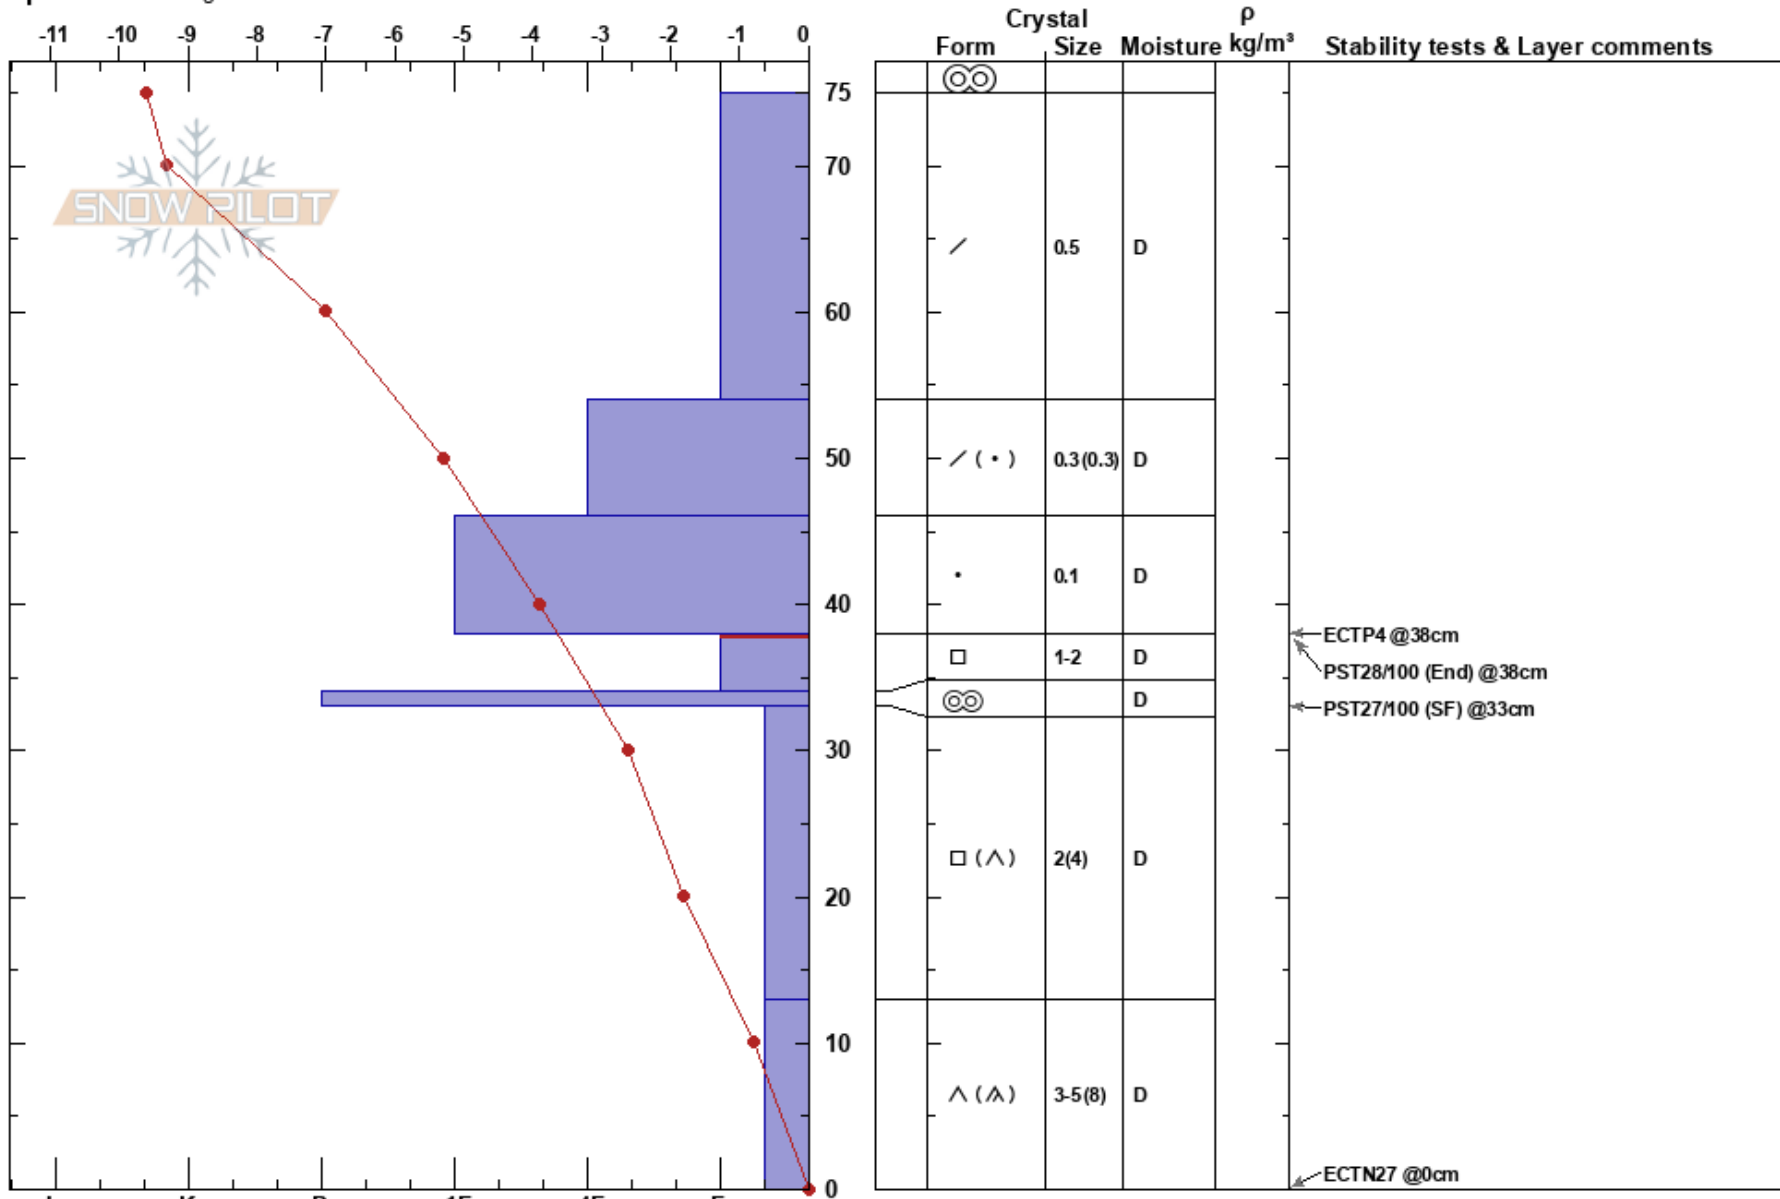

YC Shannon Chutes
 Madison Range-N
 MT
 Elevation: 9760 ft
 Aspect: 52°

Griffin Dittmar
 12/17/2023 - 11:00am
 Co-ord: 45.23245N, -111.45039W
 Slope Angle: 36°
 Wind Loading: yes

Stability: **HS:75**
 Air Temperature: -3.7°C **PF:20** 38-34cm:Problematic layer
 Sky Cover: CLR **PS:50**
 Precipitation: NO
 Wind: SW Light Breeze

Specifics: Pit dug in a Ski Area

Notes: Pit dug by: Griffin Dittmar and Jackson Breen inside ski area, in an area not yet open for the season. Grom Score: 2