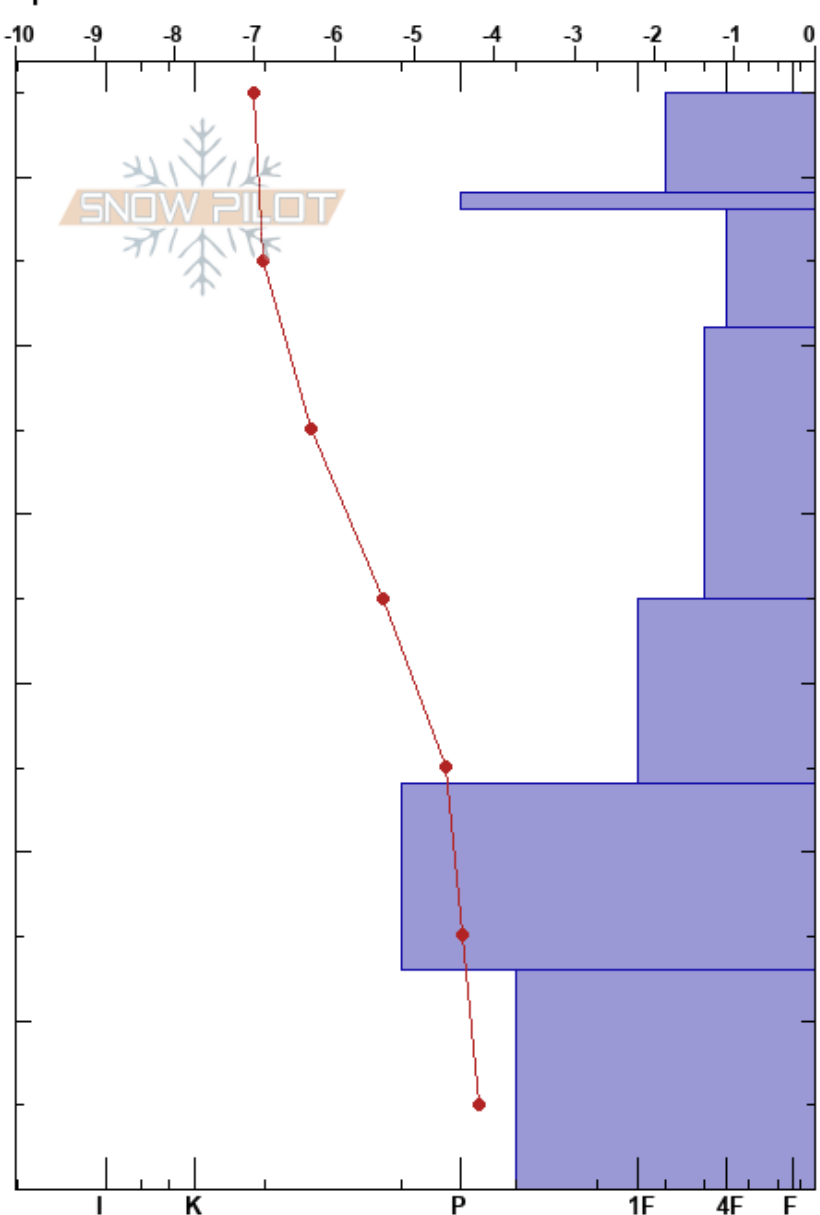

Conangles  
 Pirineus  
 Spain  
 Elevation: 2400 m  
 Aspect: W  
 Specifics:

Montse Bacardit  
 18/01/2018 - 11:00  
 Co-ord: 31T 319513E 4721167N  
 Slope Angle: 26°  
 Wind Loading: previous

Stability: Very Good  
 Air Temperature: 1.3°C  
 Sky Cover: FEW  
 Precipitation: NO  
 Wind: W Light Breeze

HS:65  
 PS: 5  
 58-51cm: Problematic layer  
 51-35cm: Sahara dust

Height (cm)	Crystal		Moisture	$\rho$ kg/m <sup>3</sup>	Stability tests & Layer comments
	Form	Size			
65	• ( / )	0.3-1	D		
60	•	0.5	D		← CT5, RP @58cm
58	⊞ ( ⊞ )	0.5	D		← CT11, RP @58cm
50					
40	⊞	0.5	D		51-35cm: Sahara dust
30	⊞	0.5	D		
20	⊞⊞	1-2	D		
10	•	0.5	D		

Notes: Objectiu: investigar reactivitat noves plaques neu ventada on FC9Jan. Total HS: 300 cm