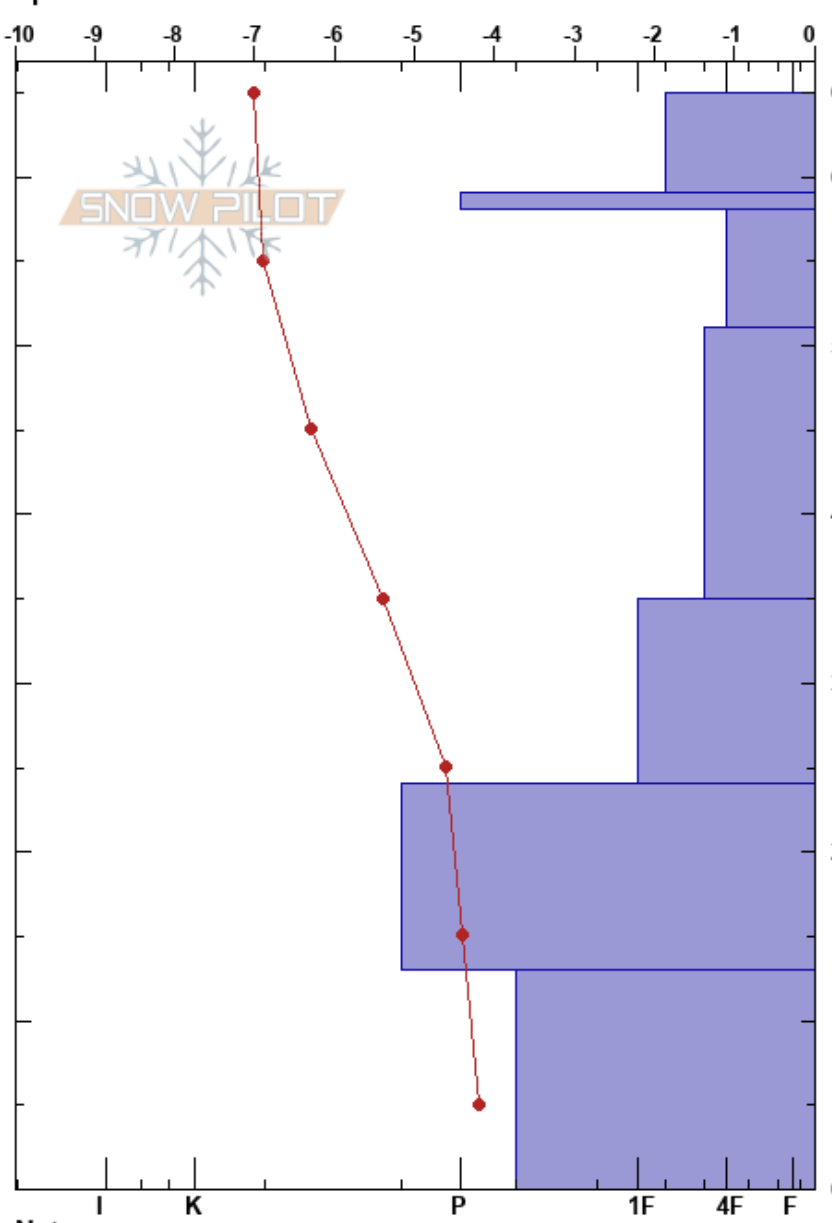

Conangles
 Pirineus
 Spain
 Elevation: 2400 m
 Aspect: W
 Specifics:

Montse Bacardit
 18/01/2018 - 11:00
 Co-ord: 31T 319513E 4721167N
 Slope Angle: 26°
 Wind Loading: previous

Stability: Very Good
 Air Temperature: 1.3°C
 Sky Cover: FEW
 Precipitation: NO
 Wind: W Light Breeze

HS:65
 PS: 5
 58-51cm: Problematic layer
 51-35cm: Sahara dust

Height (cm)	Crystal		Moisture	ρ kg/m³	Stability tests & Layer comments
	Form	Size			
65	• (/)	0.3-1	D		
60	•	0.5	D		← CT5, RP @58cm ← CT11, RP @58cm
50	⊞ (⊞)	0.5	D		
40	⊞	0.5	D		51-35cm: Sahara dust
30	⊞	0.5	D		
20	⊞ ⊞	1-2	D		
10	•	0.5	D		

Notes: Objectiu: investigar reactivitat noves plaques neu ventada on FC9Jan. Total HS: 300 cm