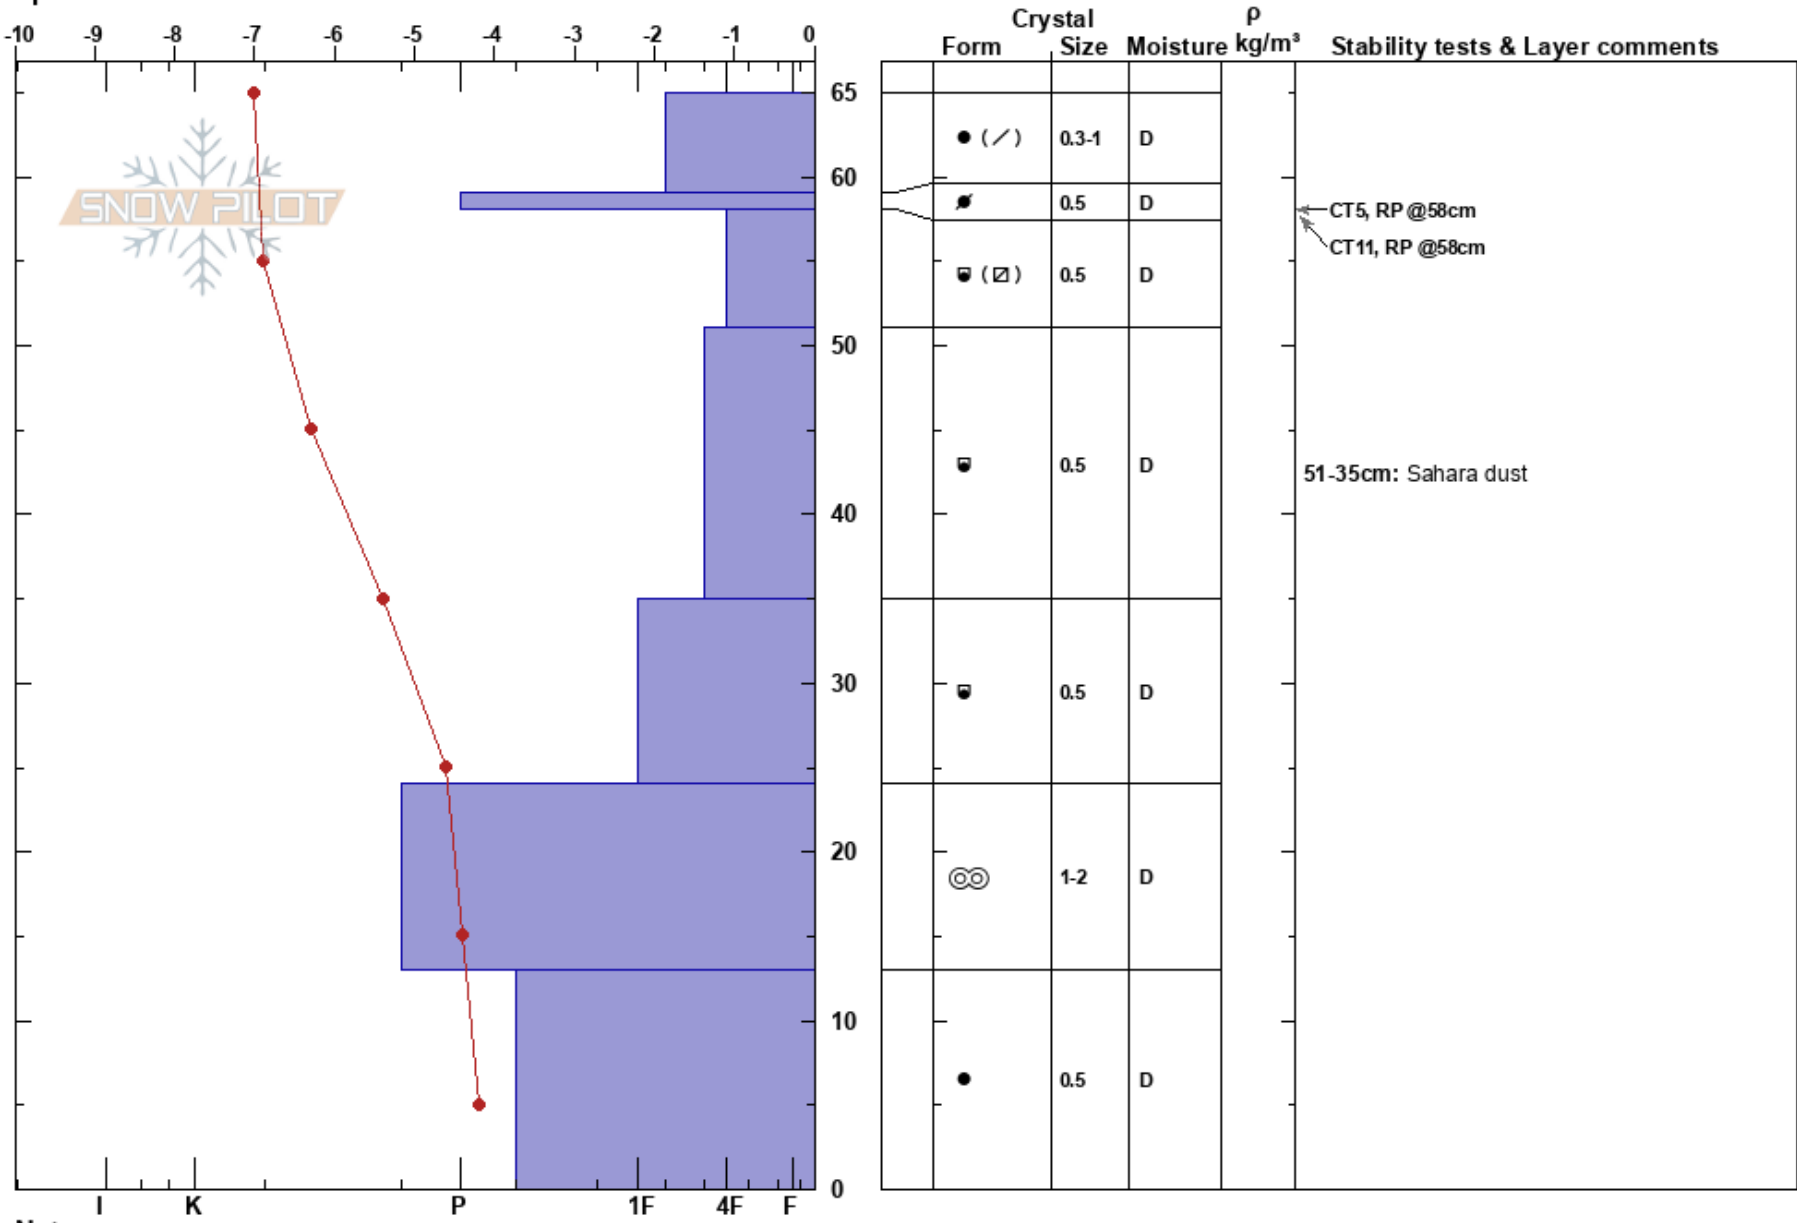

Conangles  
 Pirineus  
 Spain  
 Elevation: 2400 m  
 Aspect: W  
 Specifics:

Montse Bacardit  
 18/01/2018 - 11:00  
 Co-ord: 31T 319513E 4721167N  
 Slope Angle: 26°  
 Wind Loading: previous

Stability: Very Good  
 Air Temperature: 1.3°C  
 Sky Cover: FEW  
 Precipitation: NO  
 Wind: W Light Breeze

HS:65  
 PS: 5  
 Layer Notes:  
 58-51cm: Problematic layer  
 51-35cm: Sahara dust

Notes: Objectiu: investigar reactivitat noves plaques neu ventada on FC9Jan. Total HS: 300 cm