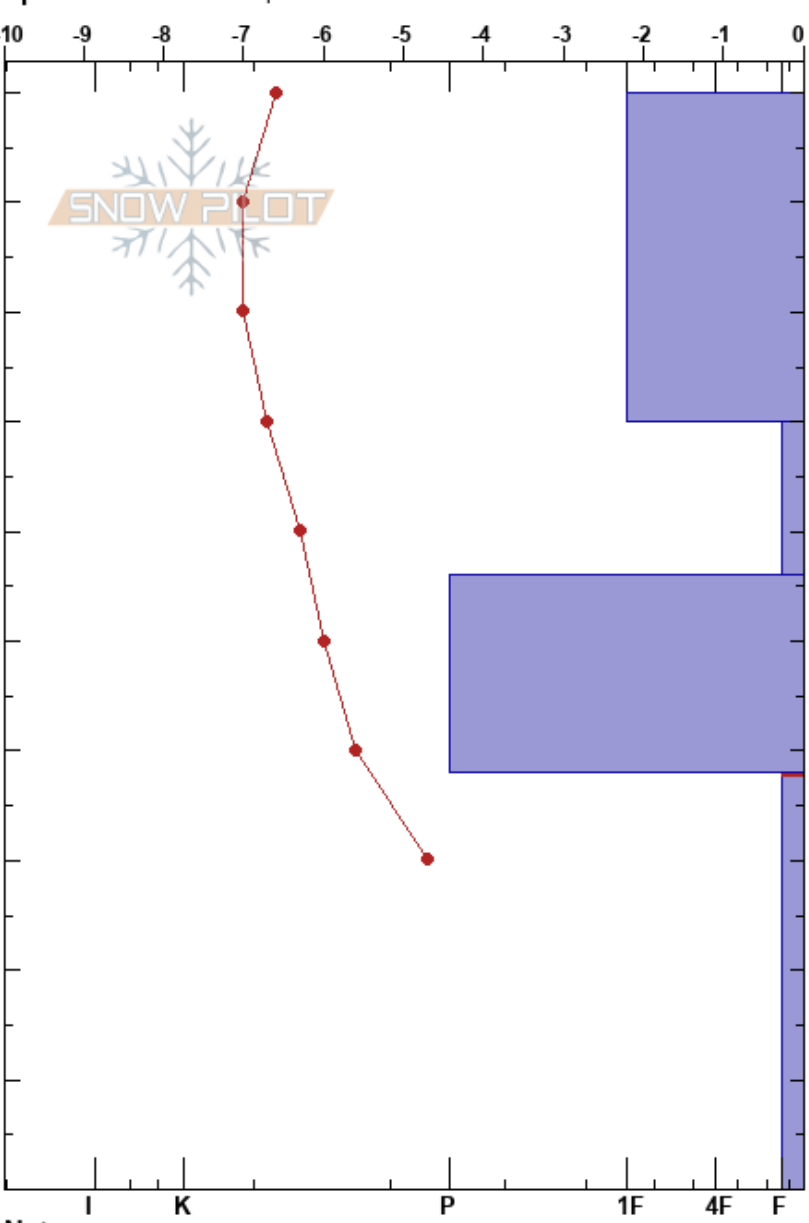

Levi NE
 Finland
 Elevation: 400 m
 Aspect: NE
 Specifics: We skied slope

Sami Suhonen
 17/12/2023 - 14:30
 Co-ord:
 Slope Angle: 22°
 Wind Loading: yes

Stability:
 Air Temperature: -3.4°C
 Sky Cover: SCT
 Precipitation: NO
 Wind: SW Moderate

HS:100
 PF:10
 38-0cm: Problematic layer

Height (m)	Crystal		Moisture	ρ kg/m ³	Stability tests & Layer comments
	Form	Size			
100	●	0.5			
85	◆	0.5			
60	/	0.5			
45	□	1			
20	^	2			

← ECTP20 @38cm on DH
 ← CT22, SC @38cm

Notes: Moderate pit location. Only NE avalanche prone terrain feature above treeline in the area.