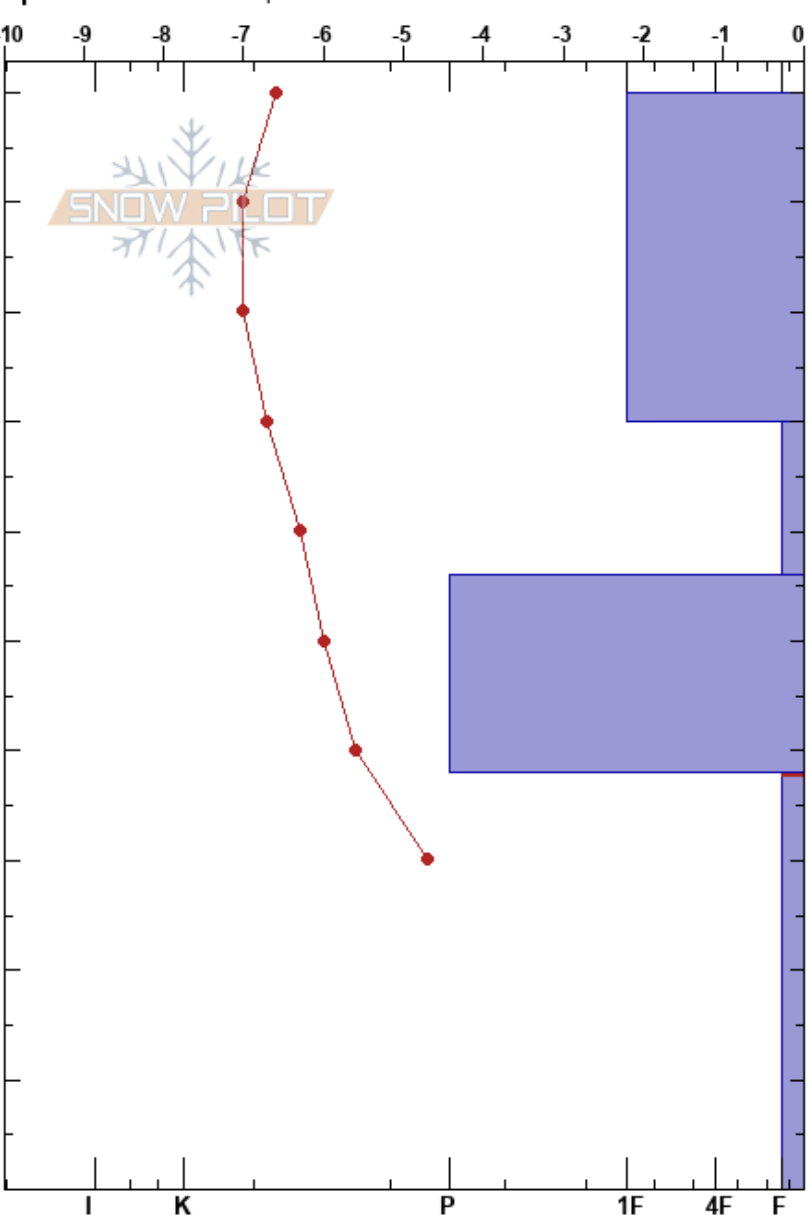

Levi NE
 Finland
 Elevation: 400 m
 Aspect: NE
 Specifics: We skied slope

Sami Suhonen
 17/12/2023 - 14:30
 Co-ord:
 Slope Angle: 22°
 Wind Loading: yes

Stability:
 Air Temperature: -3.4°C
 Sky Cover: SCT
 Precipitation: NO
 Wind: SW Moderate

HS:100
 PF:10
 38-0cm: Problematic layer

Height (m)	Crystal		Moisture	ρ kg/m ³	Stability tests & Layer comments
	Form	Size			
100	●	0.5			
80-90	●	0.5			
60-70	/	0.5			
40-55	□	1			
20	^	2			

← ECTP20 @38cm on DH
 ← CT22, SC @38cm

Notes: Moderate pit location. Only NE avalanche prone terrain feature above treeline in the area.