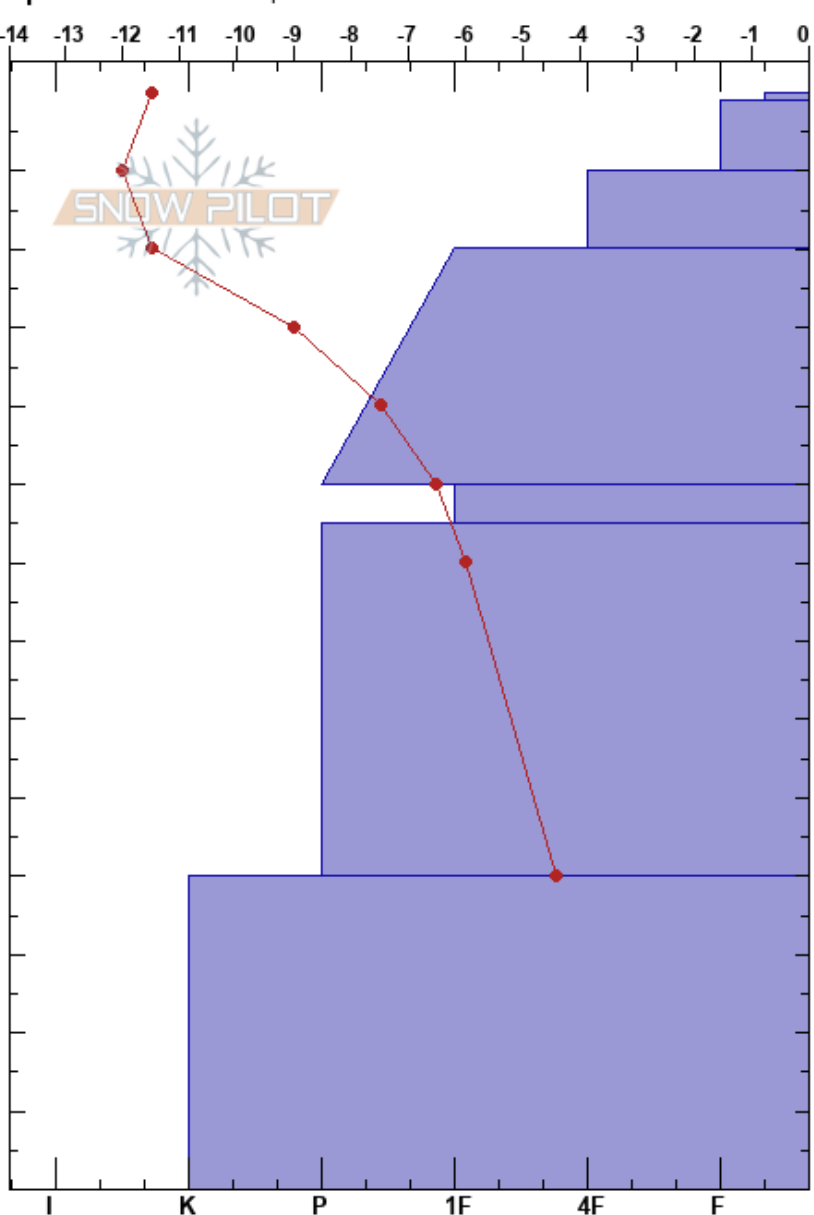

Blåfjell
 Indre Sogn
 Norway
 Elevation: 1250 m
 Aspect: 45°
 Specifics: We skied slope

Jan Helge Aalbu
 18/01/2018 - 11:00
 Co-ord: 32V 388622E 6798117N
 Slope Angle:
 Wind Loading: previous

Stability: Very Good PS: 10
 Air Temperature: -9°C
 Sky Cover: SCT
 Precipitation: NO
 Wind: SE Calm

Layer Notes:
 50-55cm: Problematic layer

Form	Crystal Size	Moisture	ρ kg/m ³	Stability tests & Layer comments
V	5	D		
/	2	D		
/	1	D		
/ (●)	1-0.5	D		
●	1	D		
●	0.5	D		
○		D		

Notes:

ECTX