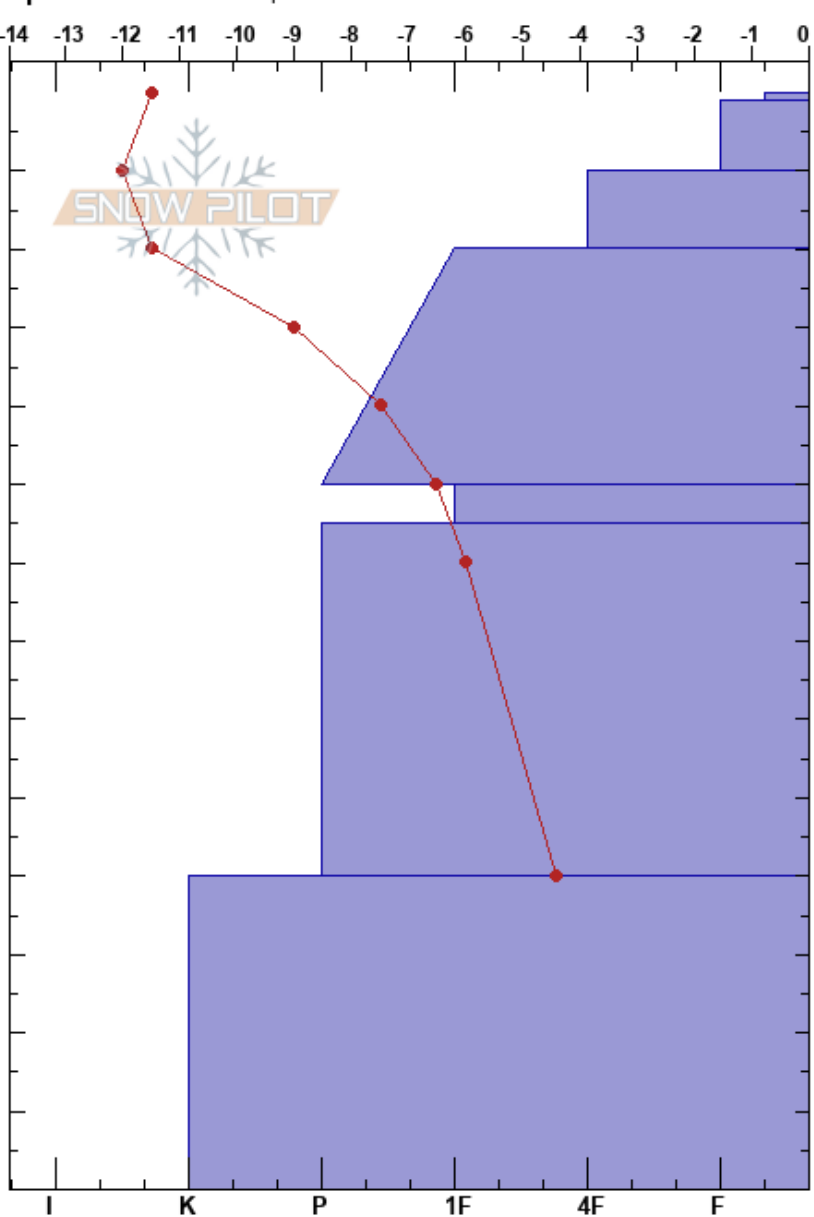

Blåfjell
 Indre Sogn
 Norway
 Elevation: 1250 m
 Aspect: 45°
 Specifics: We skied slope

Jan Helge Aalbu
 18/01/2018 - 11:00
 Co-ord: 32V 388622E 6798117N
 Slope Angle:
 Wind Loading: previous

Stability: Very Good PS: 10
 Air Temperature: -9°C
 Sky Cover: SCT
 Precipitation: NO
 Wind: SE Calm

Layer Notes:
 50-55cm: Problematic layer

Form	Crystal Size	Moisture	ρ kg/m ³	Stability tests & Layer comments
V	5	D		
/	2	D		
/	1	D		
/ (•)	1-0.5	D		
•	1	D		
•	0.5	D		
○		D		

Notes:

ECTX