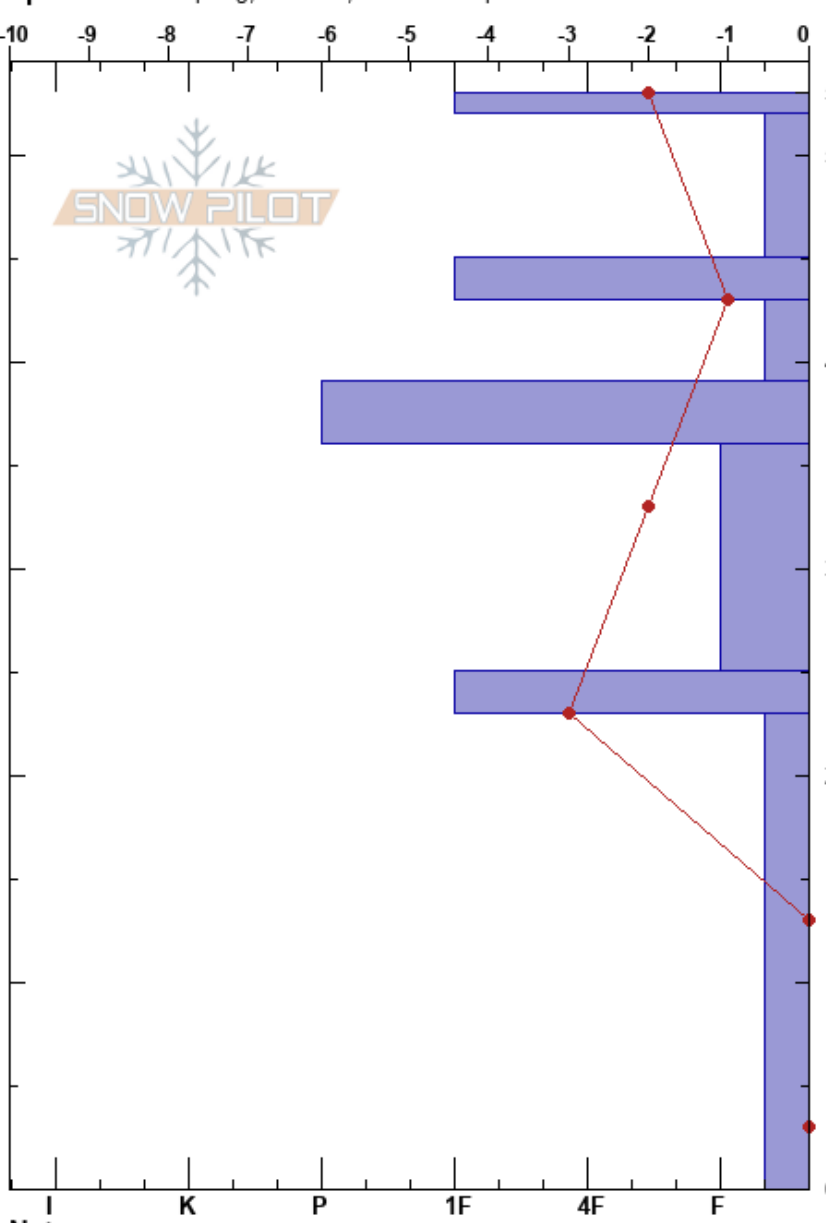

2023-12-16 E Red 1
 San Juan Range
 CO
 Elevation: 11774 ft
 Aspect: 106°
 Specifics: Collapsing, localized; We skied slope

Dave Kesonie
 12/16/2023 - 1:20pm
 Co-ord: 37.90797N, -107.64947W
 Slope Angle: 33°
 Wind Loading:

Stability: **HS:53**
 Air Temperature: 3°C
 Sky Cover: CLR
 Precipitation: NO
 Wind:

PF:51
 52-45cm: light sintering
 23-0cm: With some hollow cups

Form	Crystal Size	Moisture	ρ kg/m ³	Stability tests & Layer comments
⊙⊙				
/				52-45cm: light sintering
⊙⊙				← ECTN13 @43cm
.				
⊙⊙				← CT14, Q3 @36cm
.				
⊙⊙				← CT12, Q1 @23cm
^	1.5			23-0cm: With some hollow cups

Notes: At TL; 3589m.