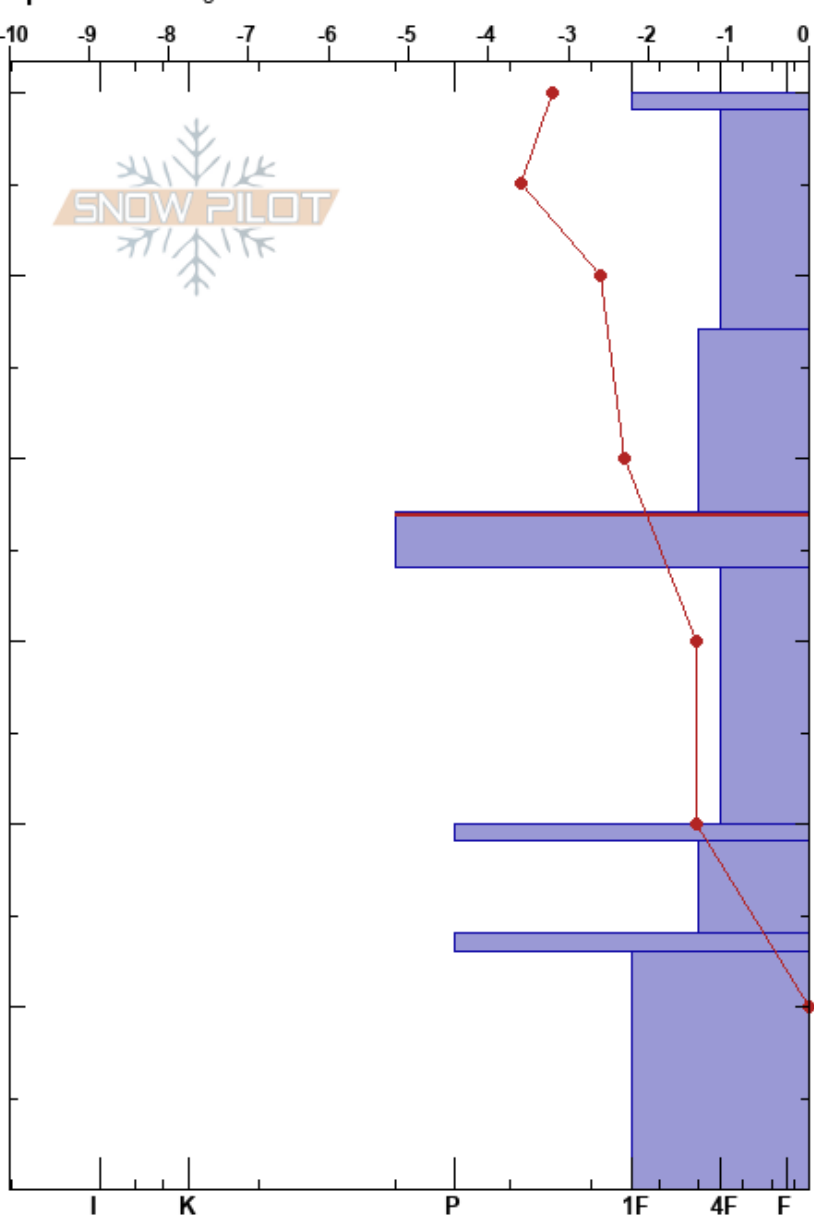

North Face Gate 2  
 Silver Valley Area  
 ID  
 Elevation: 1763 m  
 Aspect: NW  
 Specifics: Pit dug in a Ski Area

izzy davis  
 12/16/2023 - 12:45pm  
 Co-ord:  
 Slope Angle: 37°  
 Wind Loading: no

Stability: **HS:60**  
 Air Temperature: -3°C  
 Sky Cover: BKN  
 Precipitation: NO  
 Wind: SW Light Breeze

Layer Notes:  
 37-34cm: Problematic layer  
 14-13cm: decomposed

Form	Crystal		Moisture	$\rho$ kg/m <sup>3</sup>	Stability tests & Layer comments
	Size				
⊙⊙					
/	1				
•	0.5				
⊙⊙					
B	1				
⊙⊙					
B	1.5				
⊙⊙					14-13cm: decomposed
∩	2				