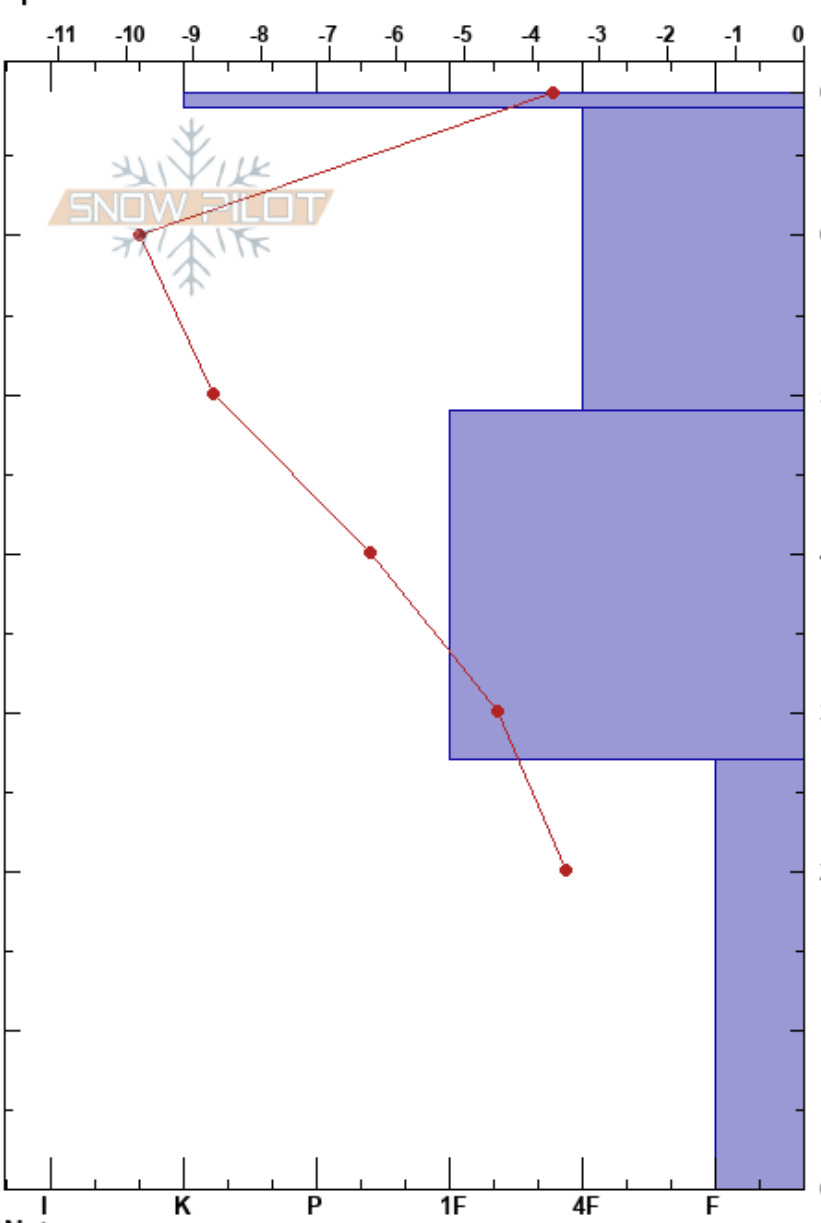

West Desolation Ridge
 Wasatch Range
 UT
 Elevation: 9111 ft
 Aspect: NW
 Specifics:

Anders Amrein
 12/15/2023 - 2:40pm
 Co-ord: 40.65568N, -111.61562W
 Slope Angle: 25°
 Wind Loading: no

Stability:
 Air Temperature: 3.2°C
 Sky Cover: CLR
 Precipitation: NO
 Wind: Calm

HS:69
 PF:65
 PS:25
 27-0cm: Problematic layer

Form	Crystal		ρ kg/m ³	Stability tests & Layer comments
	Size	Moisture		
⊙⊙				
/	0.1			
.	0.3			
⊖	1			

Notes: Test wall had a small bush in part of it.

ECTX