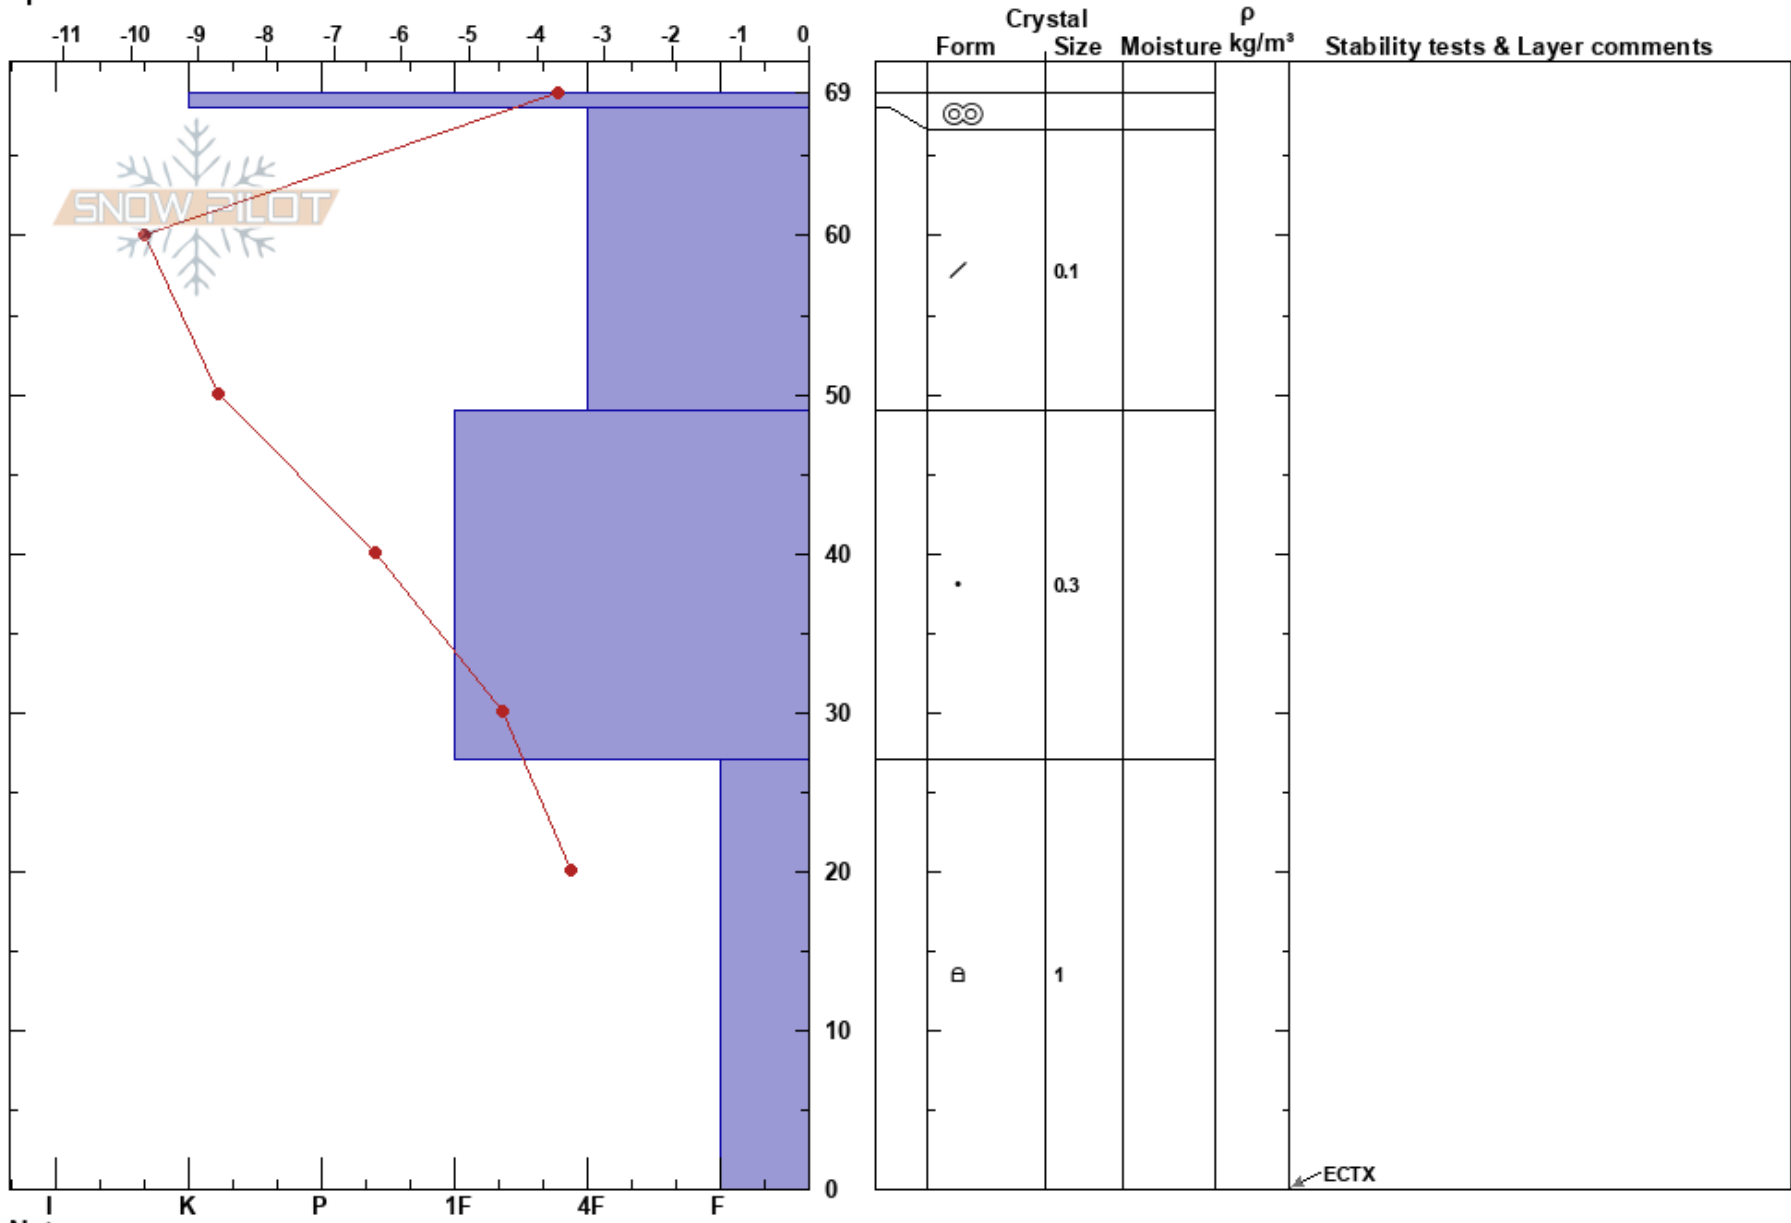

West Desolation Ridge  
 Wasatch Range  
 UT  
 Elevation: 9111 ft  
 Aspect: NW  
 Specifics:

Anders Amrein  
 12/15/2023 - 2:40pm  
 Co-ord: 40.65568N, -111.61562W  
 Slope Angle: 25°  
 Wind Loading: no

Stability:  
 Air Temperature: 3.2°C  
 Sky Cover: CLR  
 Precipitation: NO  
 Wind: Calm  
 HS:69  
 PF:65  
 PS:25  
 27-0cm: Problematic layer

Notes: Test wall had a small bush in part of it.