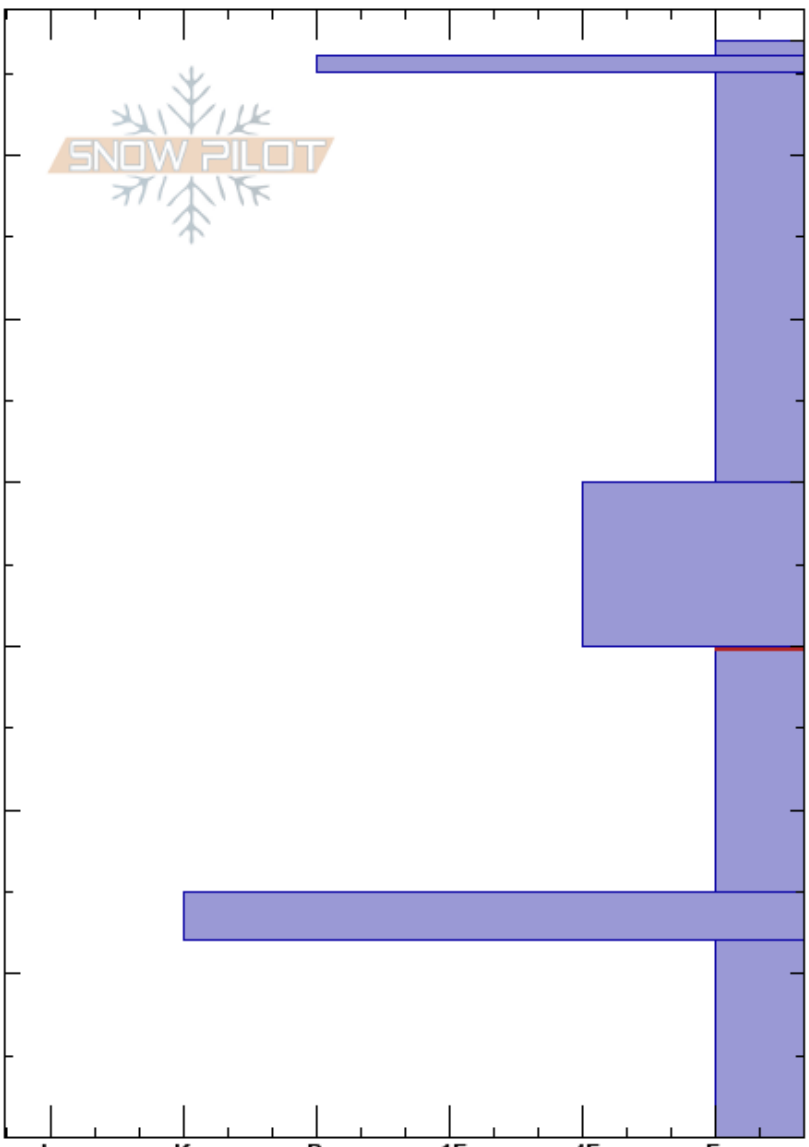

Beehive Basin  
 Madison Range-N  
 MT  
**Elevation:** 8700 ft  
**Aspect:** NE  
**Specifics:**

Charlie Bayles  
 12/16/2023 - 12:00pm  
**Co-ord:** 45.32917N, -111.39085W  
**Slope Angle:** 15°  
**Wind Loading:**

**Stability:**  
**Air Temperature:**  
**Sky Cover:** FEW  
**Precipitation:** NO  
**Wind:** Calm

**HS:**67  
**Layer Notes:**  
 30-15cm: Problematic layer

Elevation (cm)	Crystal		Moisture	$\rho$ kg/m <sup>3</sup>	Stability tests & Layer comments
	Form	Size			
67	V	5-10			
67	⊙⊙				
50	+ ( / )				
40	/				
30					
20	□ ( ⊖ )	0.5-2			← CT15, Q3 @25cm ← ECTN13 @25cm
15	⊙⊙				
10	□ ( ^ )	1-3			

**Notes:** Large surface hoar observed on all aspects