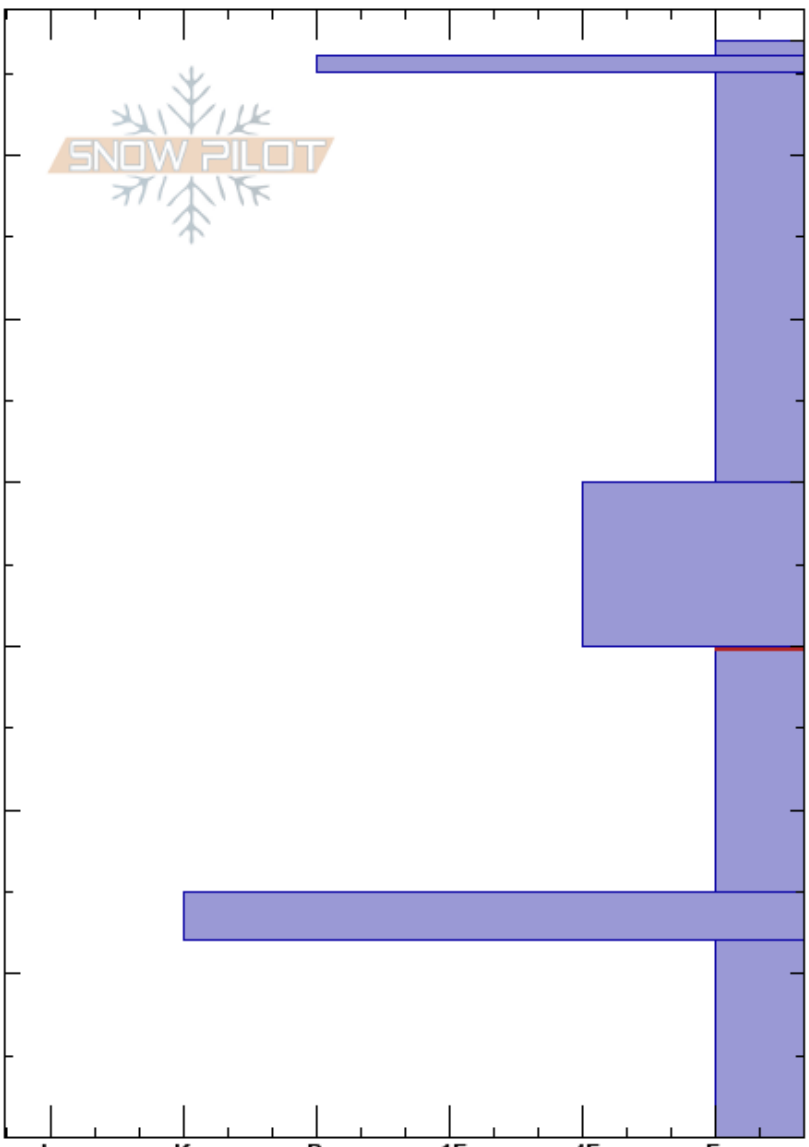

Beehive Basin
 Madison Range-N
 MT
Elevation: 8700 ft
Aspect: NE
Specifics:

Charlie Bayles
 12/16/2023 - 12:00pm
Co-ord: 45.32917N, -111.39085W
Slope Angle: 15°
Wind Loading:

Stability:
Air Temperature:
Sky Cover: FEW
Precipitation: NO
Wind: Calm

HS:67
Layer Notes:
 30-15cm: Problematic layer

Elevation (ft)	Crystal		Moisture	ρ kg/m ³	Stability tests & Layer comments
	Form	Size			
67	V	5-10			
67	⊙⊙				
50	+ (/)				
40	/				
30					
20	□ (⊖)	0.5-2			← CT15, Q3 @25cm ← ECTN13 @25cm
10	⊙⊙				
10	□ (^)	1-3			
0					

Notes: Large surface hoar observed on all aspects