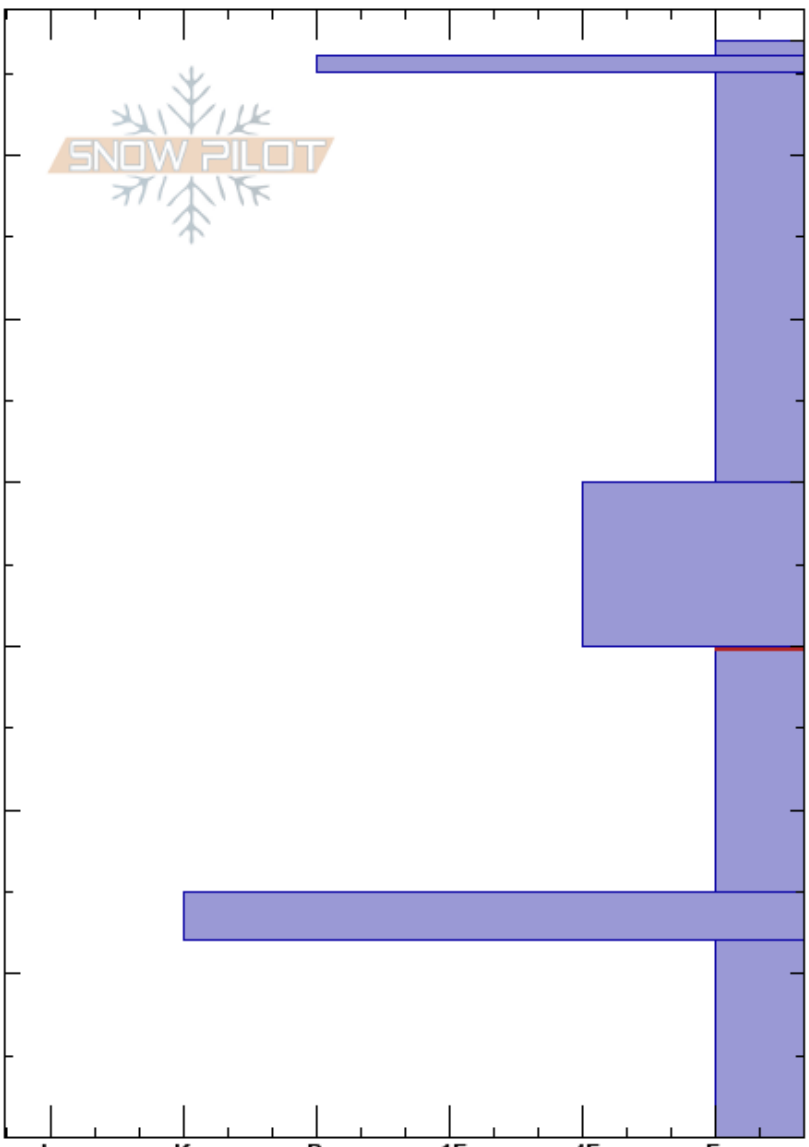

Beehive Basin
 Madison Range-N
 MT
Elevation: 8700 ft
Aspect: NE
Specifics:

Charlie Bayles
 12/16/2023 - 12:00pm
Co-ord: 45.32917N, -111.39085W
Slope Angle: 15°
Wind Loading:

Stability:
Air Temperature:
Sky Cover: FEW
Precipitation: NO
Wind: Calm

HS:67
Layer Notes:
 30-15cm: Problematic layer

Height (ft)	Crystal		Moisture	ρ kg/m ³	Stability tests & Layer comments
	Form	Size			
67	V	5-10			
65	⊙⊙				
50	+ (/)				
40	/				
30					
25	□ (⊖)	0.5-2			← CT15, Q3 @25cm ← ECTN13 @25cm
15	⊙⊙				
10	□ (^)	1-3			
0					

Notes: Large surface hoar observed on all aspects