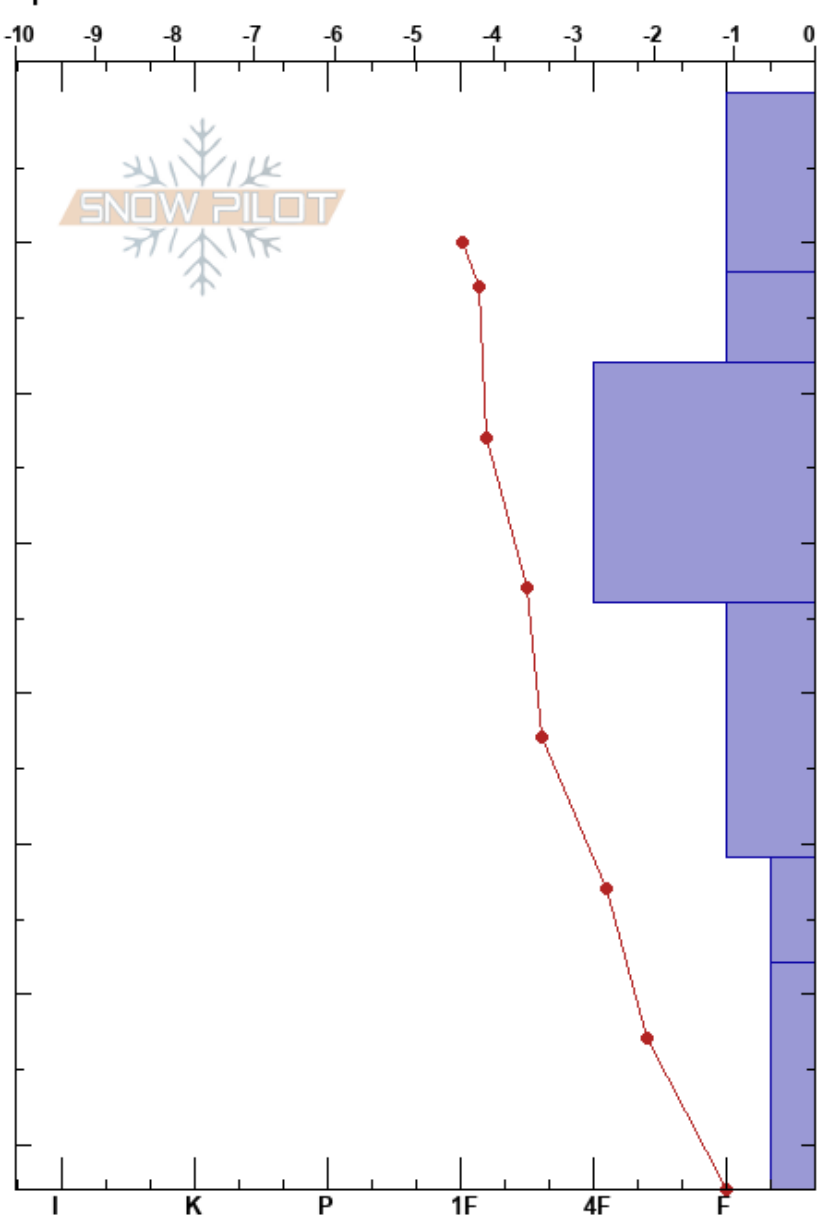

Bow Summit BTL
 Banff, Yoho and Kootenay
 AB
Elevation: 2235 m
Aspect: NE
Specifics:

Satu Kouri
 16/12/2023 - 13:20
Co-ord: 51.71095N, -116.50283W
Slope Angle: 27°
Wind Loading: previous

Stability:
Air Temperature: -3.9°C
Sky Cover: BKN
Precipitation: S-1
Wind: SW Light Breeze

HS: 73
PF: 60
PS: 20
 58-73cm: Decomposing Oct 23 MFcr
 58-73cm: Problematic layer

Form	Crystal		Moisture	ρ kg/m³	Stability tests & Layer comments
	Size				
*r	1.5				
∕r	1.5-2				
∕	1.5-2				
∕ (θ)	1-2(1)				
θ (=)	1-2				
□ ⊙ ⊙	2-3				
□ (∧)	2-3(3.5)				

58-73cm: Decomposing Oct 23 MFcr
 ↙ ECTX

Notes: Sheltered pocket in BTL; brush as ground cover