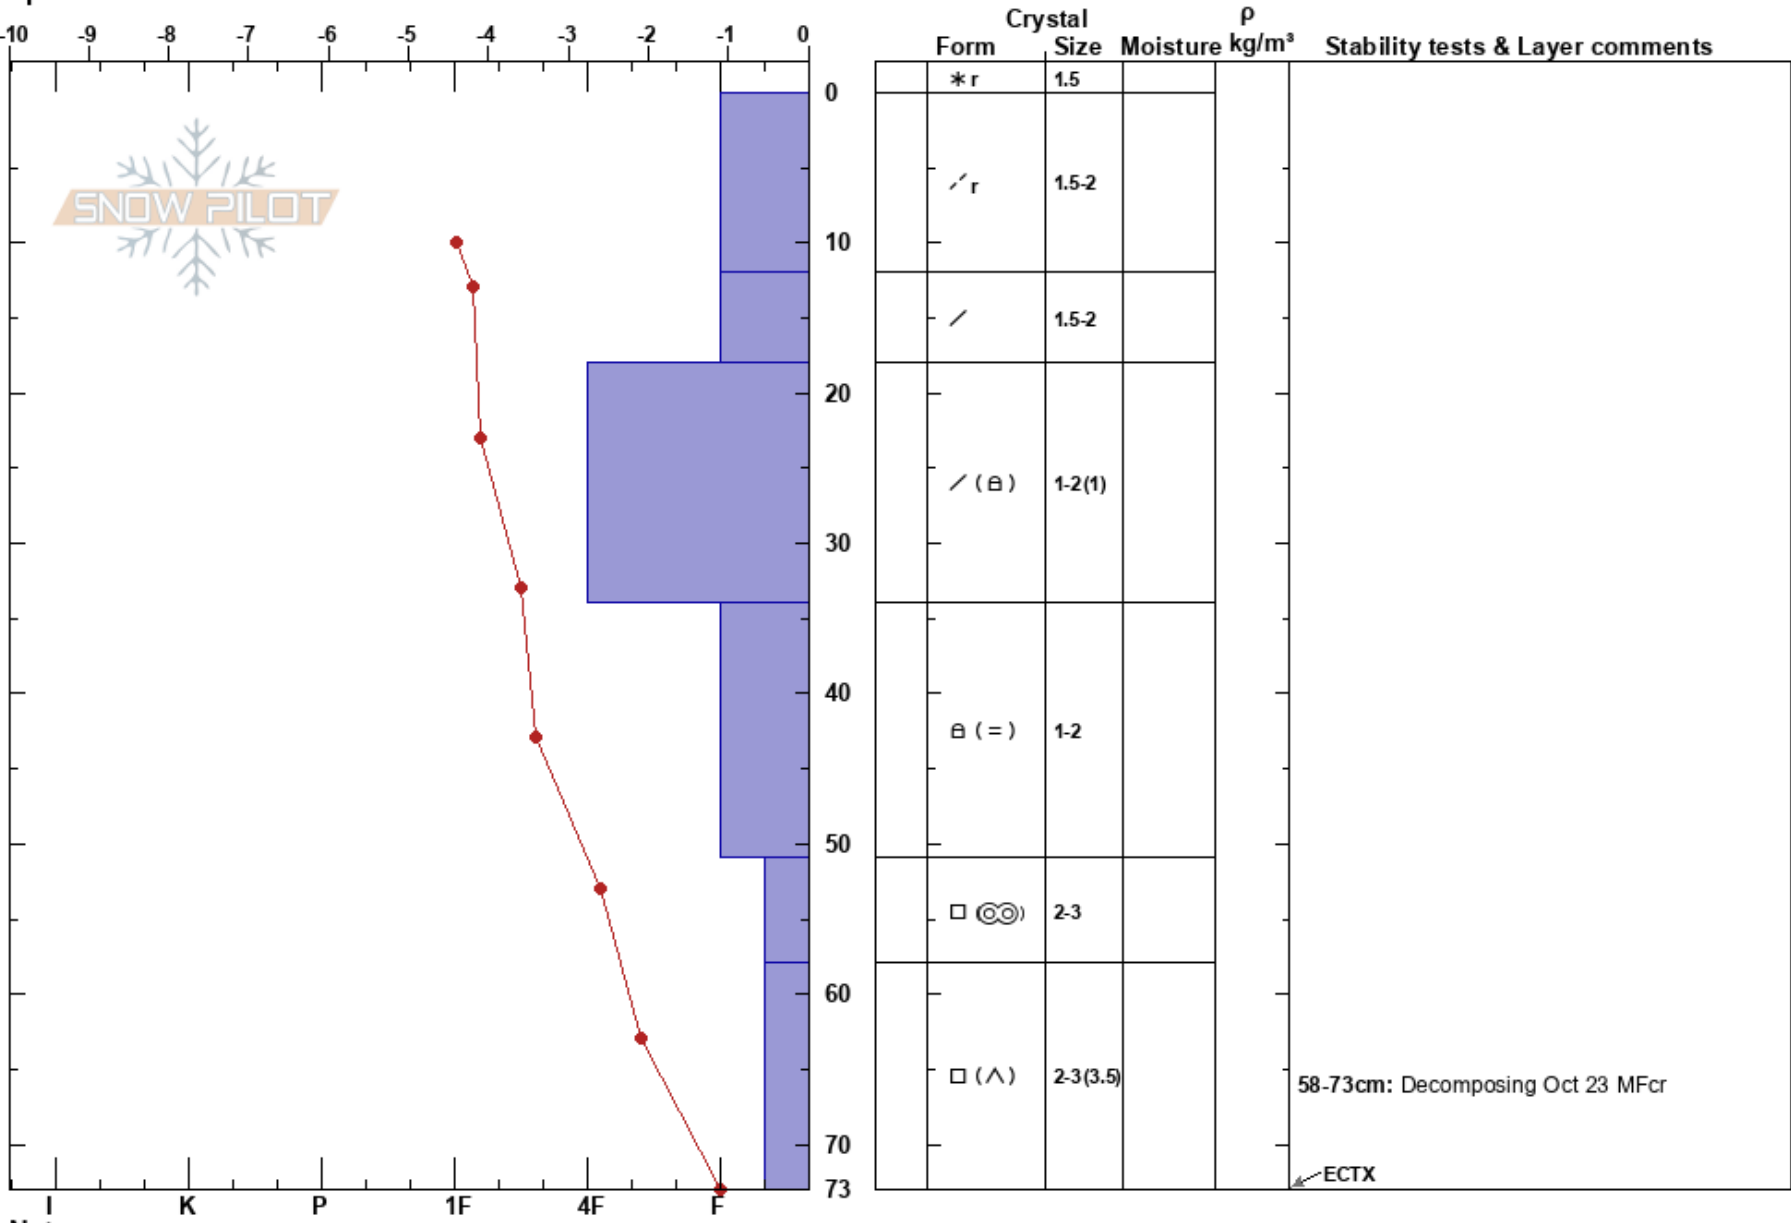

Bow Summit BTL  
 Banff, Yoho and Kootenay  
 AB  
 Elevation: 2235 m  
 Aspect: NE  
 Specifics:

Satu Kouri  
 16/12/2023 - 13:20  
 Co-ord: 51.71095N, -116.50283W  
 Slope Angle: 27°  
 Wind Loading: previous

Stability:  
 Air Temperature: -3.9°C  
 Sky Cover: BKN  
 Precipitation: S-1  
 Wind: SW Light Breeze

HS:73  
 PF:60  
 PS:20  
 Layer Notes:  
 58-73cm: Decomposing Oct 23 MFcr  
 58-73cm: Problematic layer

Notes: Sheltered pocket in BTL; brush as ground cover