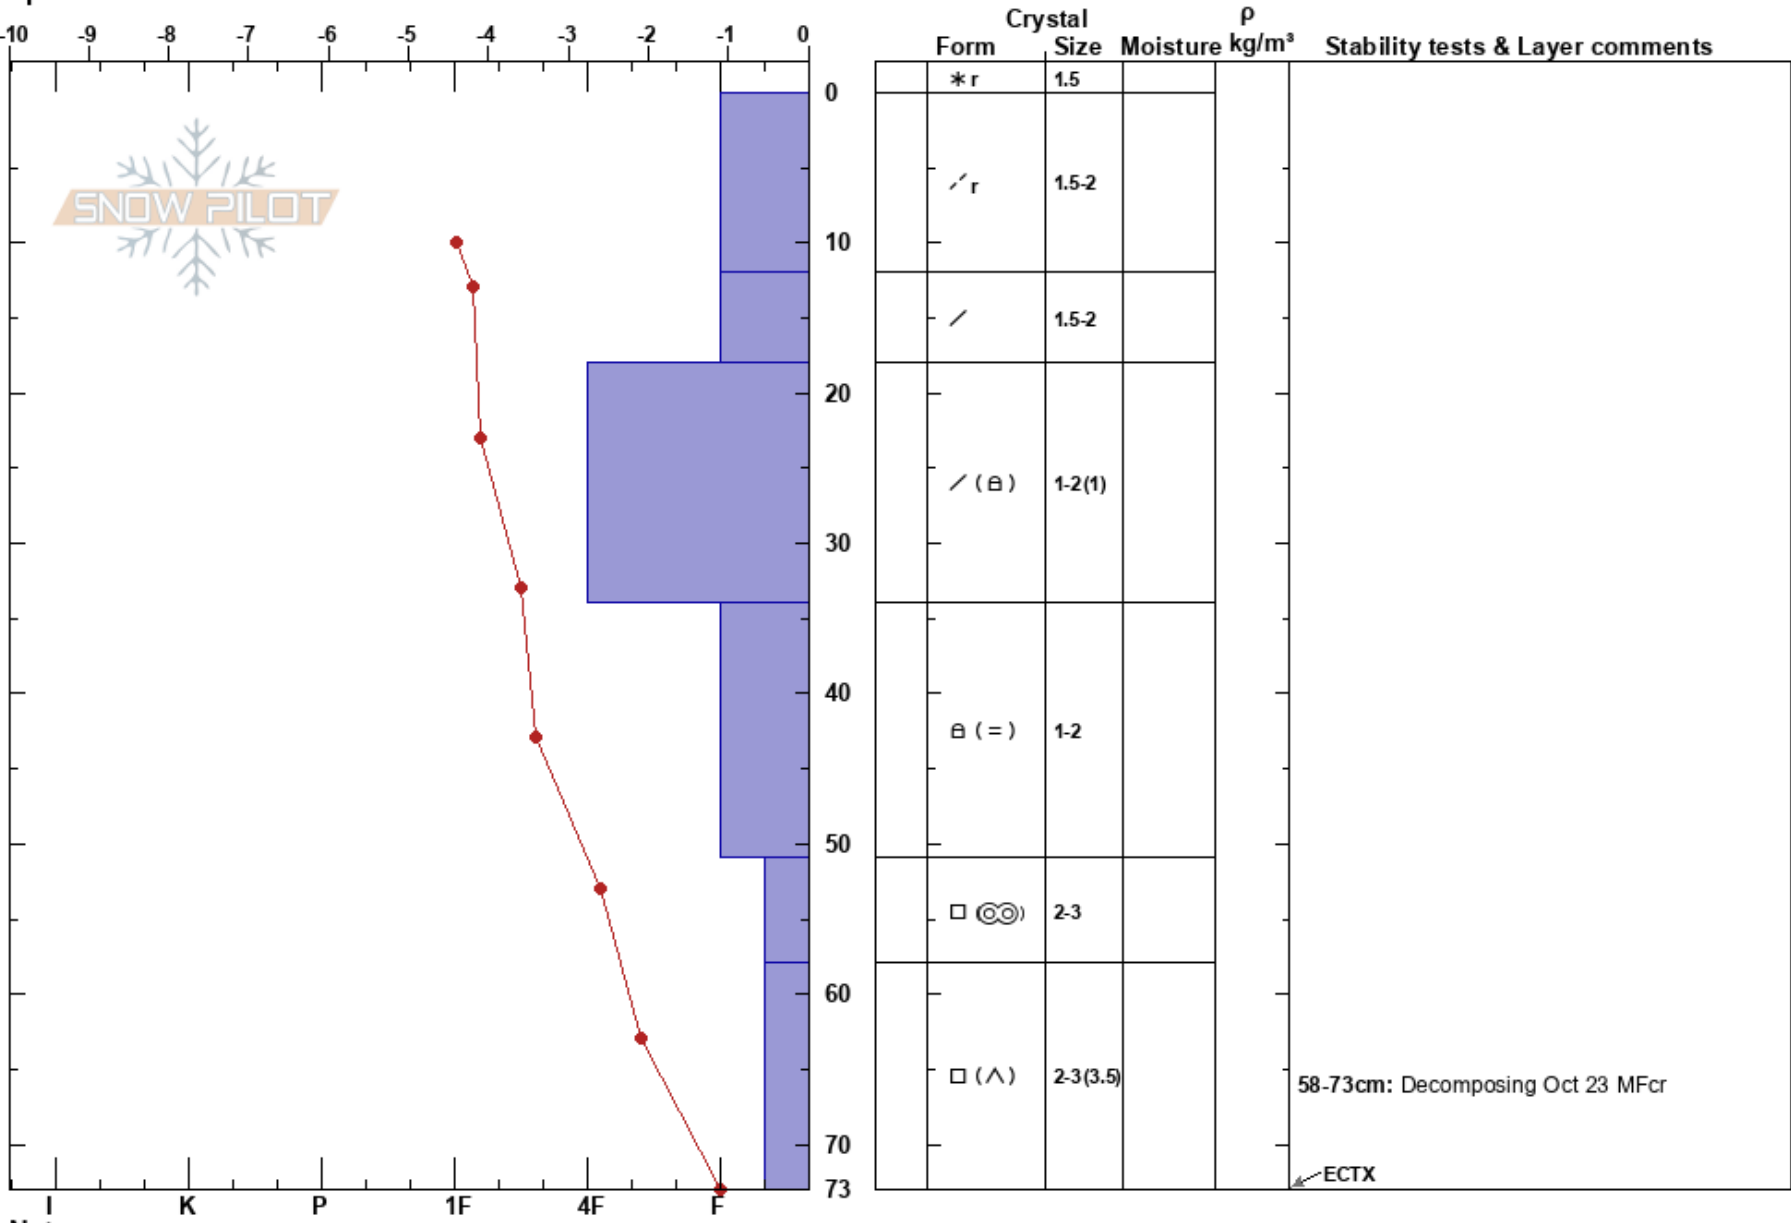

Bow Summit BTL
 Banff, Yoho and Kootenay
 AB
 Elevation: 2235 m
 Aspect: NE
 Specifics:

Satu Kouri
 16/12/2023 - 13:20
 Co-ord: 51.71095N, -116.50283W
 Slope Angle: 27°
 Wind Loading: previous

Stability:
 Air Temperature: -3.9°C
 Sky Cover: BKN
 Precipitation: S-1
 Wind: SW Light Breeze

HS:73
 PF:60
 PS:20
 Layer Notes:
 58-73cm: Decomposing Oct 23 MFcr
 58-73cm: Problematic layer

Notes: Sheltered pocket in BTL; brush as ground cover