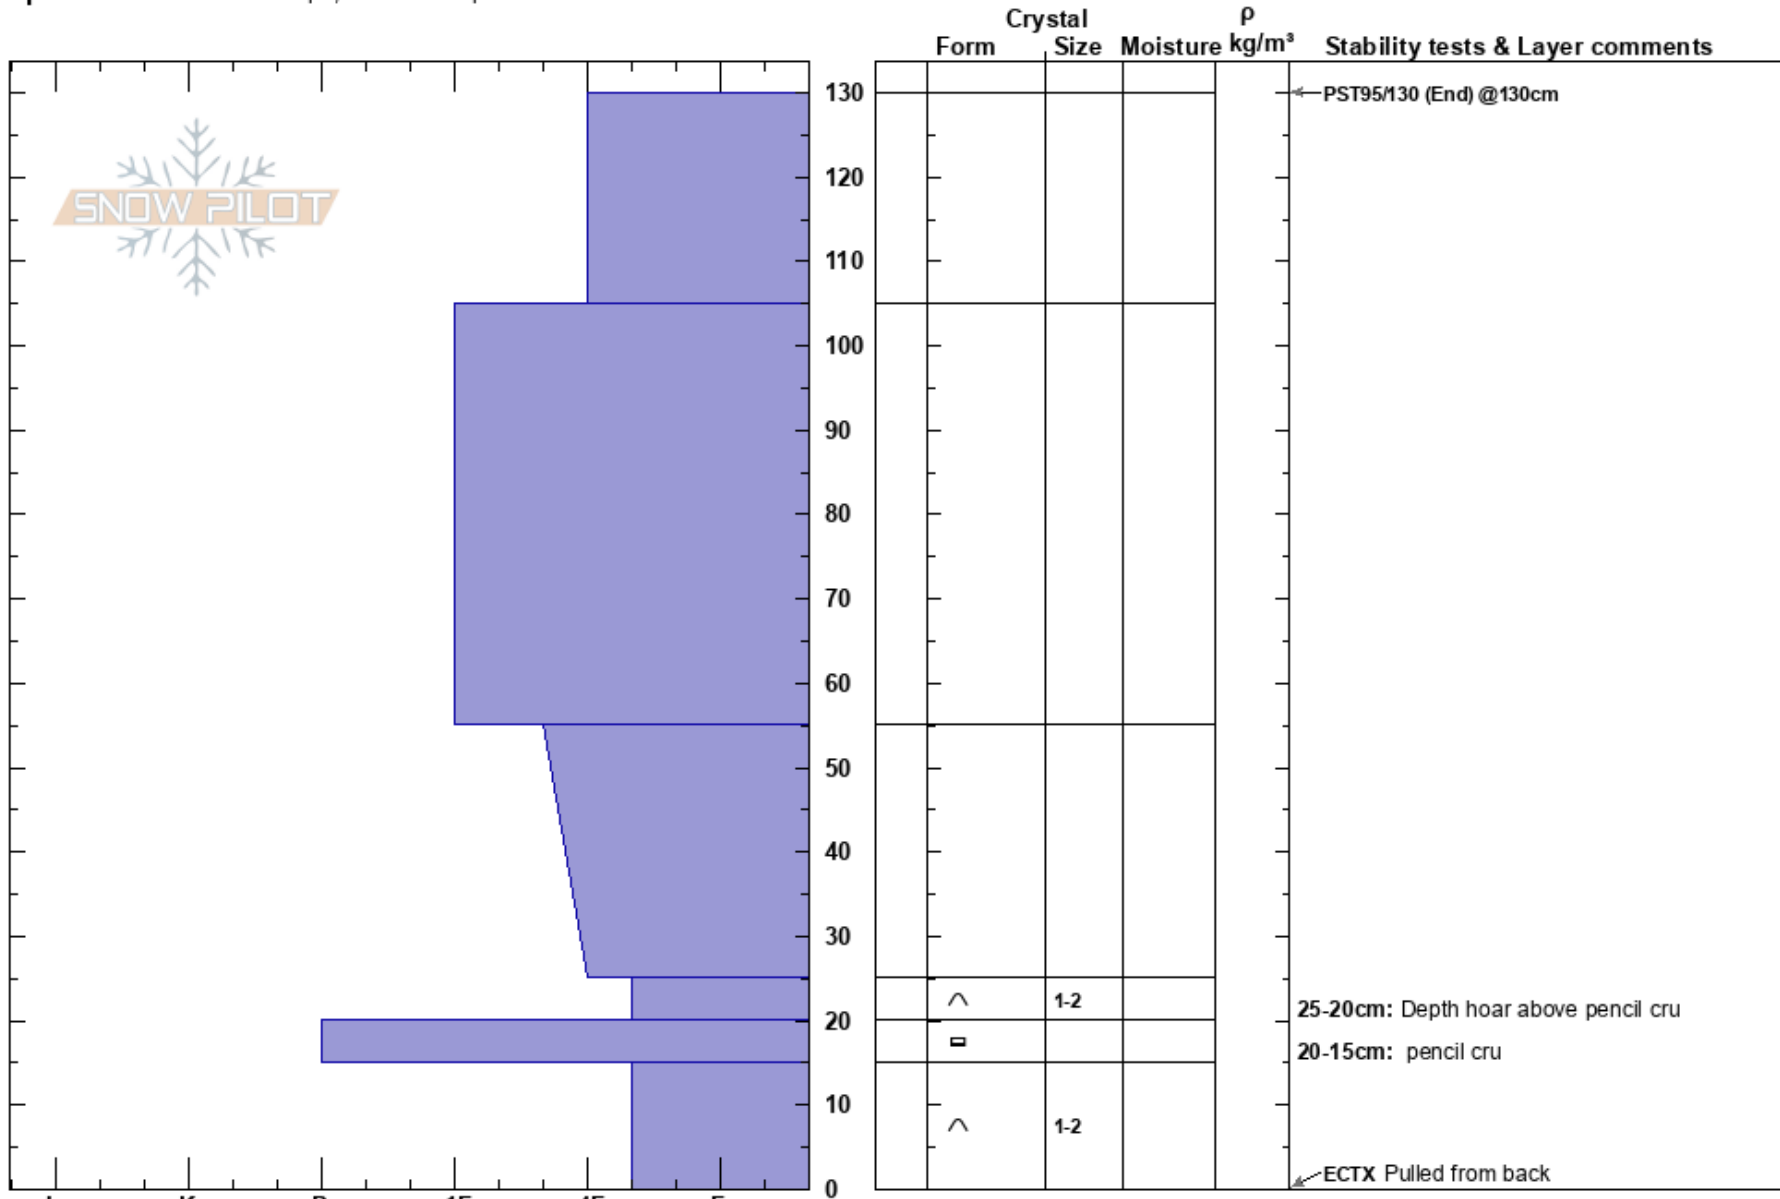

NW 9700ft Argenta  
 Wasatch Range  
 UT  
 Elevation: 9700 ft  
 Aspect: 315°  
 Specifics: Ski tracks on slope; We skied slope

Sean Hathcock  
 12/16/2023 - 9:00am  
 Co-ord: 40.62780N, -111.66963W  
 Slope Angle: 38°  
 Wind Loading:

Stability: Good  
 Air Temperature:  
 Sky Cover: CLR  
 Precipitation: NO  
 Wind: Calm

HS:130  
 PF:40  
 PS: 30  
 Layer Notes:  
 25-20cm: Depth hoar above pencil cru  
 25-20cm: Problematic layer  
 20-15cm: pencil cru