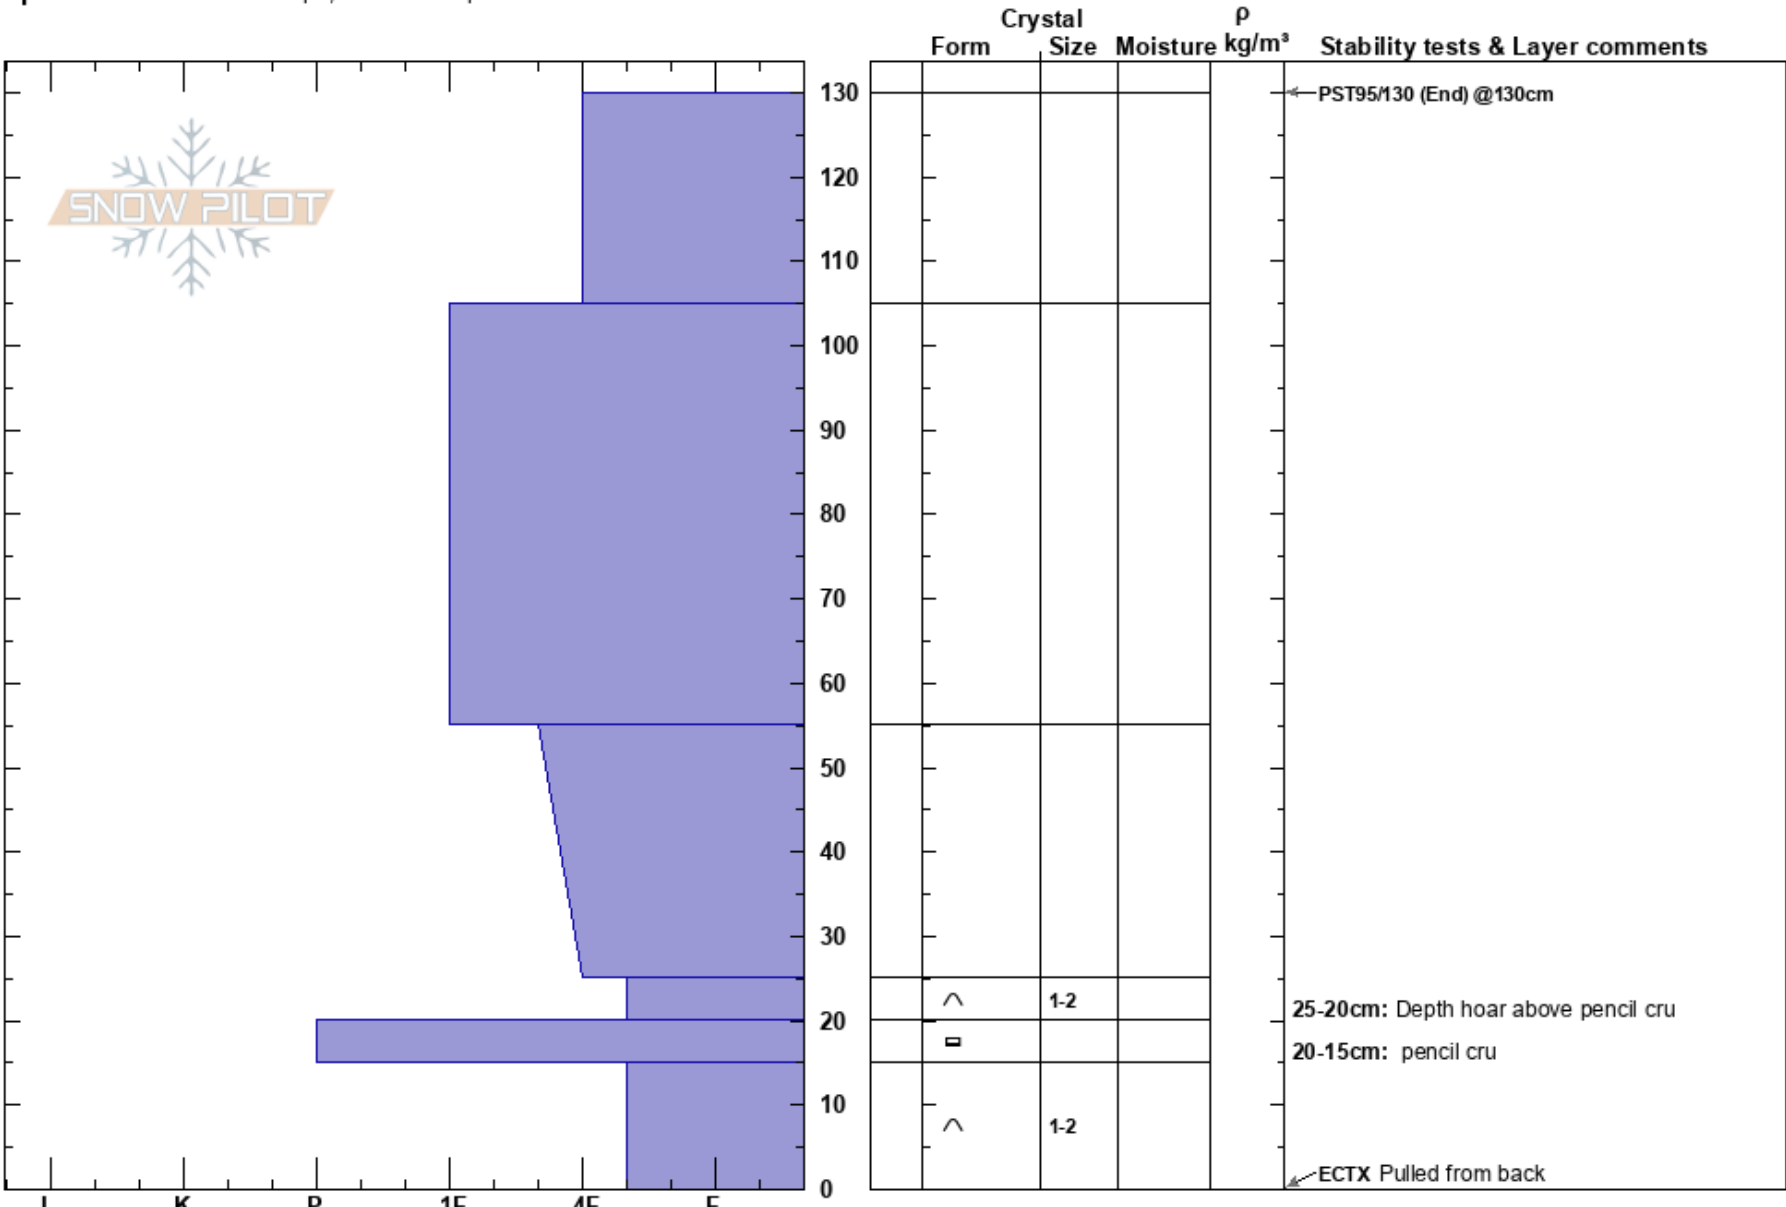

NW 9700ft Argenta
 Wasatch Range
 UT
 Elevation: 9700 ft
 Aspect: 315°
 Specifics: Ski tracks on slope; We skied slope

Sean Hathcock
 12/16/2023 - 9:00am
 Co-ord: 40.62780N, -111.66963W
 Slope Angle: 38°
 Wind Loading:

Stability: Good
 Air Temperature:
 Sky Cover: CLR
 Precipitation: NO
 Wind: Calm

HS:130
 PF:40
 PS: 30
 Layer Notes:
 25-20cm: Depth hoar above pencil cru
 25-20cm: Problematic layer
 20-15cm: pencil cru