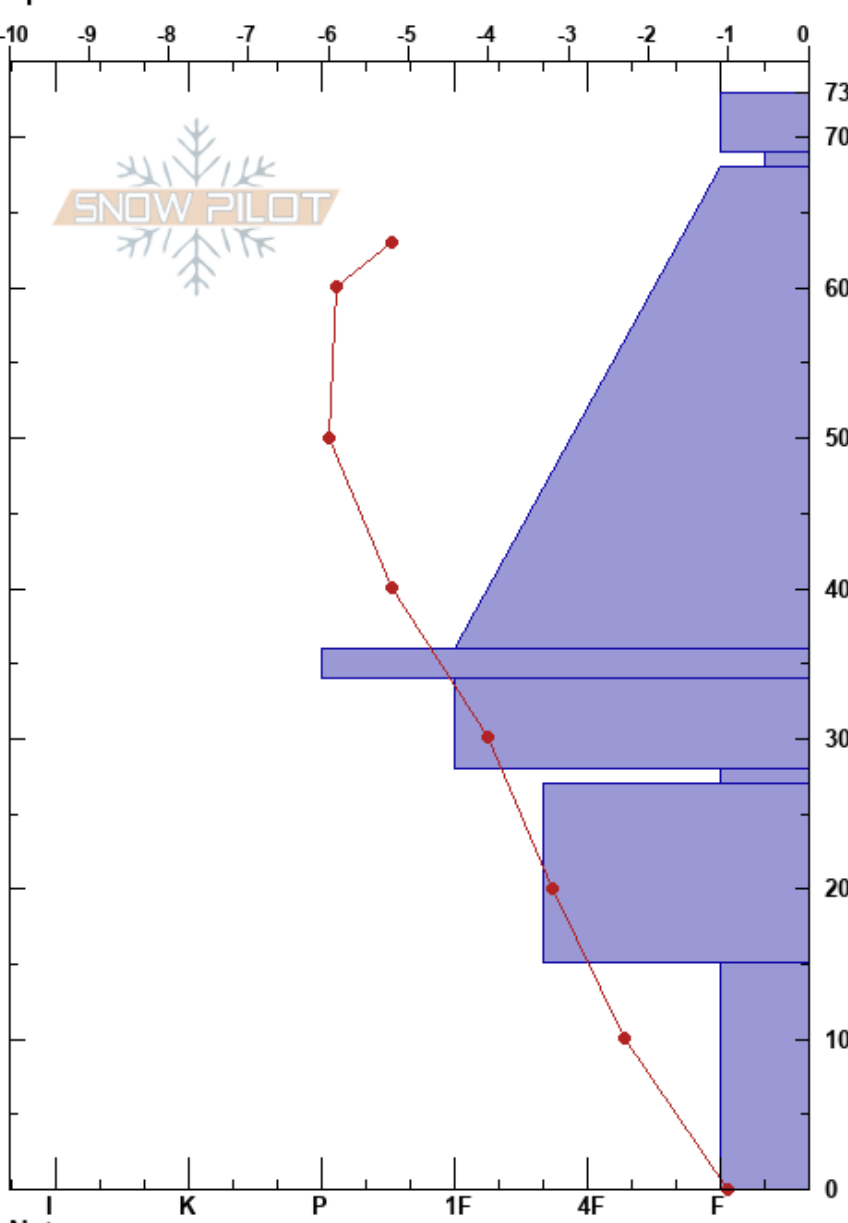

Summit Plot Monthly
 Purcell
 BC
 Elevation: 2340 m
 Aspect: NE
 Specifics:

Panorama Avalanche Office
 16/12/2023 - 13:15
 Co-ord: 50.43241N, -116.20414W
 Slope Angle: 0°
 Wind Loading: no

Stability:
 Air Temperature: -4°C
 Sky Cover: BKN
 Precipitation: S-1
 Wind: Calm

HS:73
 PF:65
 69-68cm: Dec 14 SH
 36-34cm: Dec 6 MFrc
 28-27cm: Dec 2 SH
 15-0cm: Problematic layer

Form	Crystal Size	Moisture	ρ kg/m ³	Stability tests & Layer comments
∇	5			
+ (/)	2(2)	D	100	
∇	6	D	170	69-68cm: Dec 14 SH
/ (●)	1(1)	D		
⊙		D	240	36-34cm: Dec 6 MFrc
⊖	0.5-1	D	240	
∇	6-10	D	240	28-27cm: Dec 2 SH
□	2	D		
∧	3-5	D	220	

CT16, SC @0cm x2
 ECTP17 @0cm

Notes: AG, BK. Flat grassy bench at treeline in study plot.