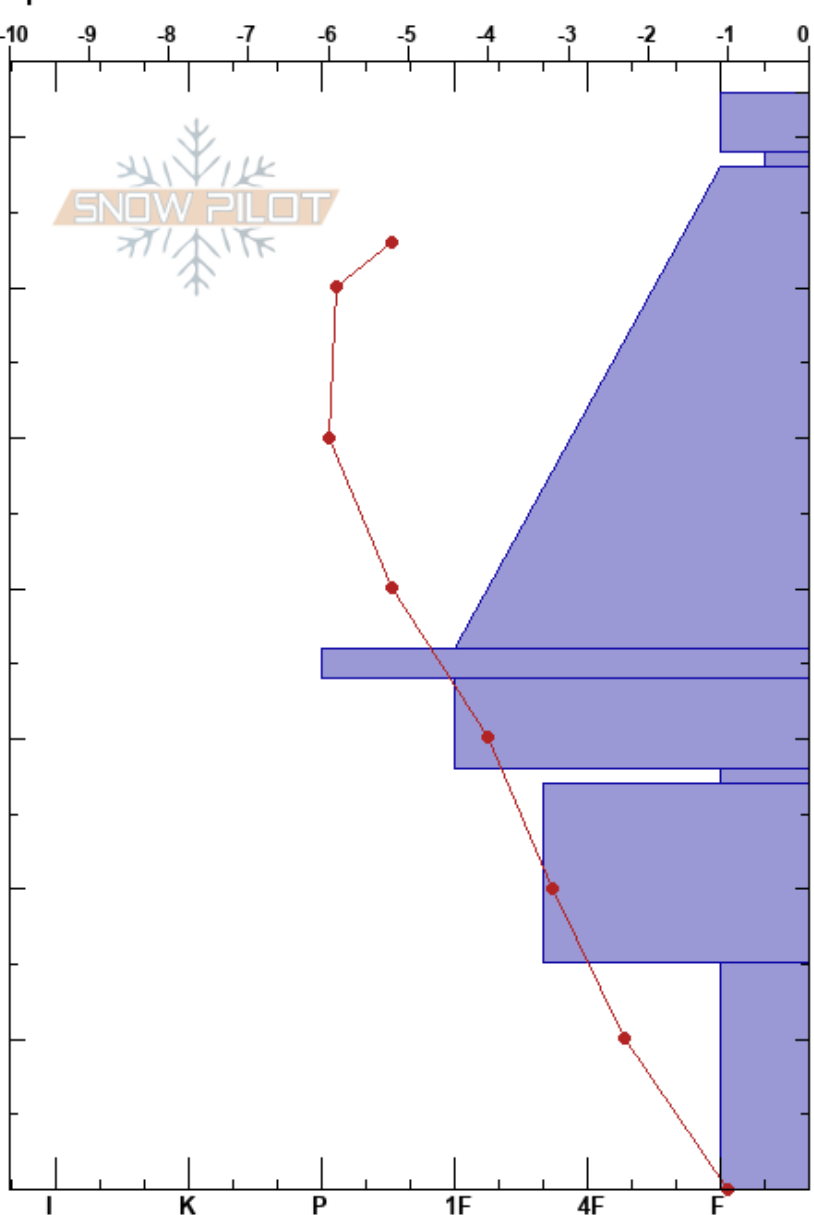

Summit Plot Monthly
Purcell
BC
Elevation: 2340 m
Aspect: NE
Specifics:

Panorama Avalanche Office
16/12/2023 - 13:15
Co-ord: 50.43241N, -116.20414W
Slope Angle: 0°
Wind Loading: no

Stability:
Air Temperature: -4°C
Sky Cover: BKN
Precipitation: S-1
Wind: Calm

HS:73
PF:65
69-68cm: Dec 14 SH
36-34cm: Dec 6 MFrc
28-27cm: Dec 2 SH
15-0cm: Problematic layer

Form	Crystal Size	Moisture	ρ kg/m ³	Stability tests & Layer comments
∇	5			
+ (/)	2(2)	D	100	
∇	6	D	170	69-68cm: Dec 14 SH
/ (●)	1(1)	D		
⊙ ⊙		D	240	36-34cm: Dec 6 MFrc
⊖	0.5-1	D	240	
∇	6-10	D	240	28-27cm: Dec 2 SH
□	2	D		
∧	3-5	D	220	

CT16, SC @0cm x2
ECTP17 @0cm

Notes: AG, BK. Flat grassy bench at treeline in study plot.