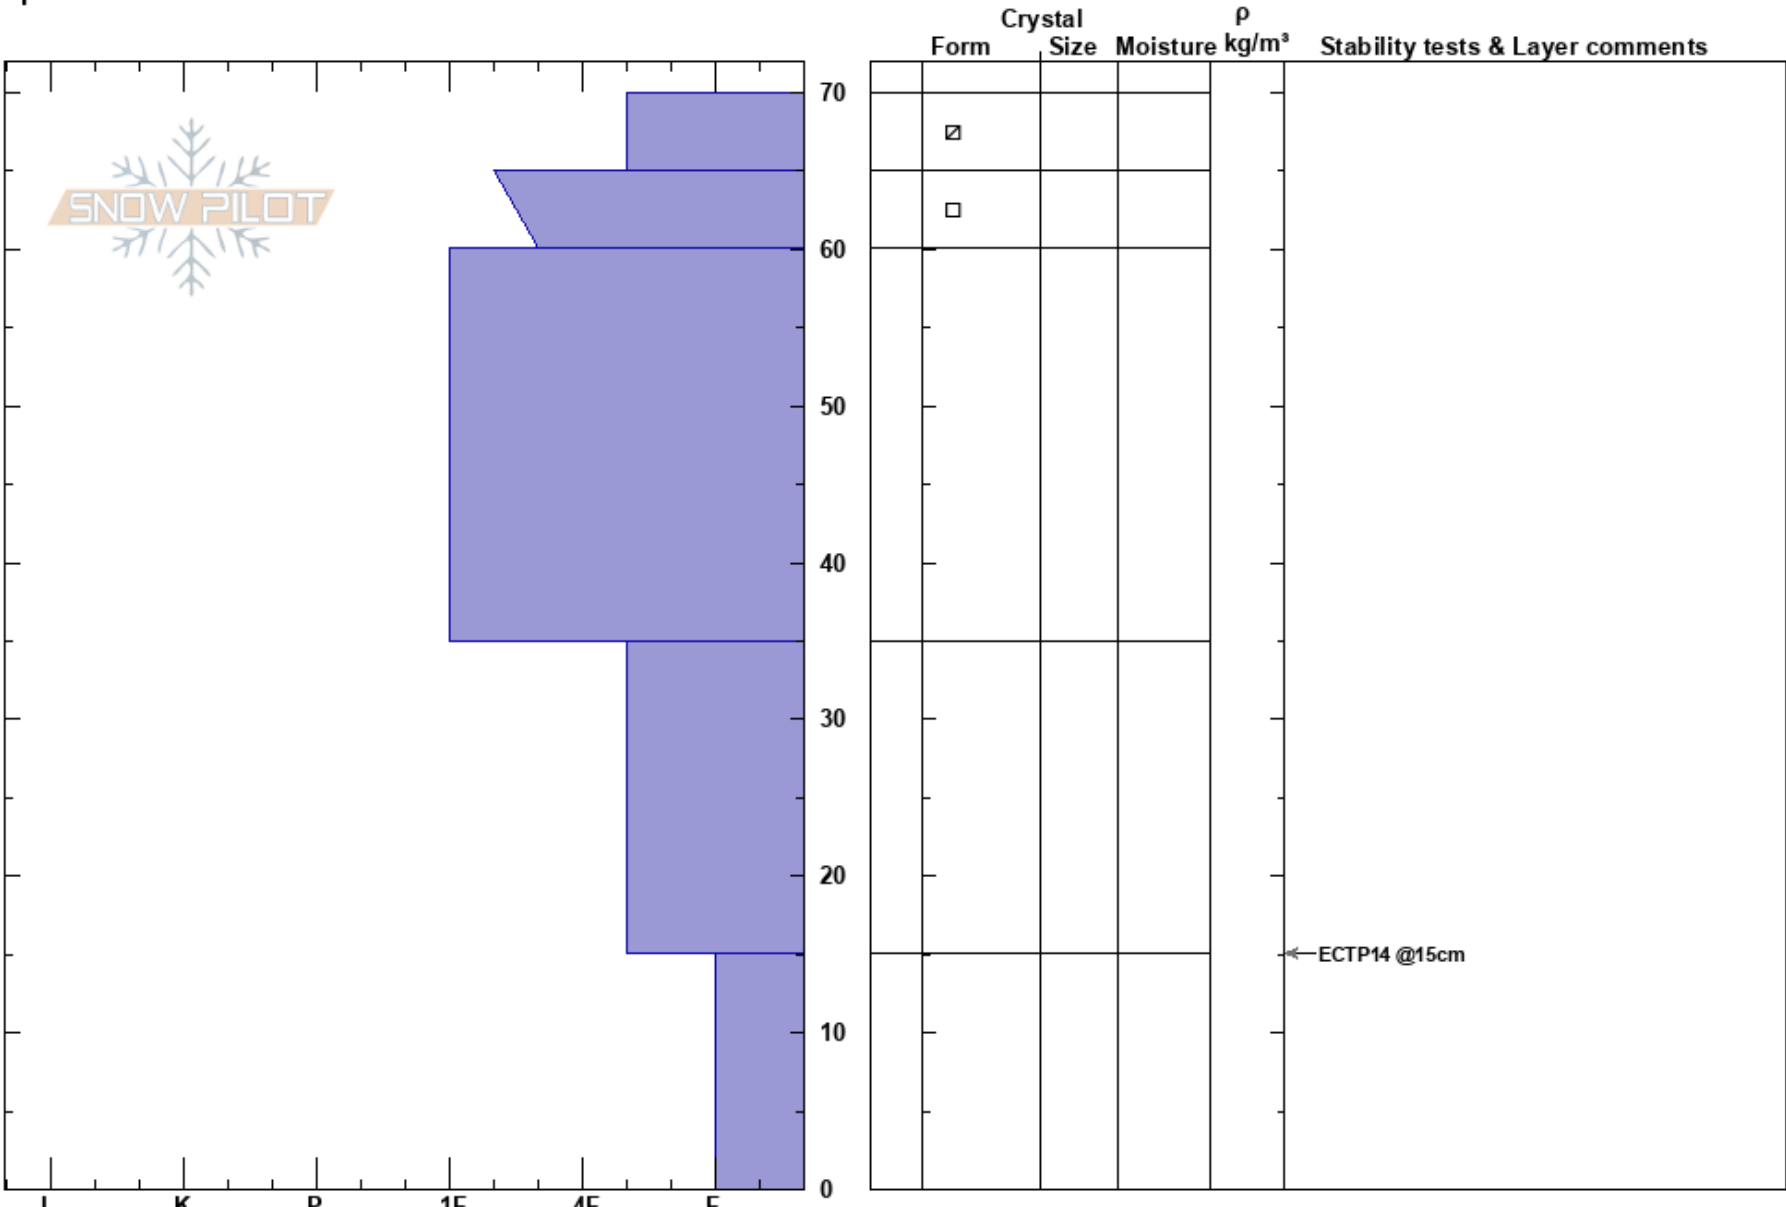

Bald Mt./ east side  
 Uinta Range  
 UT  
 Elevation: 10351 ft  
 Aspect: NW  
 Specifics:

Ted Scroggin  
 12/16/2023 - 11:20am  
 Co-ord: 40.70232N, -110.89861W  
 Slope Angle: 16°  
 Wind Loading:

Stability:  
 Air Temperature:  
 Sky Cover: FEW  
 Precipitation: NO  
 Wind: Calm

HS:70

Layer Notes:

Notes: